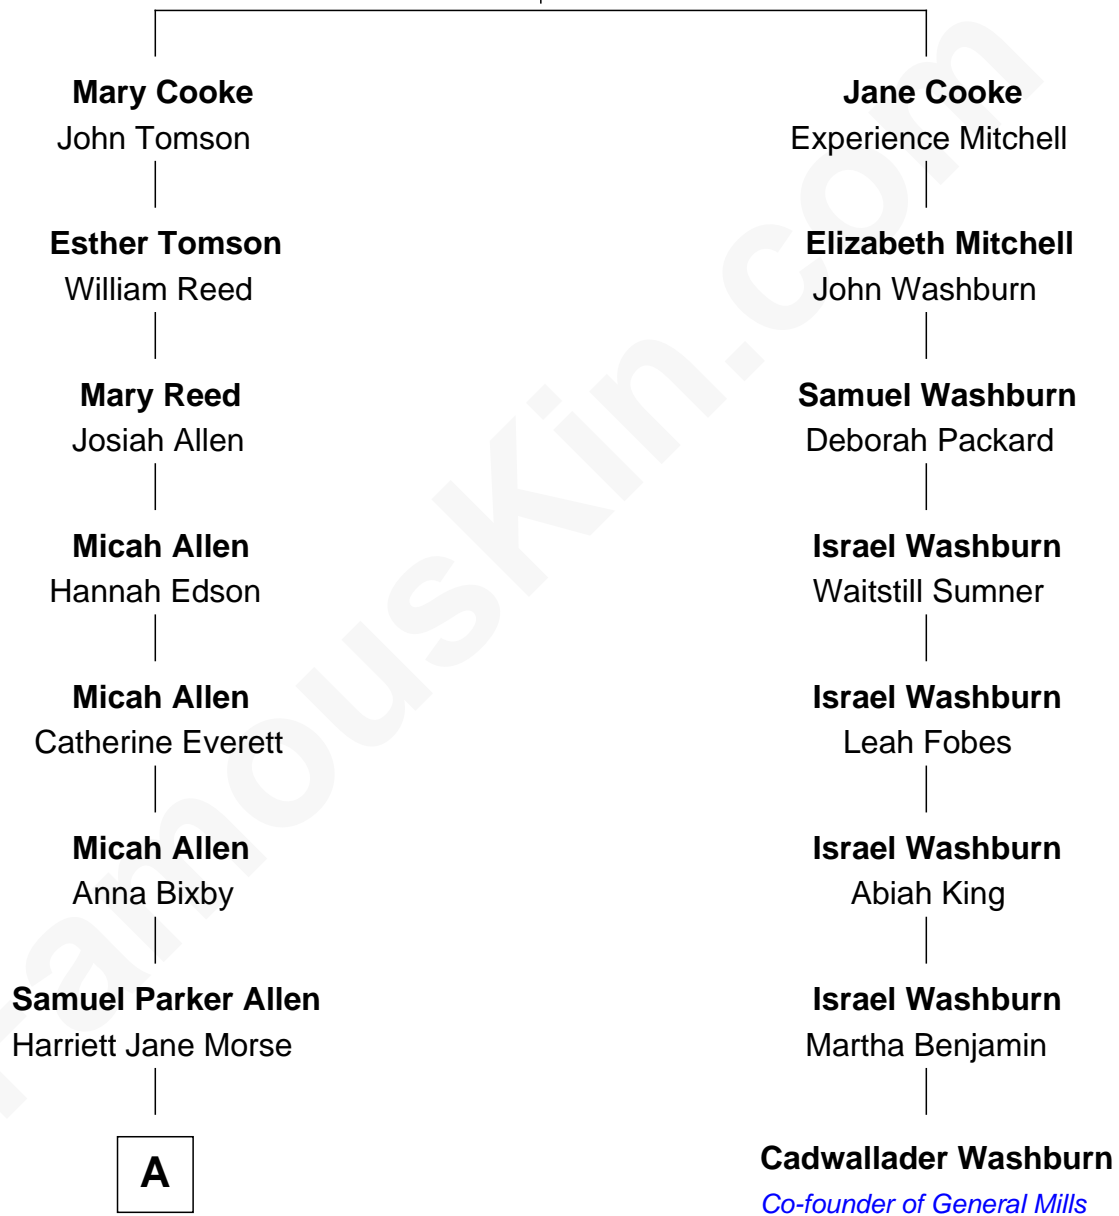

FamousKin.com
Relationship Chart of
Story Musgrave
NASA Astronaut

7th cousin 3 times removed of

Cadwallader Washburn

Co-founder of General Mills and 11th Governor of Wisconsin

Francis Cooke
 Hester le Mahieu

A

—
Harriett Ann Allen
Dr. Charles Burnham Porter

—
Edith Elise Porter
Dr. Percy B. Musgrave

—
Percy Musgrave
Marguerite Swann

—
Story Musgrave
NASA Astronaut