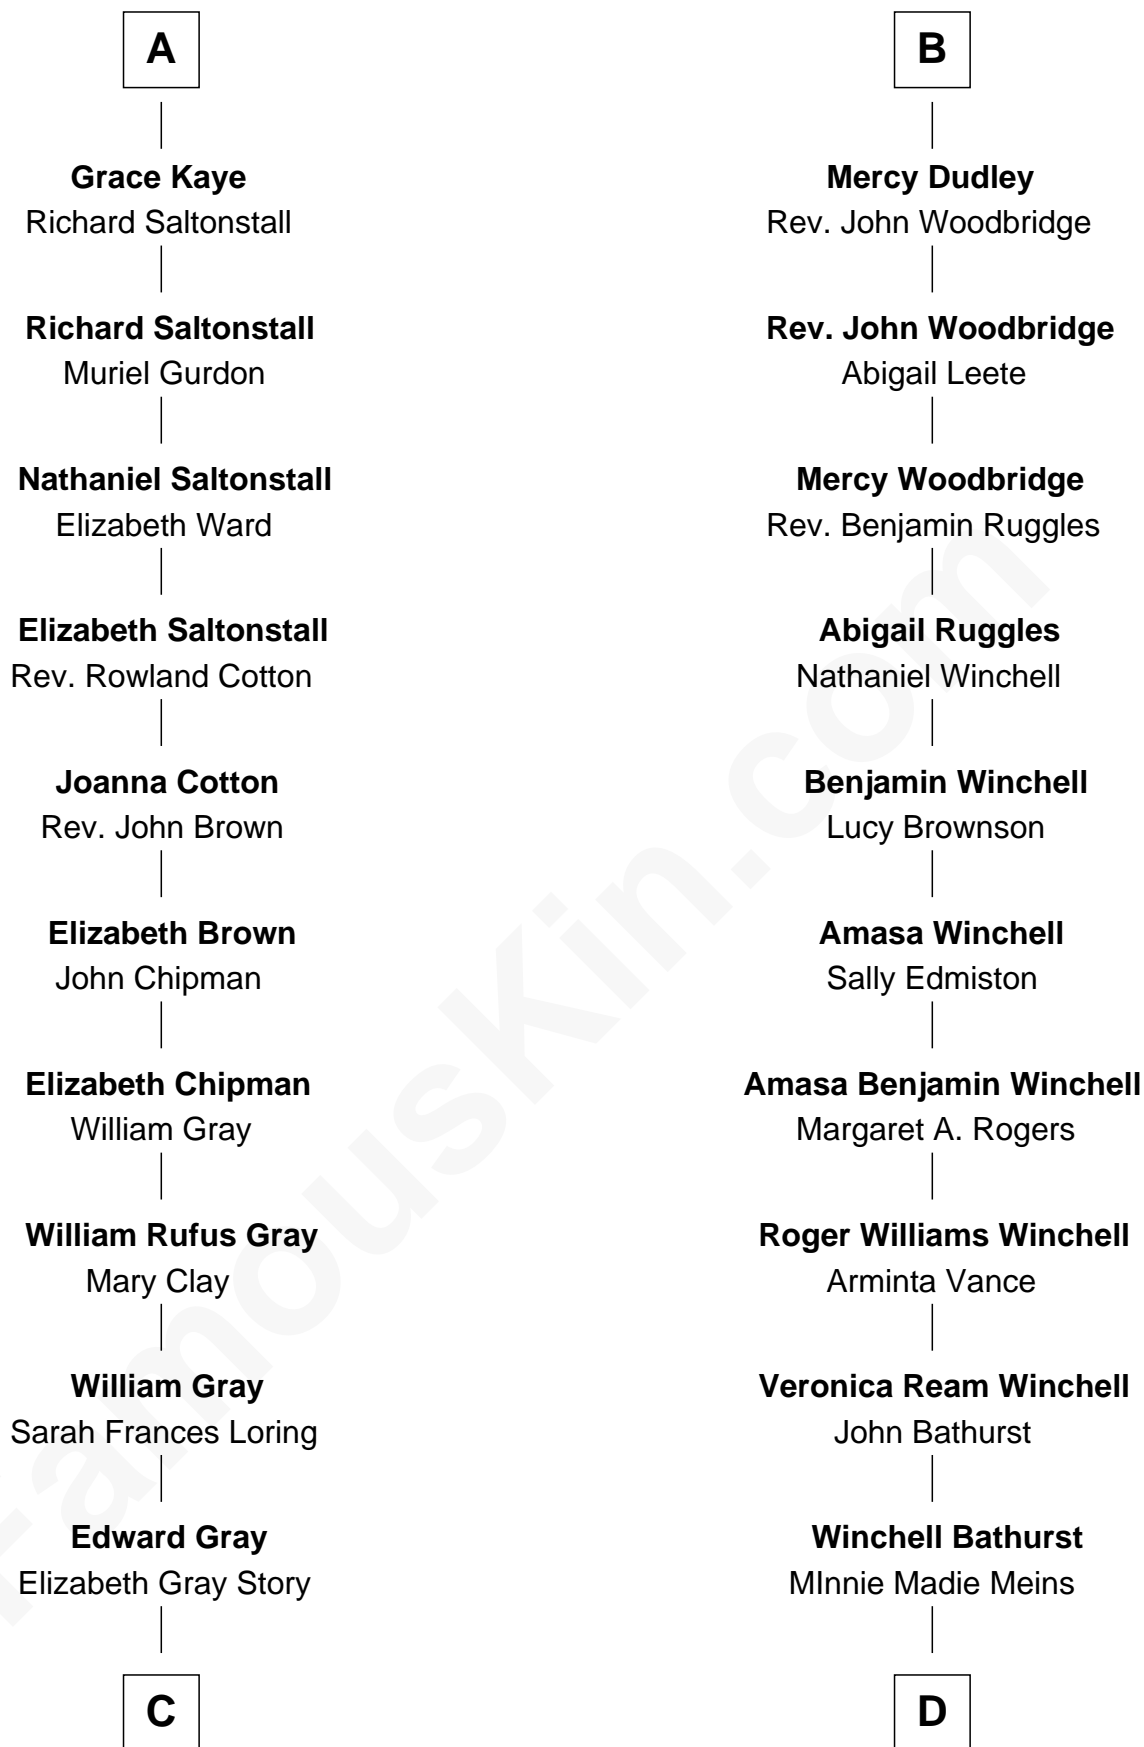

**FamousKin.com**  
**Relationship Chart of**  
**Story Musgrave**  
*NASA Astronaut*

18th cousin 1 time removed of

**Anna Faris**  
*TV and Movie Actress*

**C**

**Marguerite Gray**  
John Butler Swann

**Marguerite Swann**  
Percy Musgrave

**Story Musgrave**  
*NASA Astronaut*

**D**

**Karen Louise Bathurst**  
John Homan Faris

**Anna Faris**  
*TV and Movie Actress*

FamousKin.com