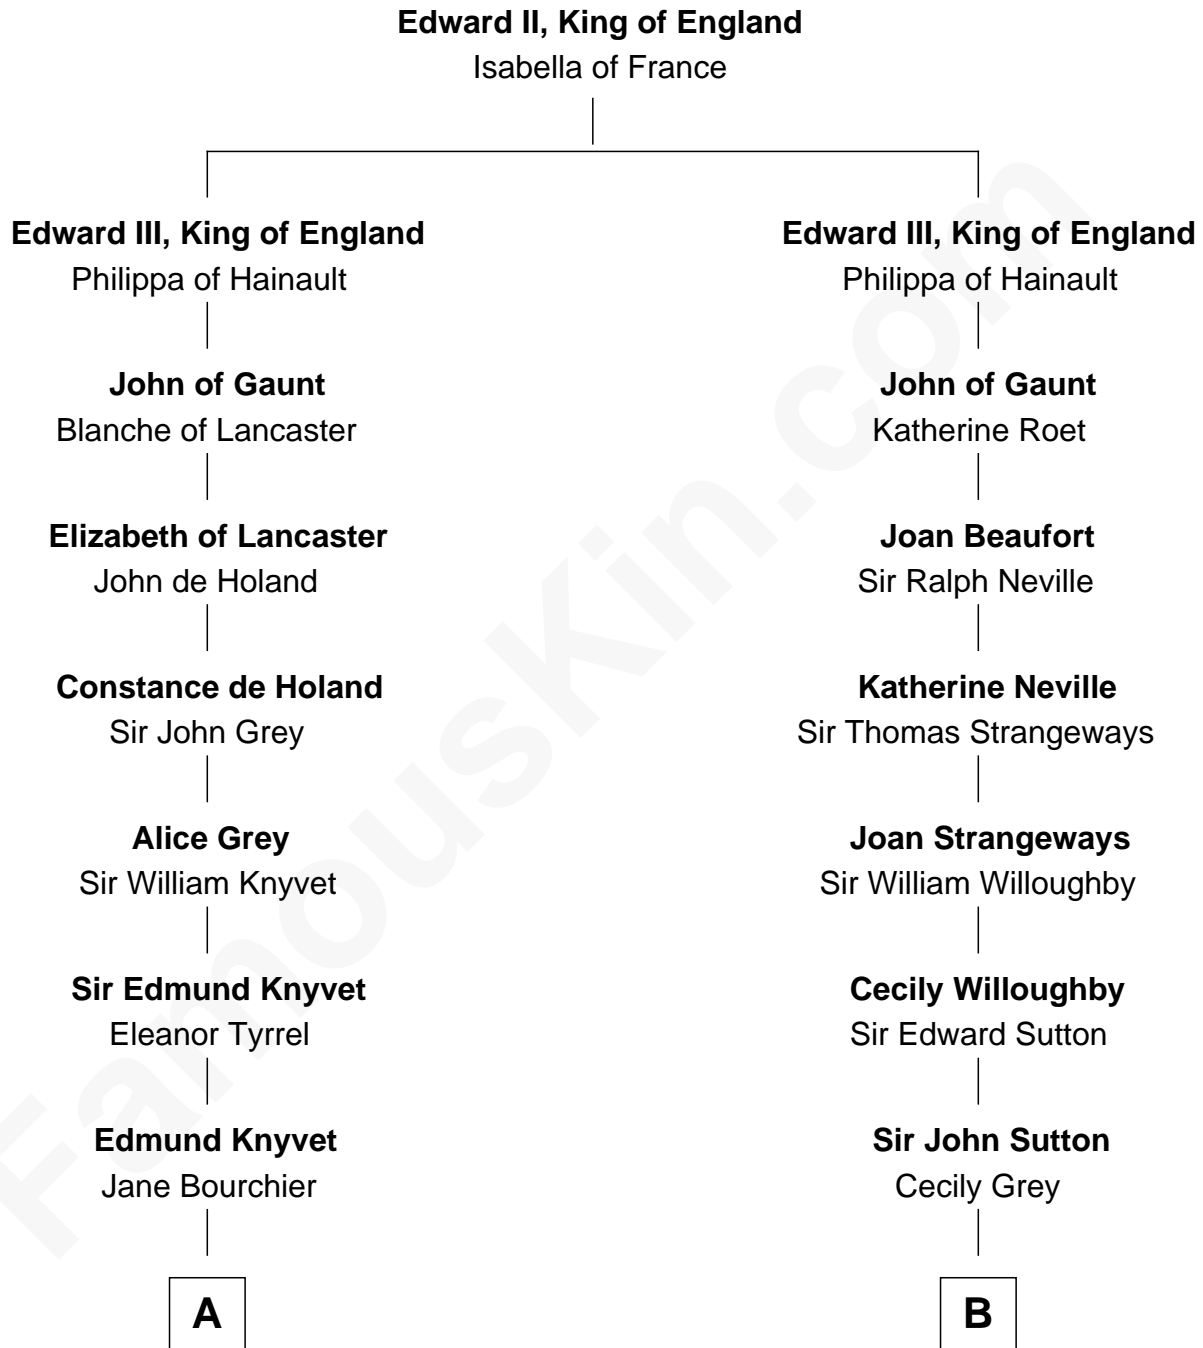

FamousKin.com Relationship Chart of

Story Musgrave

NASA Astronaut

21st cousin of

Anna Faris

TV and Movie Actress

C

William Gray
Sarah Frances Loring

Edward Gray
Elizabeth Gray Story

Marguerite Gray
John Butler Swann

Marguerite Swann
Percy Musgrave

Story Musgrave
NASA Astronaut

D

Roger Williams Winchell
Arminta Vance

Veronica Ream Winchell
John Bathurst

Winchell Bathurst
Minnie Madie Meins