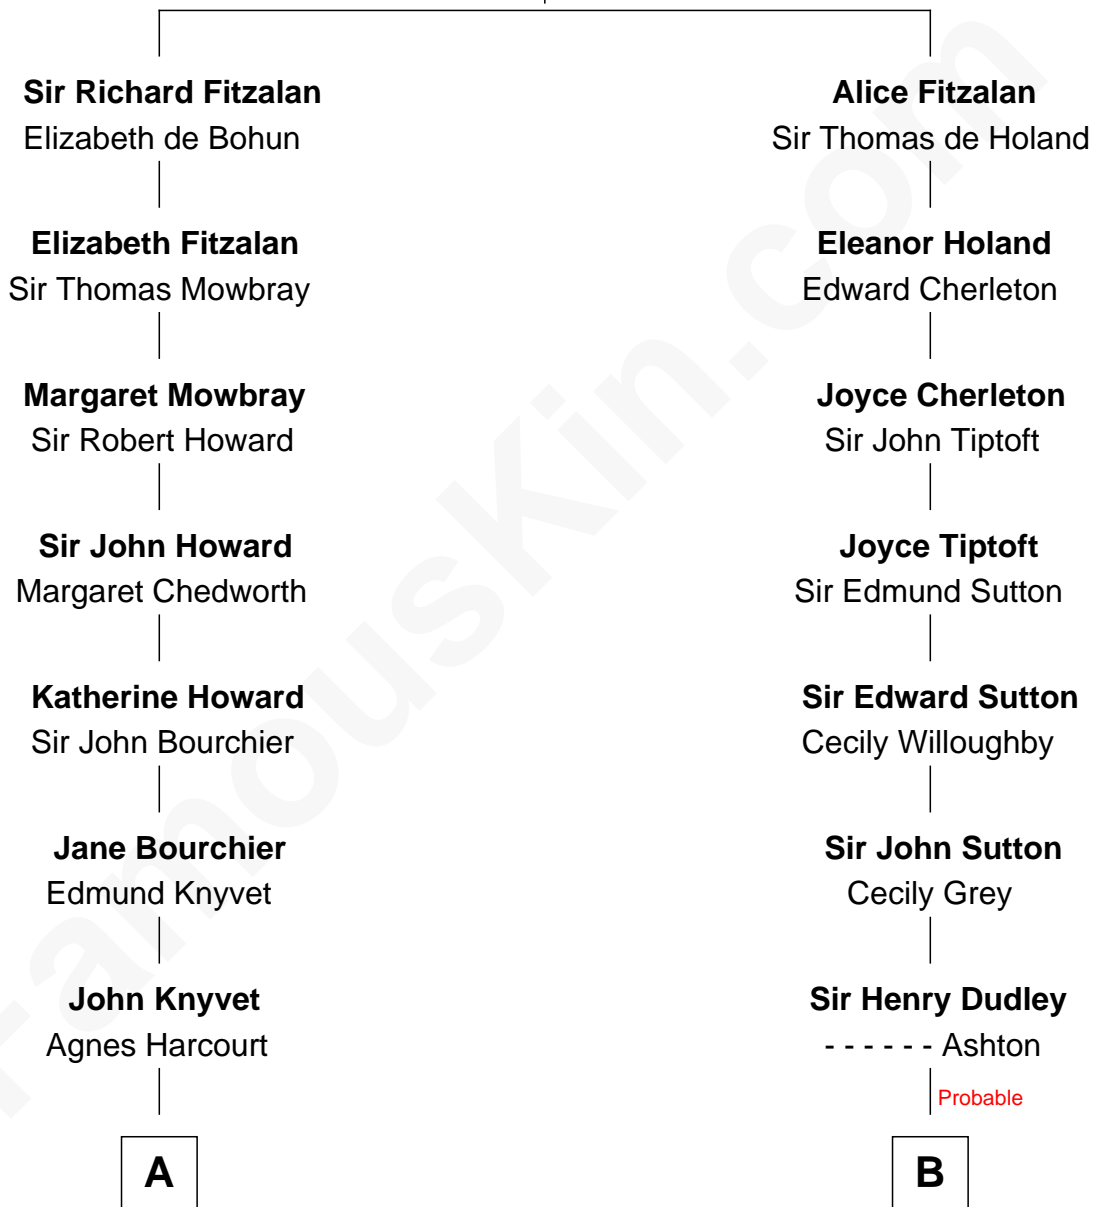

FamousKin.com Relationship Chart of

Story Musgrave

NASA Astronaut

20th cousin of

Anna Faris

TV and Movie Actress

Richard Fitzalan
Eleanor Plantagenet

C

Edward Gray
Elizabeth Gray Story

Marguerite Gray
John Butler Swann

Marguerite Swann
Percy Musgrave

Story Musgrave
NASA Astronaut

D

Veronica Ream Winchell
John Bathurst

Winchell Bathurst
Minnie Madie Meins

Karen Louise Bathurst
John Homan Faris