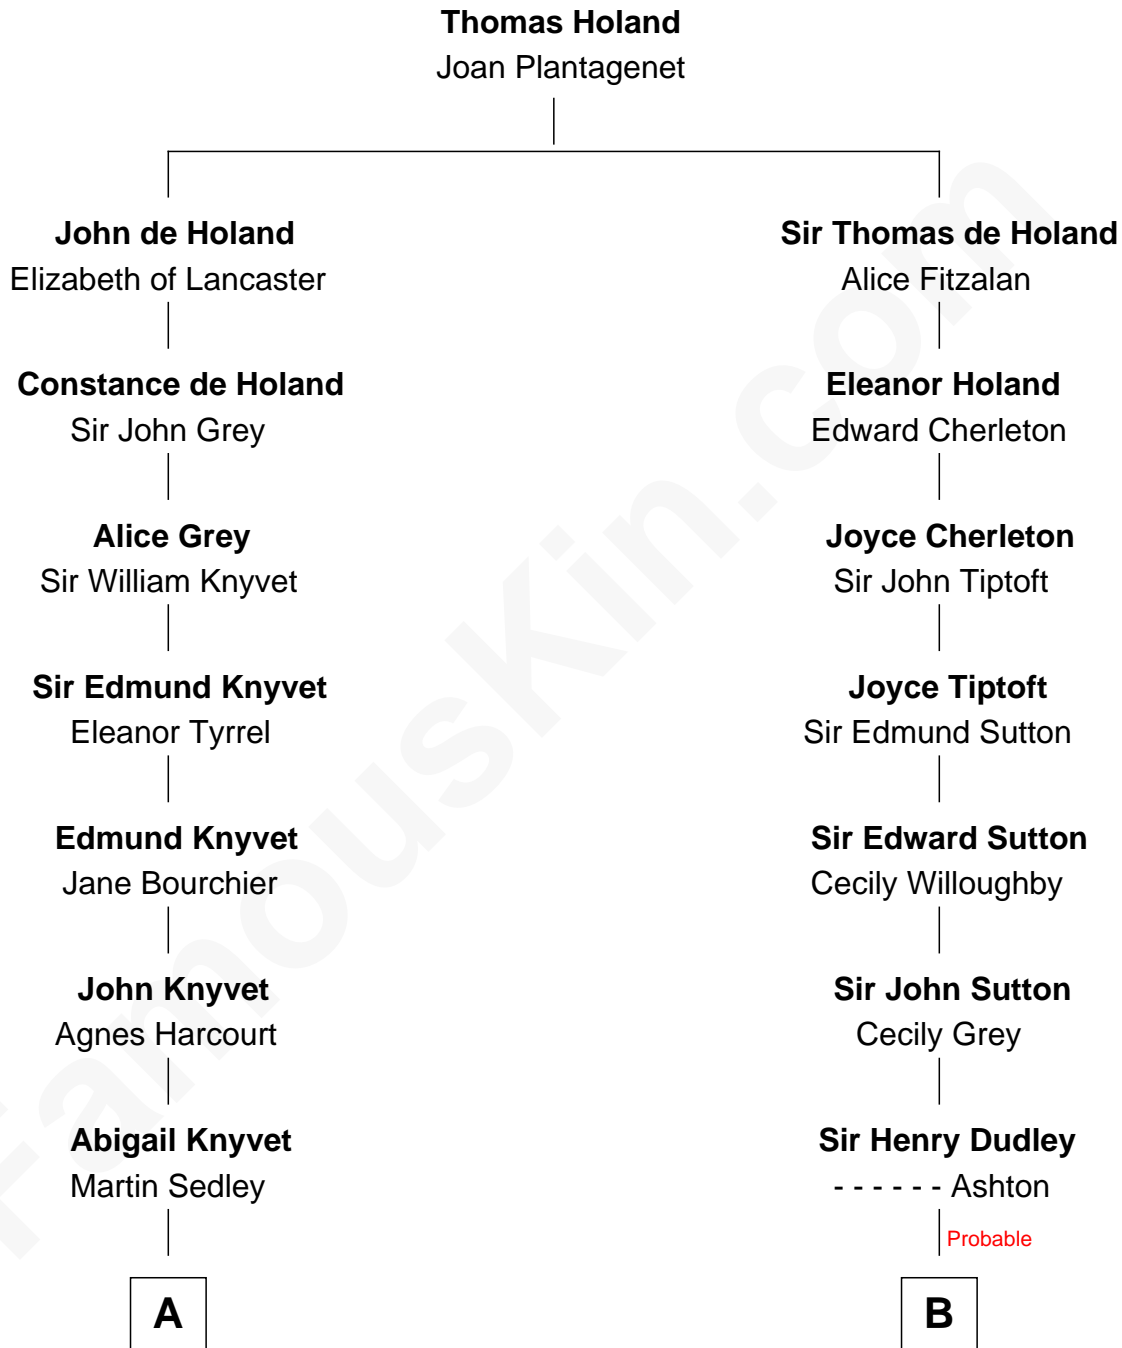

FamousKin.com

Relationship Chart of

Story Musgrave

NASA Astronaut

19th cousin 1 time removed of

Anna Faris
TV and Movie Actress

C

Marguerite Gray
John Butler Swann

Marguerite Swann
Percy Musgrave

Story Musgrave
NASA Astronaut

D

Veronica Ream Winchell
John Bathurst

Winchell Bathurst
Minnie Madie Meins

Karen Louise Bathurst
John Homan Faris

Anna Faris
TV and Movie Actress