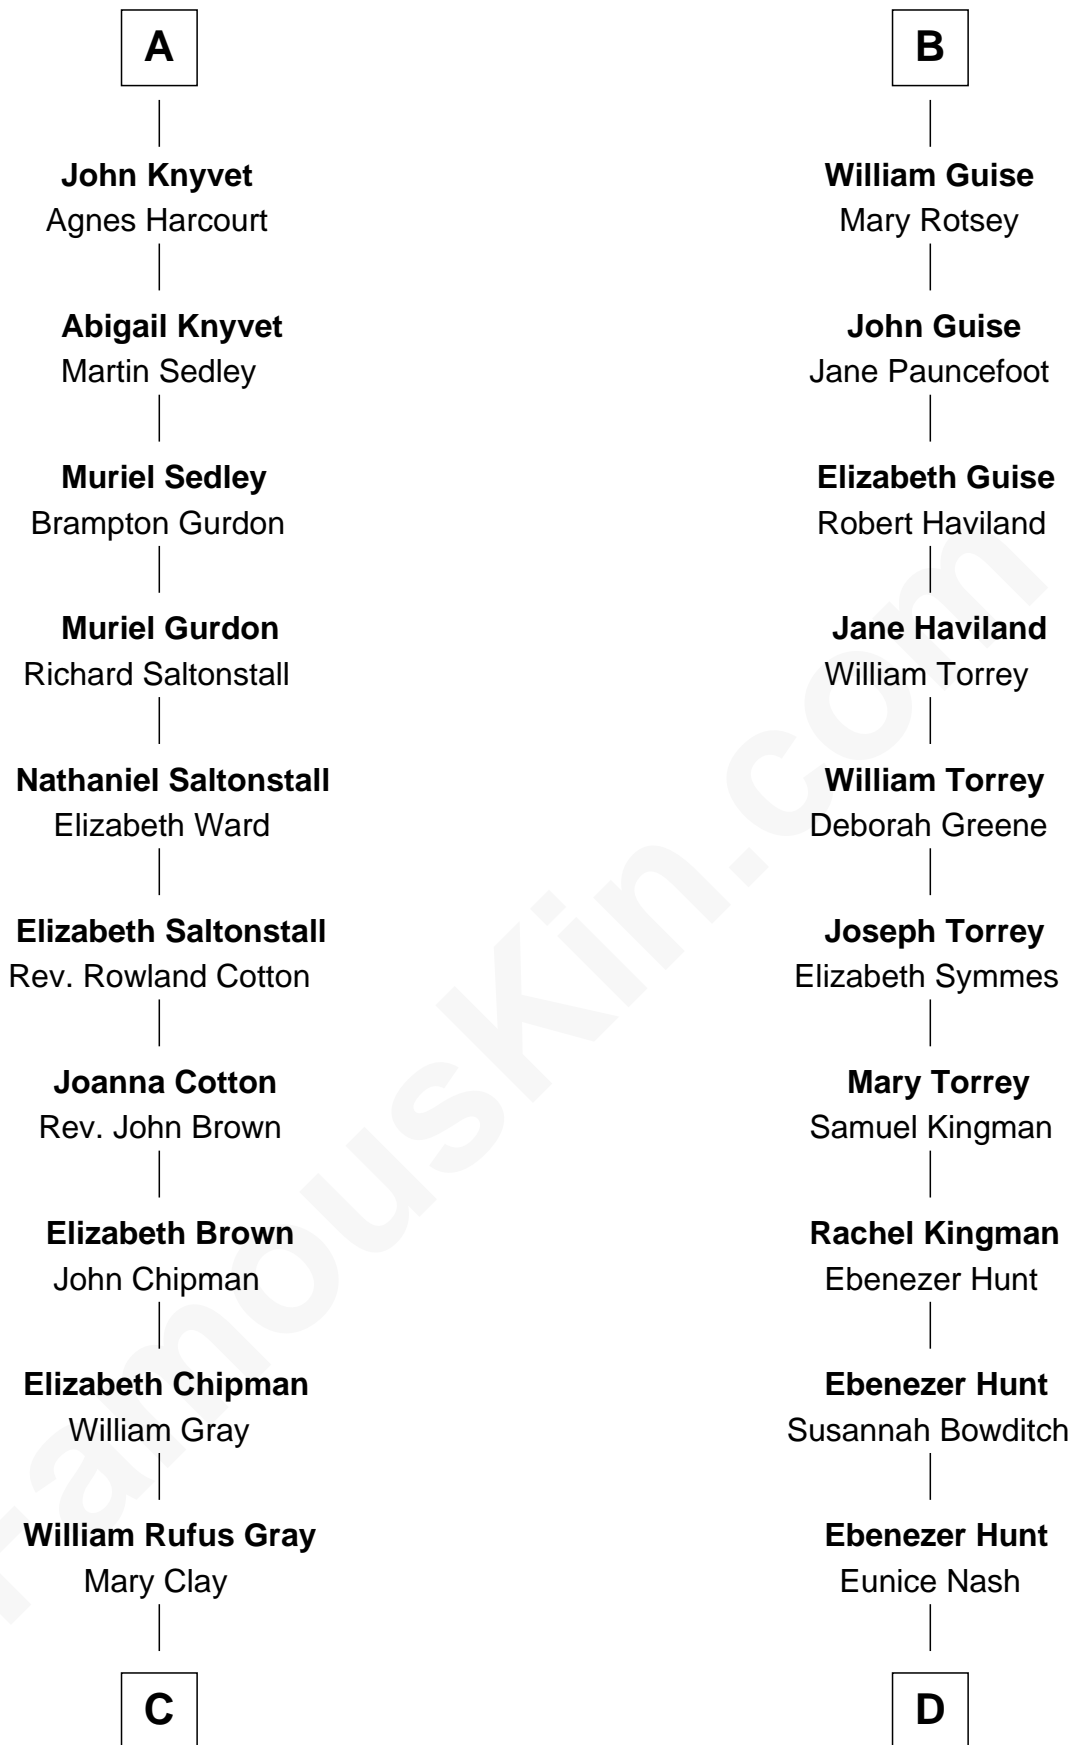

FamousKin.com

Relationship Chart of

Story Musgrave

NASA Astronaut

21st cousin of

Linda Hunt

TV and Movie Actress

Sir Ralph Basset

Joan - - - - -

C

William Gray
Sarah Frances Loring

Edward Gray
Elizabeth Gray Story

Marguerite Gray
John Butler Swann

Marguerite Swann
Percy Musgrave

Story Musgrave
NASA Astronaut

D