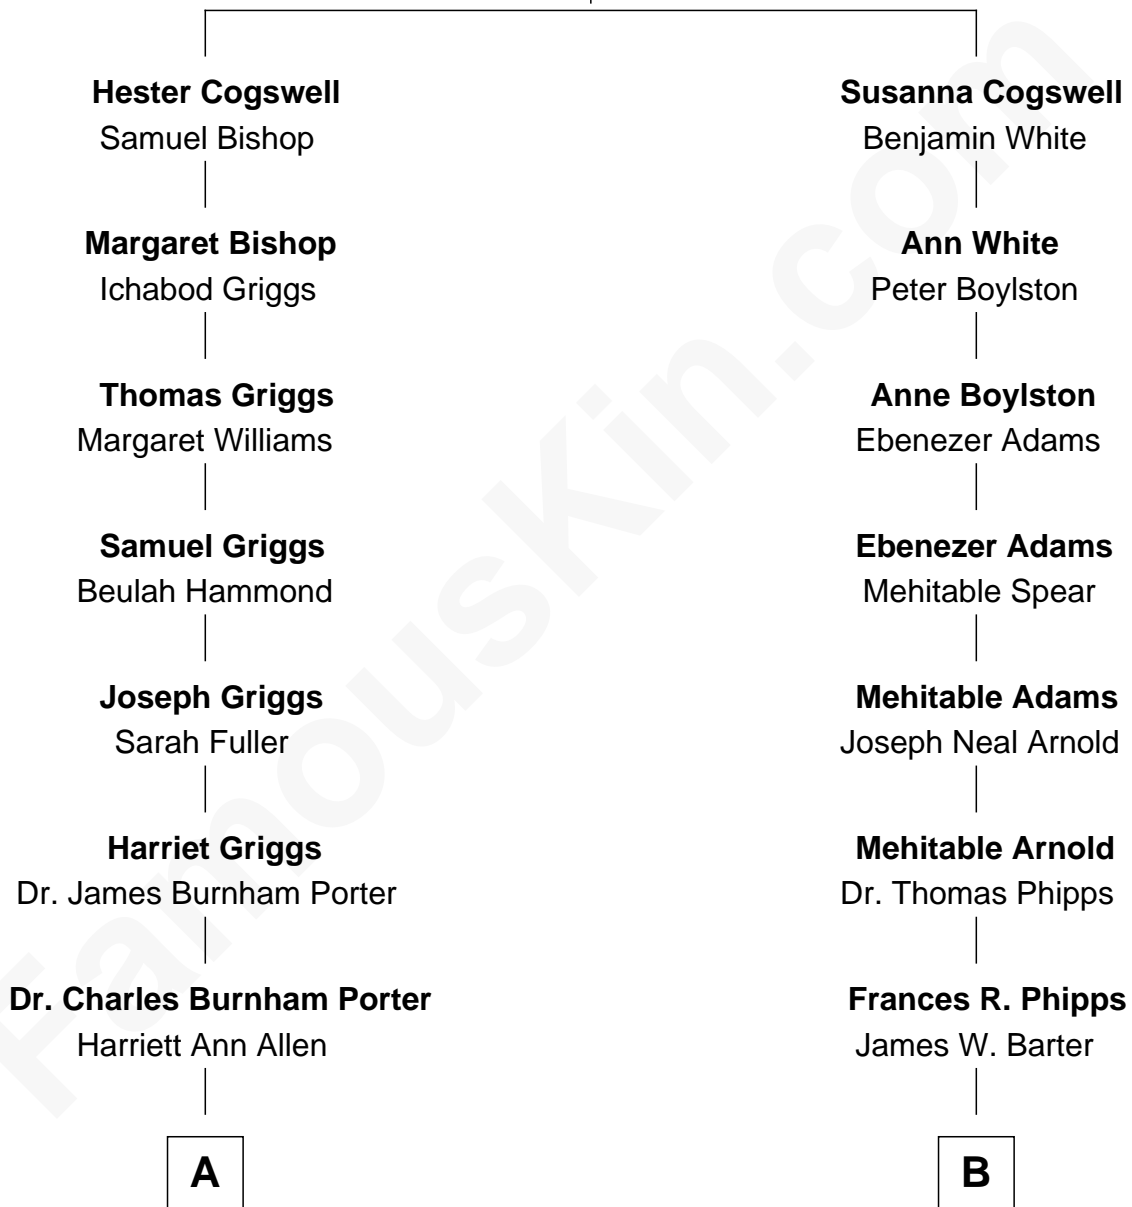

FamousKin.com Relationship Chart of

Story Musgrave

NASA Astronaut

9th cousin 1 time removed of

Linda Hunt

TV and Movie Actress

William Cogswell

Susanna Hawkes

A

Edith Elise Porter
Dr. Percy B. Musgrave

Percy Musgrave
Marguerite Swann

Story Musgrave
NASA Astronaut

B

Helen F. Barter
Manning Charles Davy

Louise Phipps Davy
Charles Edwin Hunt

Raymond Davy Hunt
Elsie R. Doying