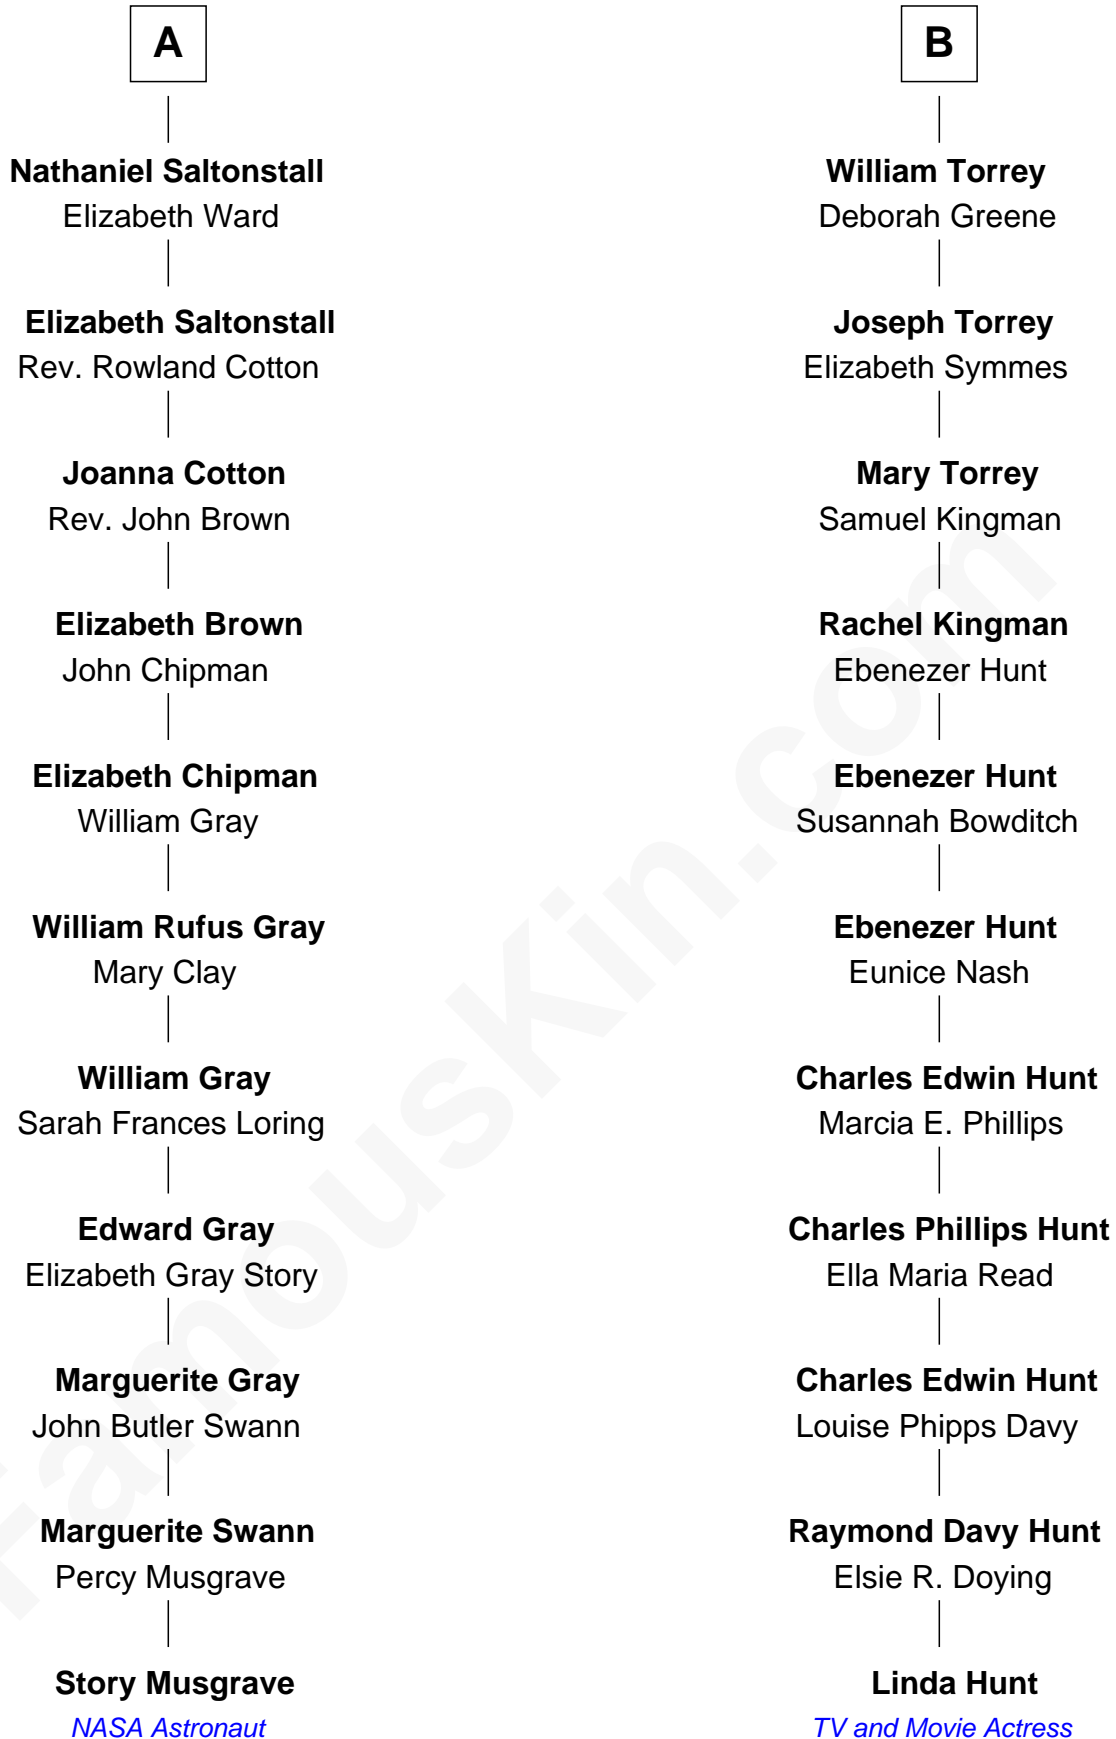

FamousKin.com Relationship Chart of

Story Musgrave

NASA Astronaut

17th cousin of

Linda Hunt

TV and Movie Actress

Linda Hunt photo by [RedCarpetReport](#) (CC BY-SA 2.0)