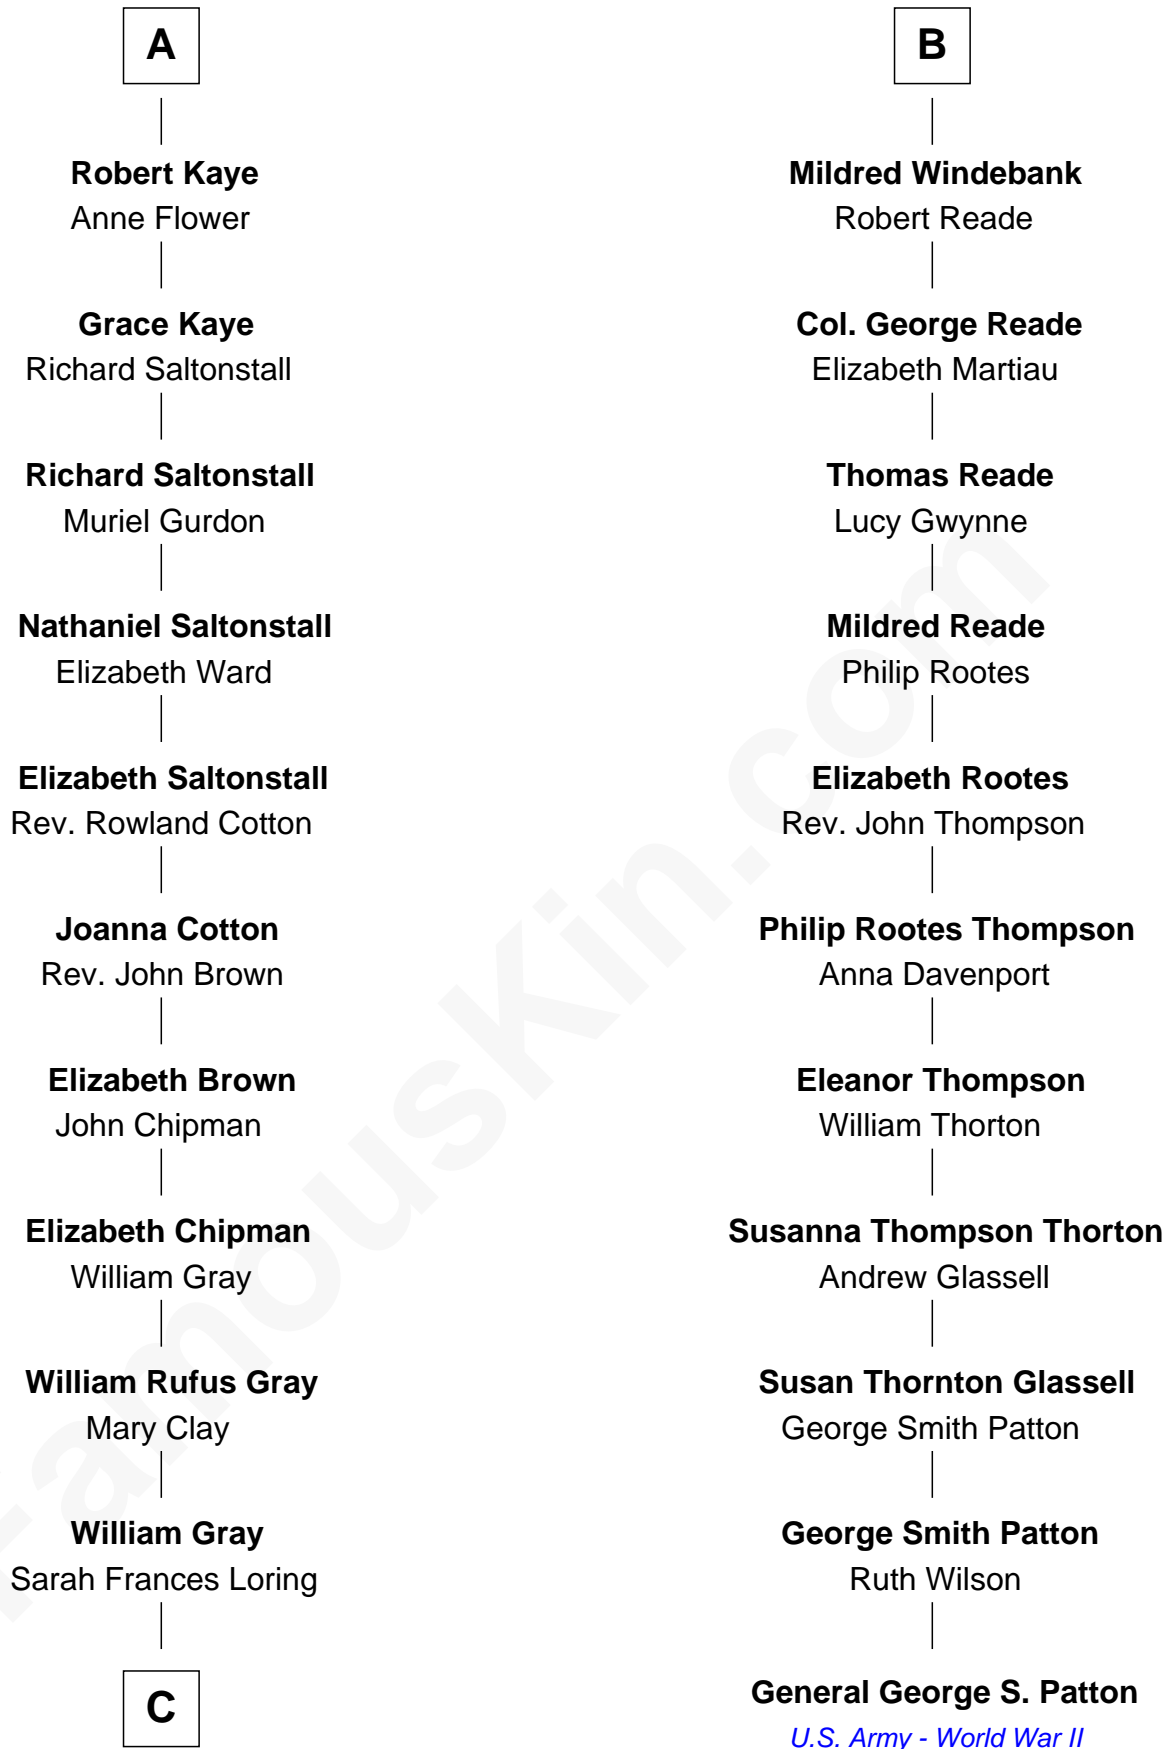

FamousKin.com

Relationship Chart of

Story Musgrave

NASA Astronaut

17th cousin 3 times removed of

General George S. Patton
U.S. Army - World War II

C

—
Edward Gray
Elizabeth Gray Story

—
Marguerite Gray
John Butler Swann

—
Marguerite Swann
Percy Musgrave

—
Story Musgrave
NASA Astronaut

FamousKin.com