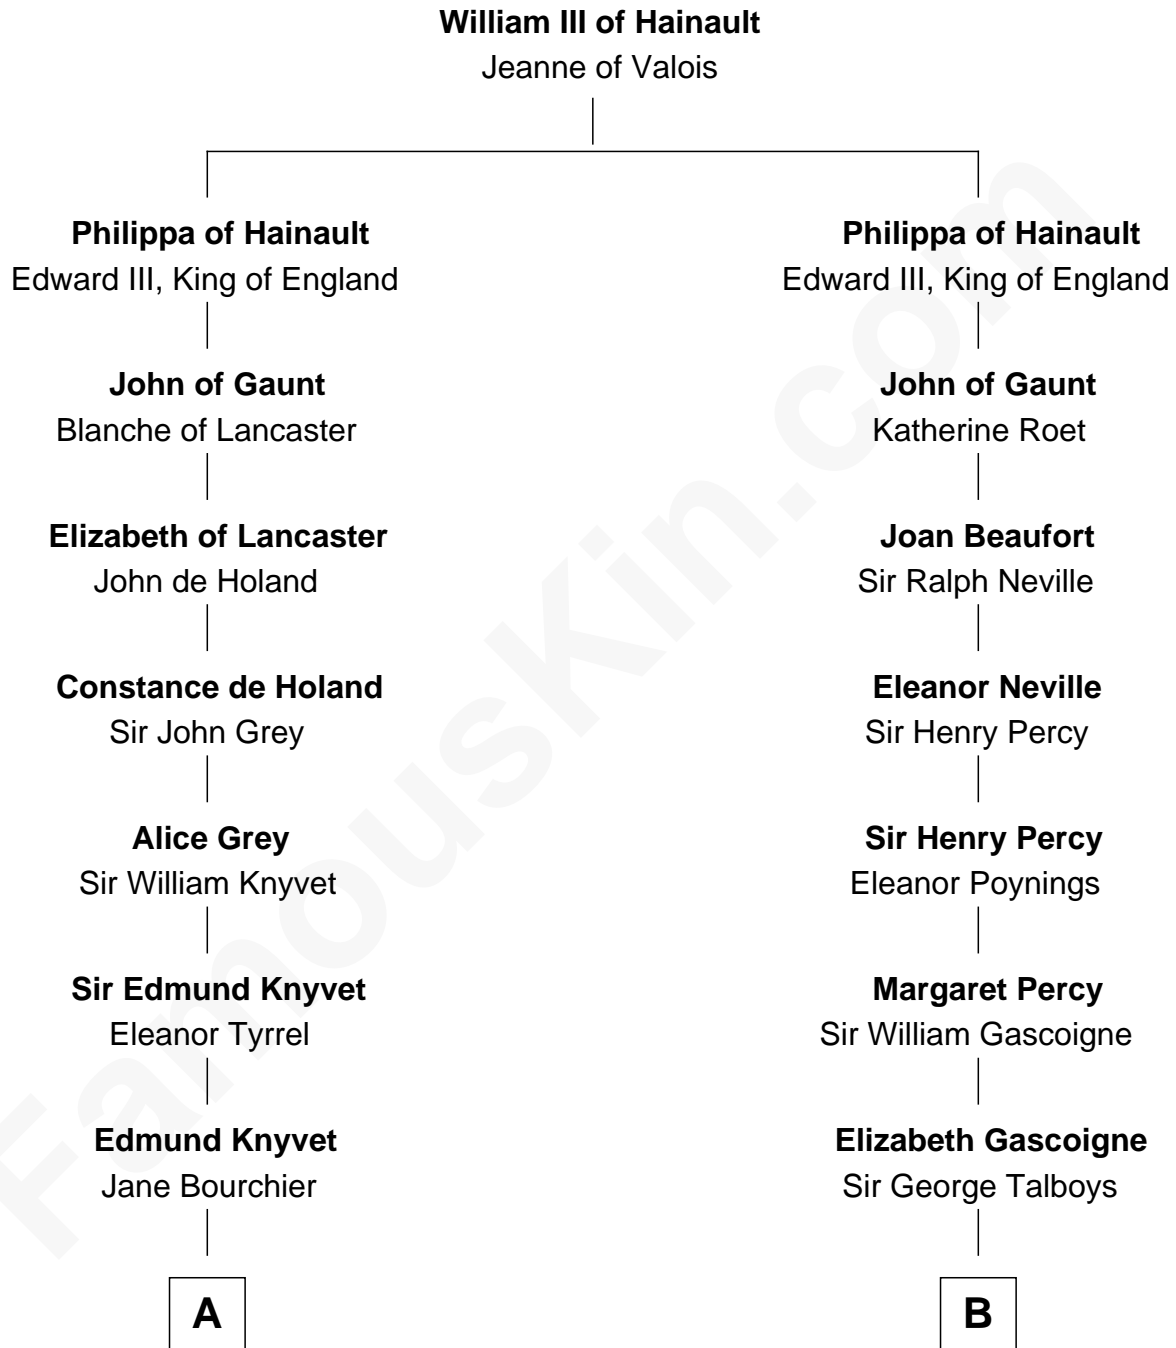

FamousKin.com
Relationship Chart of
Story Musgrave
NASA Astronaut

19th cousin 2 times removed of
General George S. Patton
U.S. Army - World War II

C

William Gray
Sarah Frances Loring

Edward Gray
Elizabeth Gray Story

Marguerite Gray
John Butler Swann

Marguerite Swann
Percy Musgrave

Story Musgrave
NASA Astronaut

D

Susan Thornton Glassell
George Smith Patton

George Smith Patton
Ruth Wilson

General George S. Patton
U.S. Army - World War II