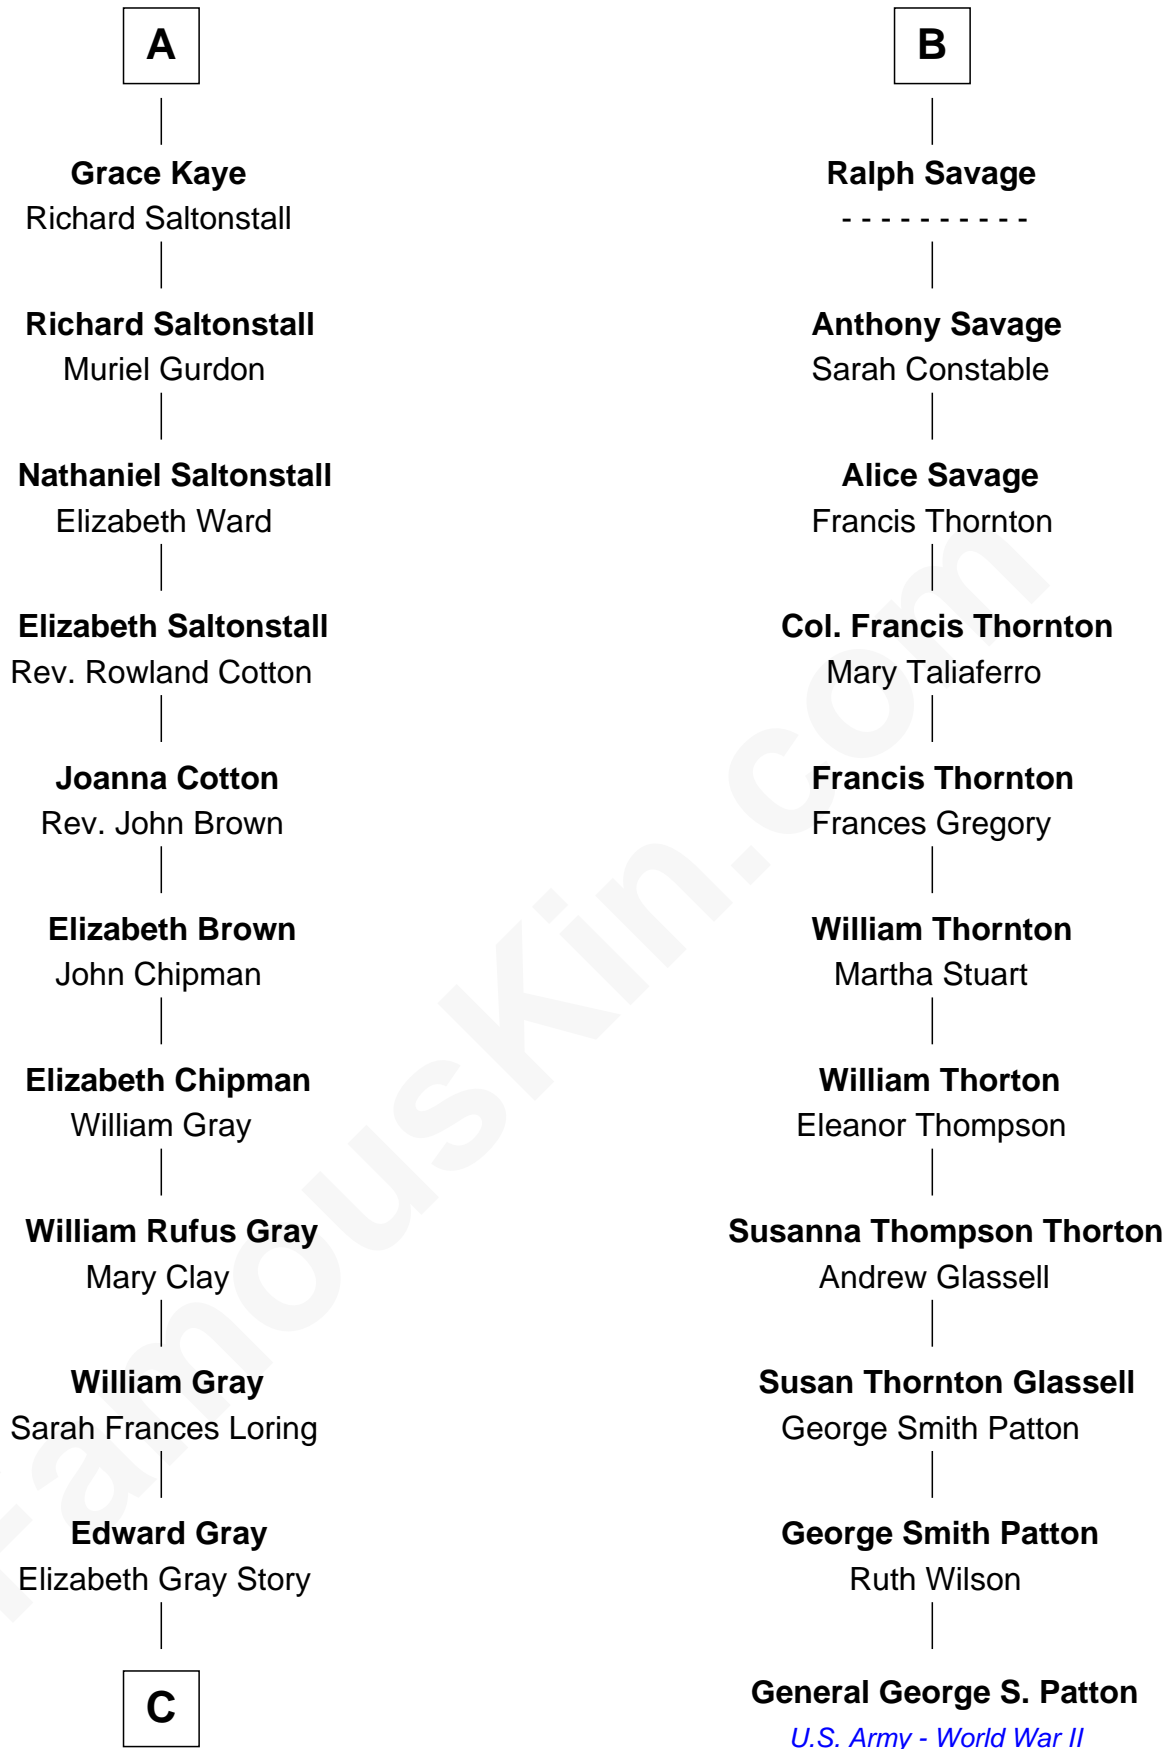

**FamousKin.com**  
**Relationship Chart of**  
**Story Musgrave**  
*NASA Astronaut*

17th cousin 2 times removed of  
**General George S. Patton**  
*U.S. Army - World War II*

**Sir Thomas Aylesbury**  
 Katherine Pabenham

**Anne de Beauchamp**  
 Sir Richard Lygon

**Matthew Wentworth**  
 Elizabeth Woodruffe

**Sir Richard Lygon**  
 Margaret Greville

**Beatrice Wentworth**  
 Arthur Kaye

**Anne Lygon**  
 Sir Christopher Savage

**John Kaye**  
 Dorothy Mauleverer

**Francis Savage**  
 Anne Sheldon

**Robert Kaye**  
 Anne Flower

**Walter Savage**  
 Elizabeth Hall

**A**

**B**

**C**

—  
**Marguerite Gray**  
John Butler Swann

—  
**Marguerite Swann**  
Percy Musgrave

—  
**Story Musgrave**  
*NASA Astronaut*

FamousKin.com