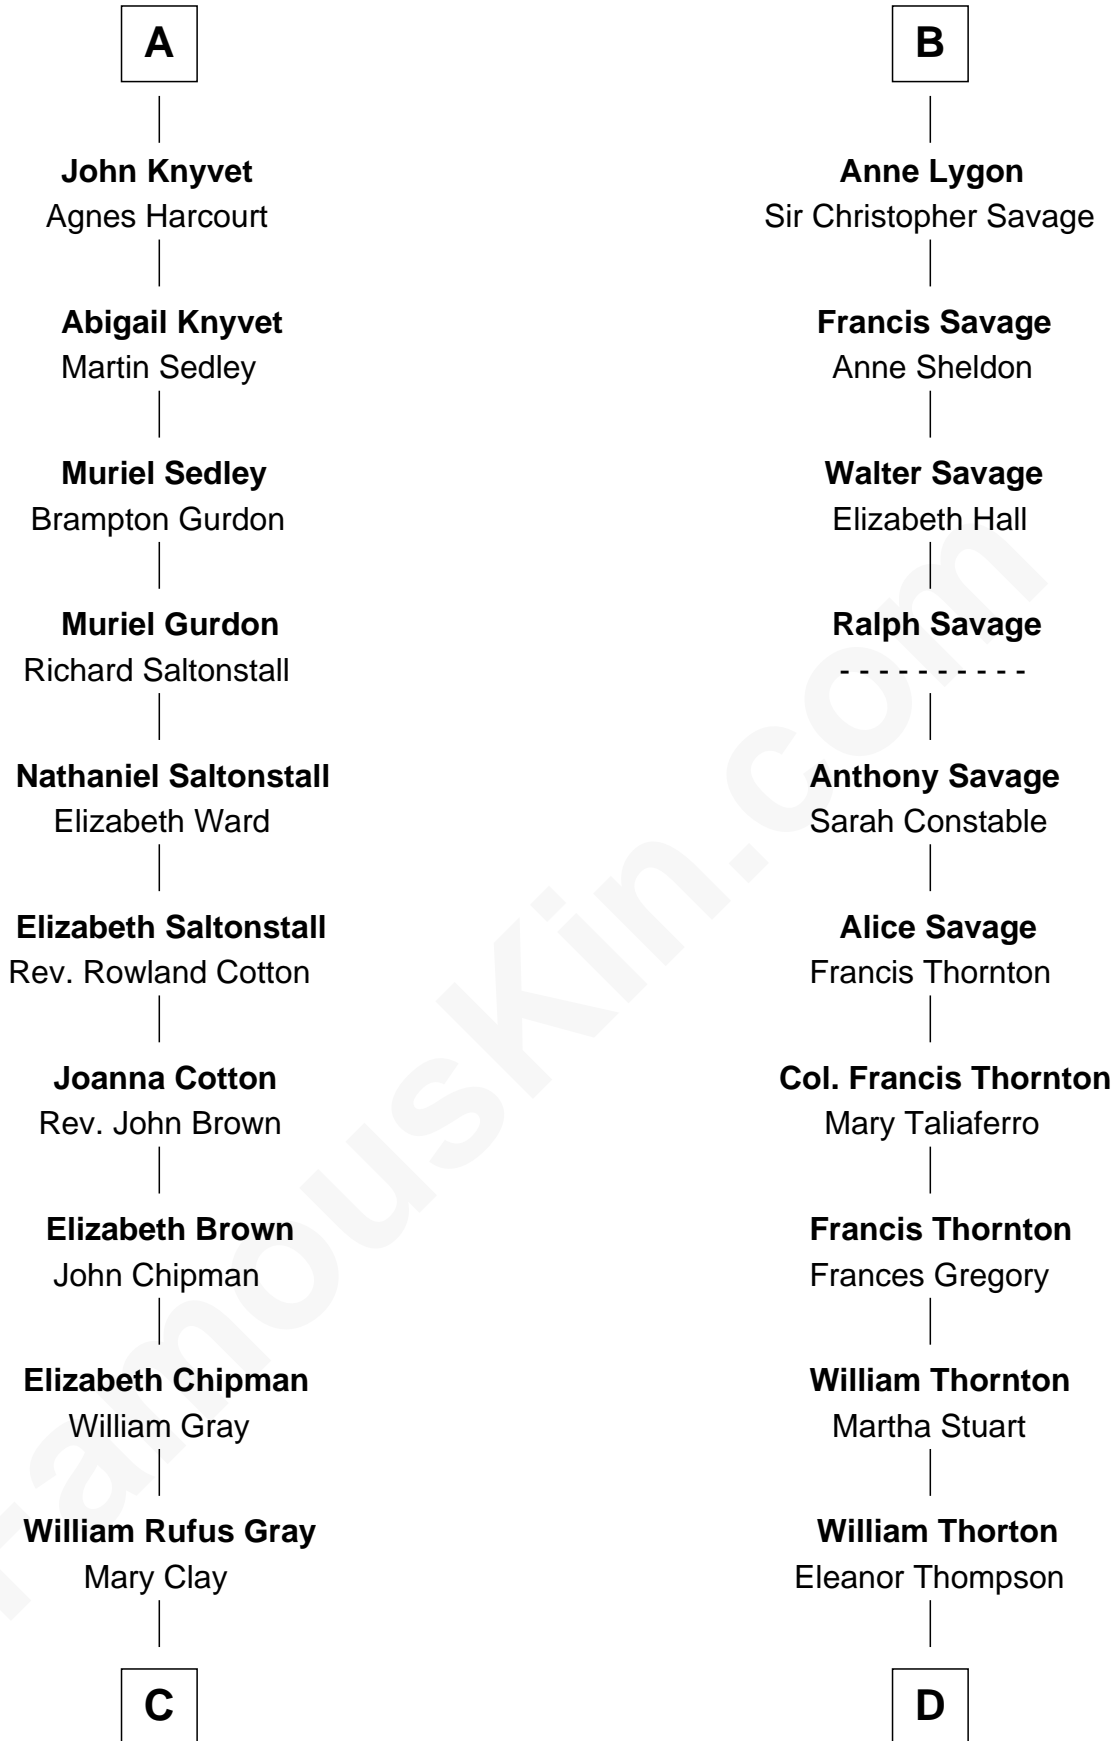

FamousKin.com
Relationship Chart of
Story Musgrave
NASA Astronaut

20th cousin 1 time removed of
General George S. Patton
U.S. Army - World War II

C

William Gray
Sarah Frances Loring

Edward Gray
Elizabeth Gray Story

Marguerite Gray
John Butler Swann

Marguerite Swann
Percy Musgrave

Story Musgrave
NASA Astronaut

D

Susanna Thompson Thorton
Andrew Glassell

Susan Thornton Glassell
George Smith Patton

George Smith Patton
Ruth Wilson