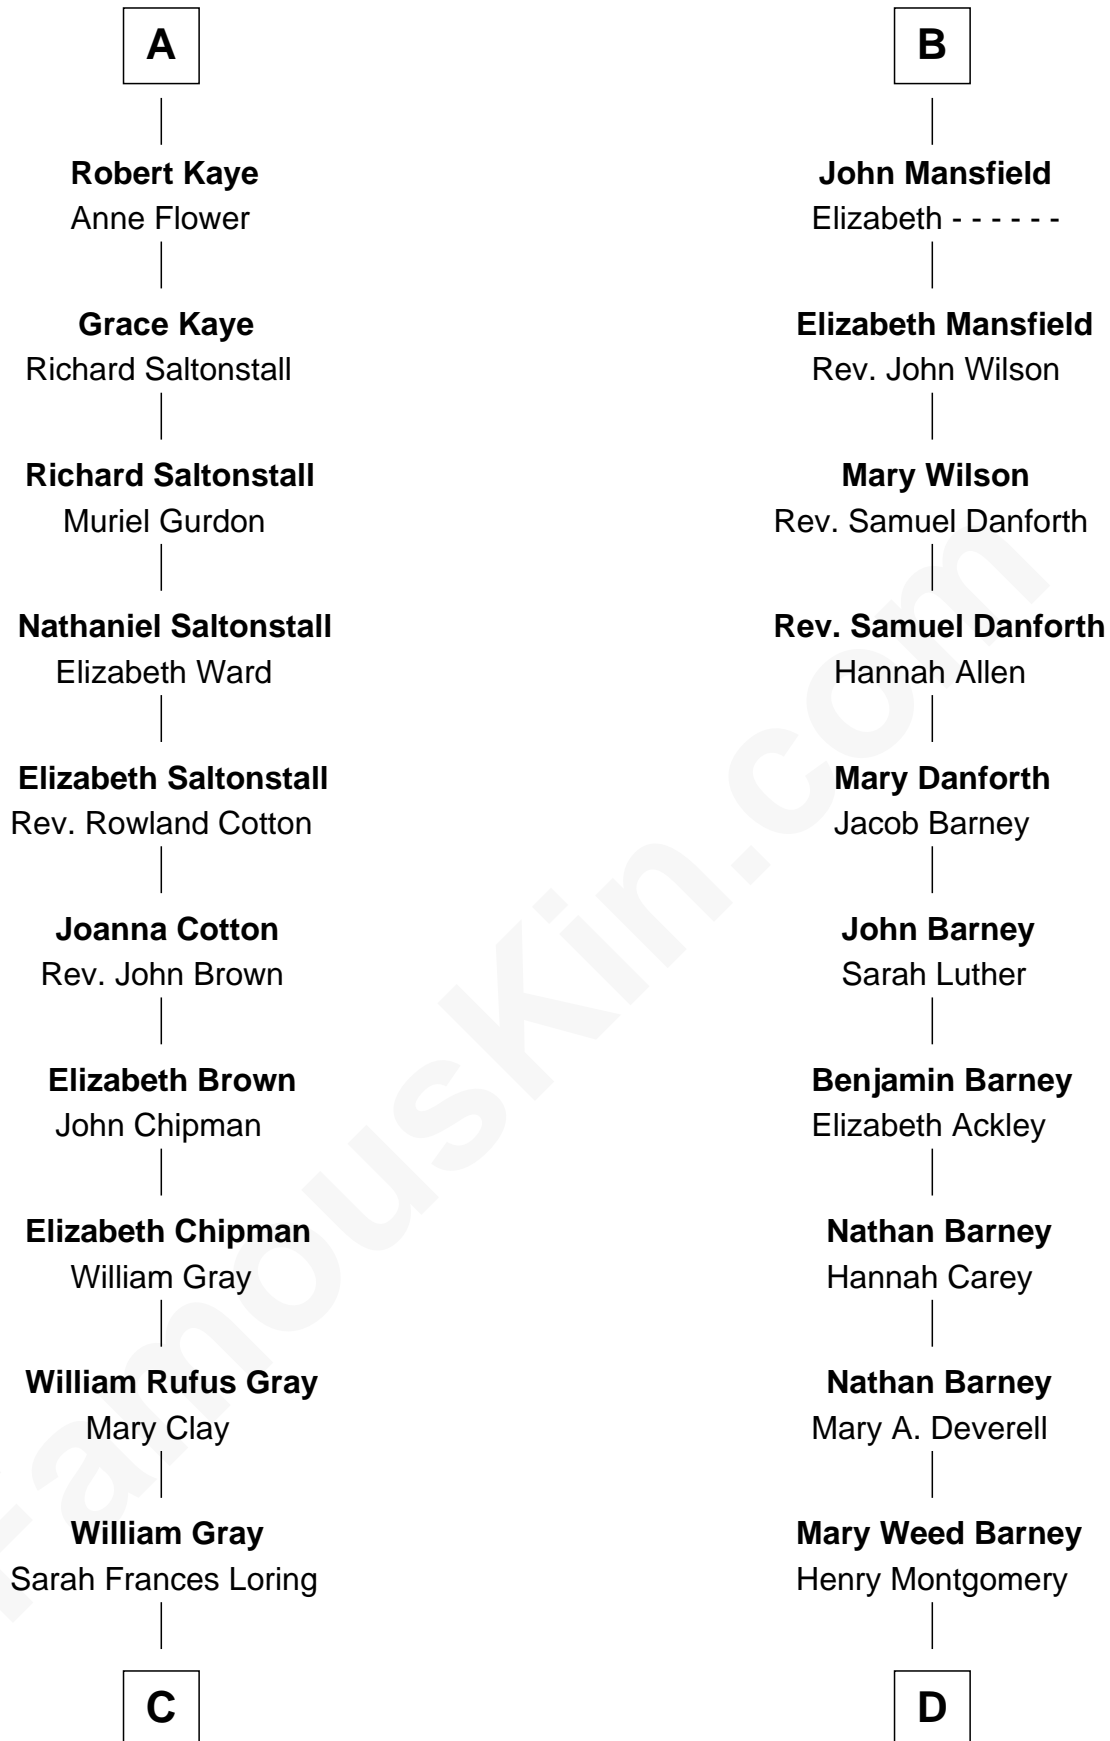

**FamousKin.com**  
**Relationship Chart of**  
**Story Musgrave**  
*NASA Astronaut*

18th cousin 2 times removed of

**Elizabeth Montgomery**  
*TV Actress - "Bewitched"*

**Sir Roger de Clifford**  
 Maud de Beauchamp

**C**

**Edward Gray**  
Elizabeth Gray Story

**Marguerite Gray**  
John Butler Swann

**Marguerite Swann**  
Percy Musgrave

**Story Musgrave**  
*NASA Astronaut*

**D**

**Henry Montgomery**  
Elizabeth Bryan Allen

**Elizabeth Montgomery**  
*TV Actress - "Bewitched"*

FamousKin.com