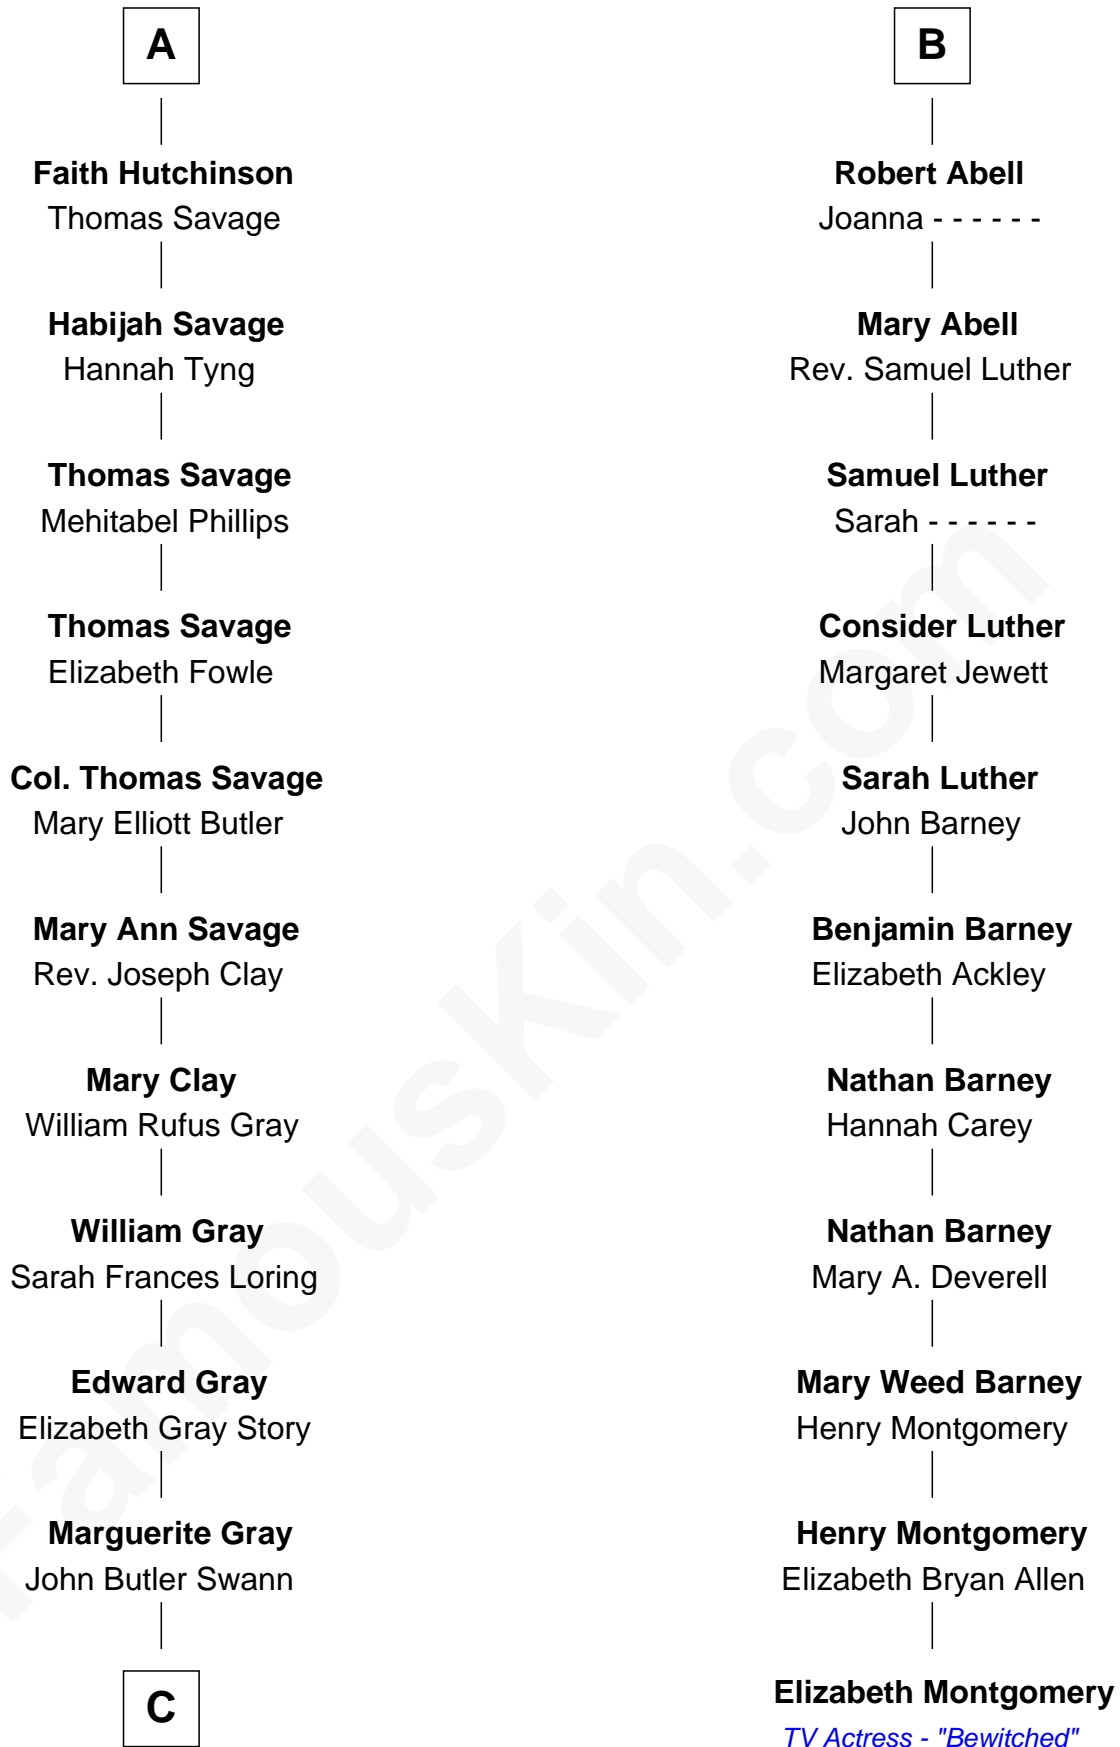

FamousKin.com Relationship Chart of

Story Musgrave

NASA Astronaut

17th cousin 1 time removed of

Elizabeth Montgomery

TV Actress - "Bewitched"

Sir Walter Blount

Sancha de Ayala

Sir John Sutton

Sir John Sutton

Elizabeth Berkeley

Jane Sutton

Thomas Mainwaring

Cecily Mainwaring

John Cotton

Sir George Cotton

Mary Onley

Richard Cotton

Mary Mainwaring

Frances Cotton

George Abell

B

C

—
Marguerite Swann

Percy Musgrave

—
Story Musgrave

NASA Astronaut

FamousKin.com