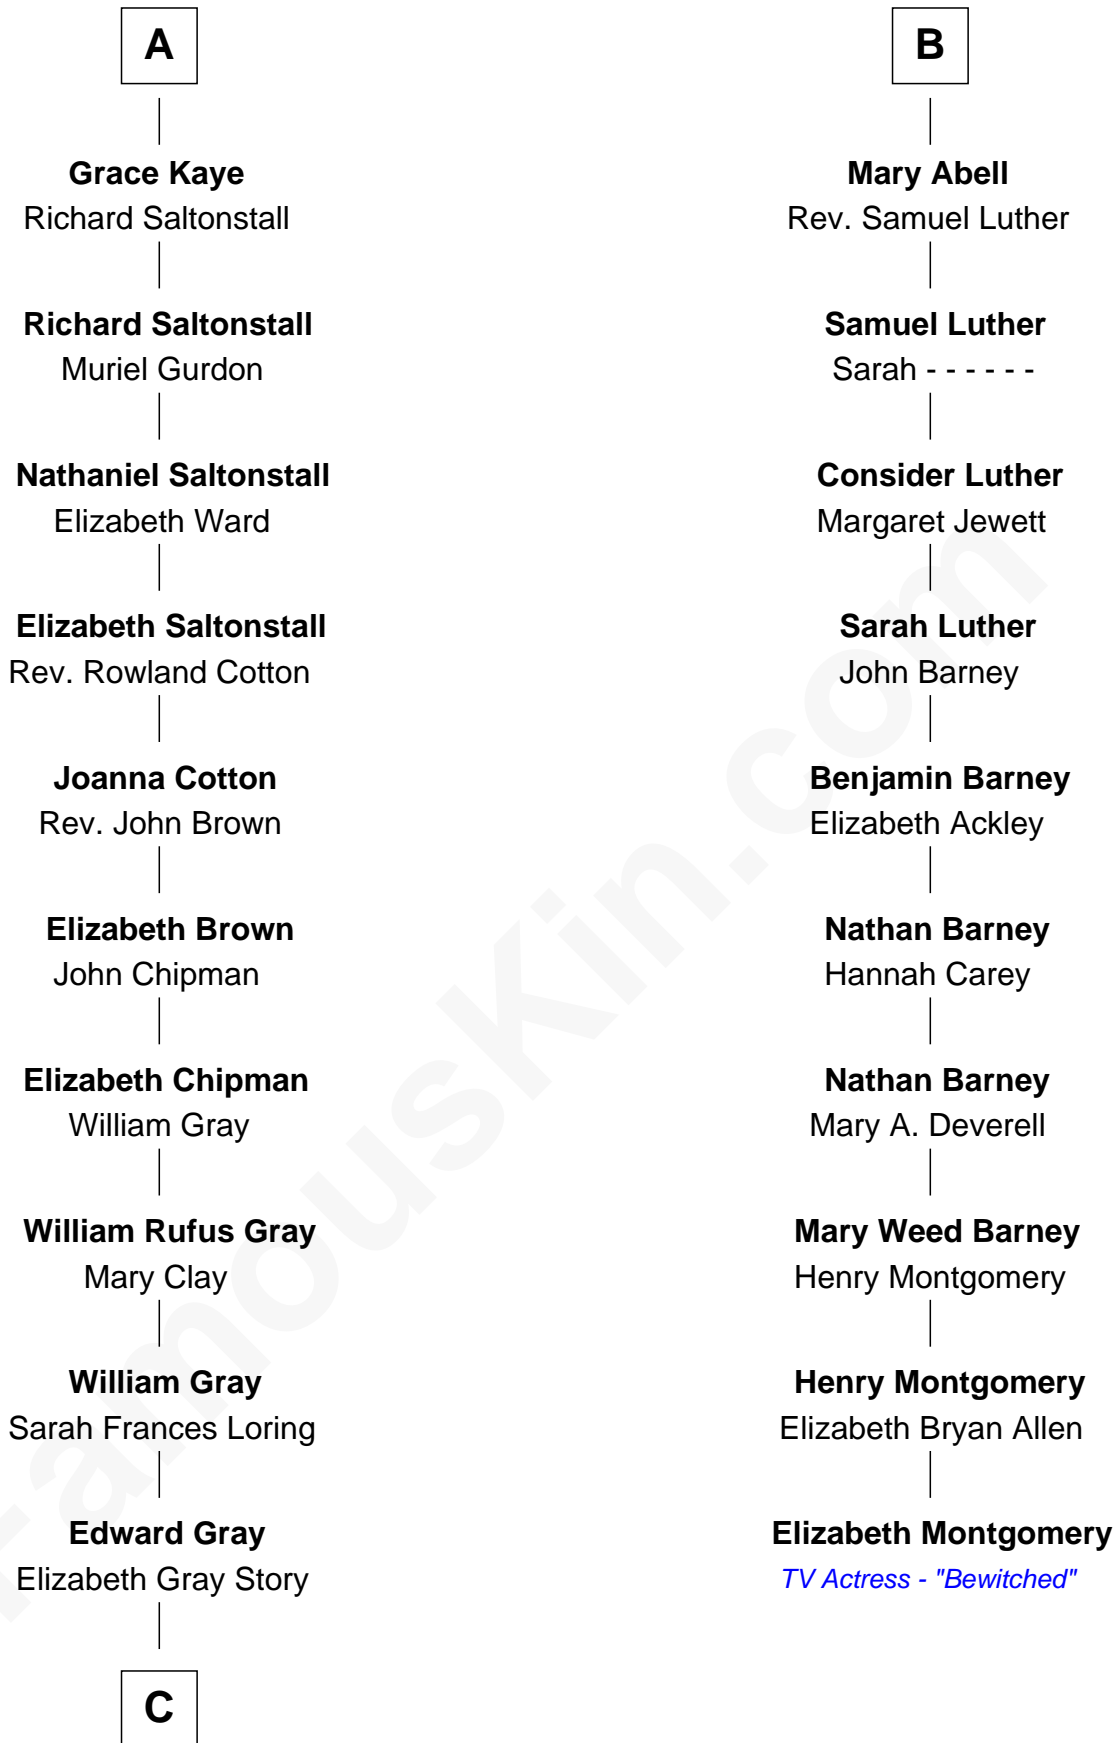

FamousKin.com
Relationship Chart of
Story Musgrave
NASA Astronaut

16th cousin 3 times removed of

Elizabeth Montgomery
TV Actress - "Bewitched"

C

—
Marguerite Gray
John Butler Swann

—
Marguerite Swann
Percy Musgrave

—
Story Musgrave
NASA Astronaut

FamousKin.com