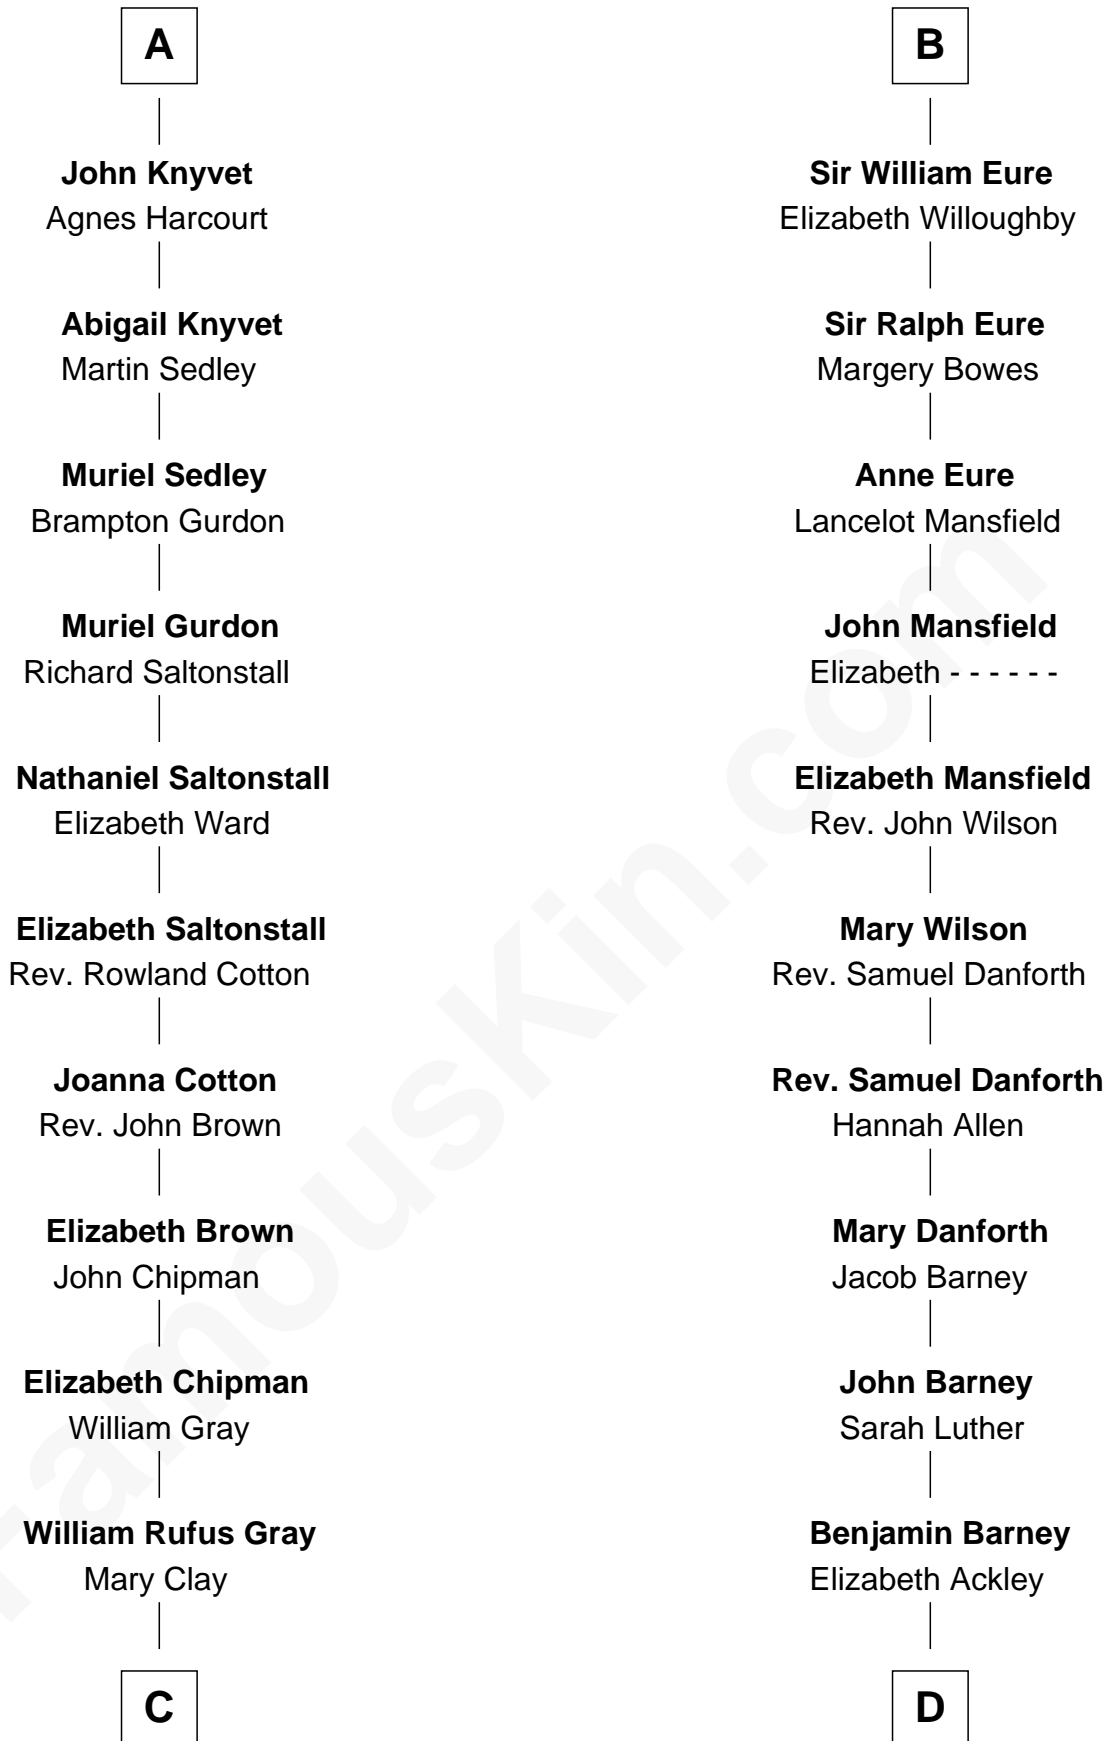

FamousKin.com Relationship Chart of

Story Musgrave

NASA Astronaut

21st cousin of

Elizabeth Montgomery

TV Actress - "Bewitched"

William III of Hainault

Jeanne of Valois

Philippa of Hainault
Edward III, King of England

John of Gaunt
Blanche of Lancaster

Elizabeth of Lancaster
John de Holand

Constance de Holand
Sir John Grey

Alice Grey
Sir William Knyvet

Sir Edmund Knyvet
Eleanor Tyrrel

Edmund Knyvet
Jane Bouchier

A

Philippa of Hainault
Edward III, King of England

John of Gaunt
Katherine Roet

Joan Beaufort
Sir Robert de Ferrers

Elizabeth Ferrers
Sir John de Greystoke

Eleanor Greystoke
Sir Ralph Eure

Sir William Eure
Margaret Constable

Sir Ralph Eure
Muriel Hastings

B

C

William Gray
Sarah Frances Loring

Edward Gray
Elizabeth Gray Story

Marguerite Gray
John Butler Swann

Marguerite Swann
Percy Musgrave