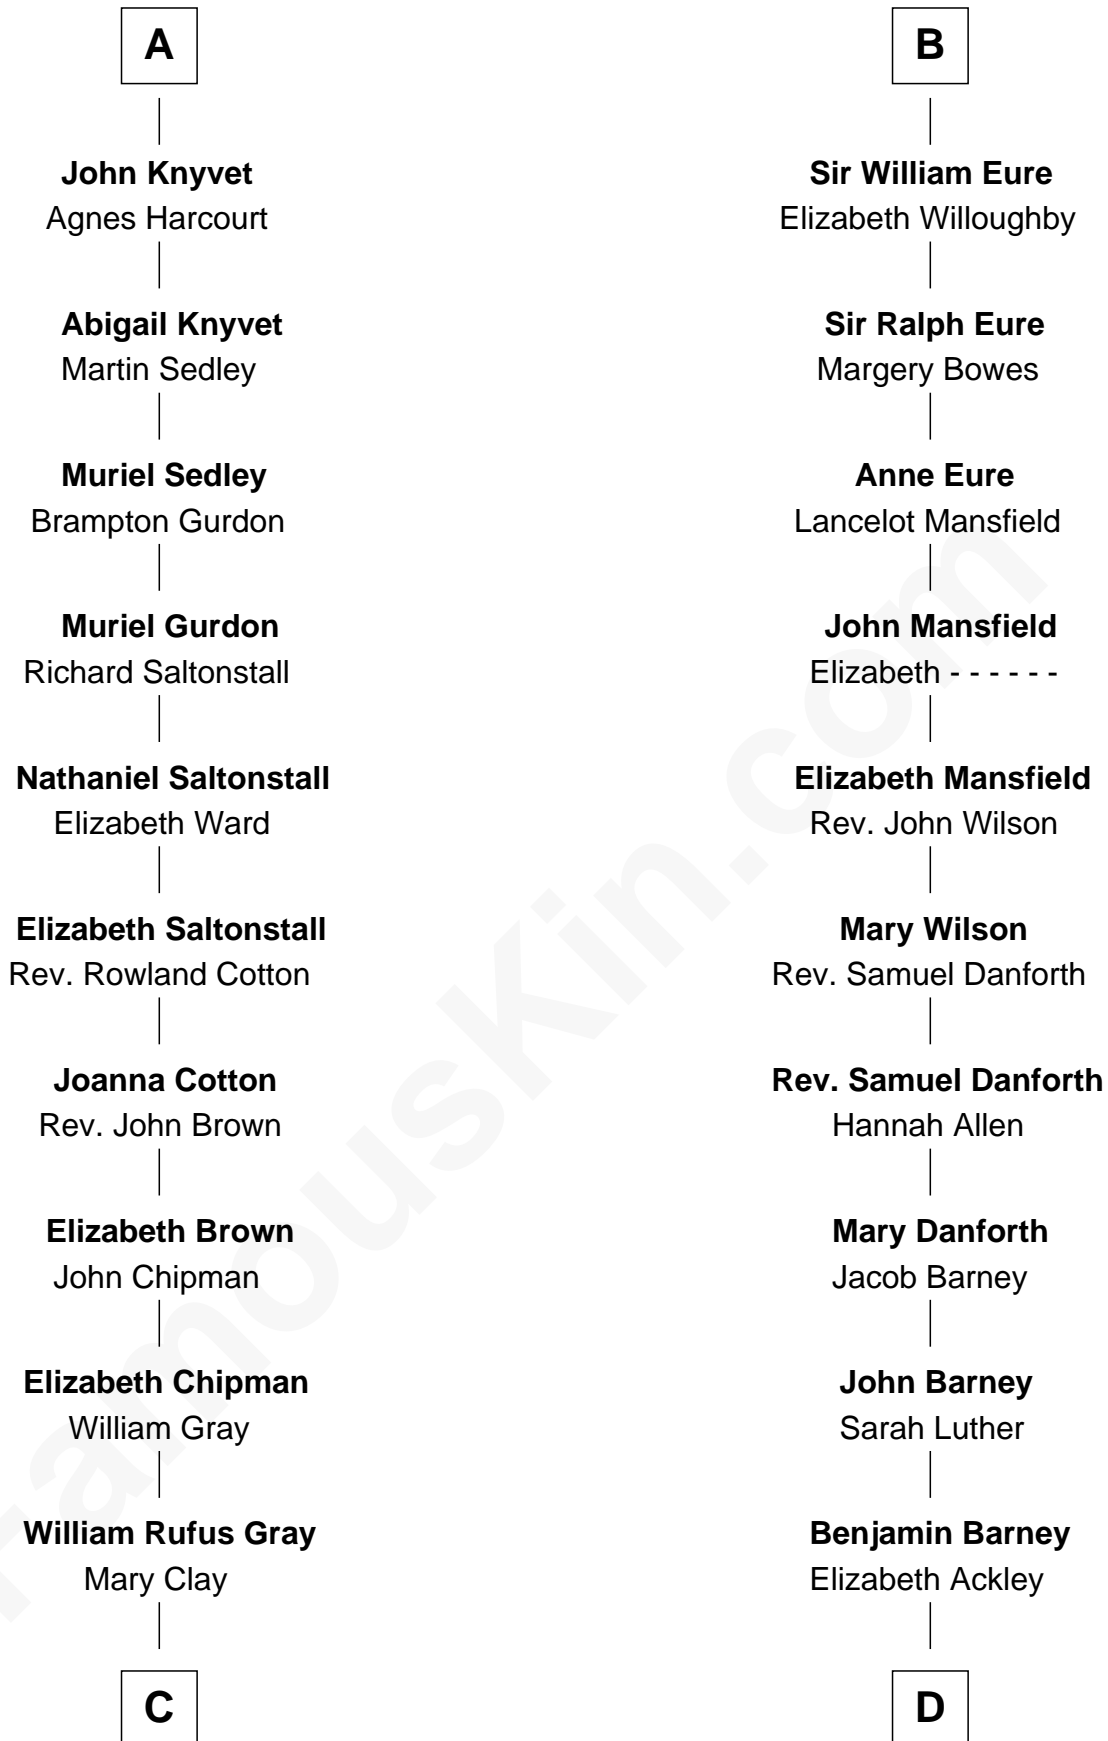

FamousKin.com

Relationship Chart of

Story Musgrave

NASA Astronaut

21st cousin of

Elizabeth Montgomery

TV Actress - "Bewitched"

C

William Gray
Sarah Frances Loring

Edward Gray
Elizabeth Gray Story

Marguerite Gray
John Butler Swann

Marguerite Swann
Percy Musgrave

Story Musgrave
NASA Astronaut

D

Nathan Barney
Hannah Carey

Nathan Barney
Mary A. Deverell