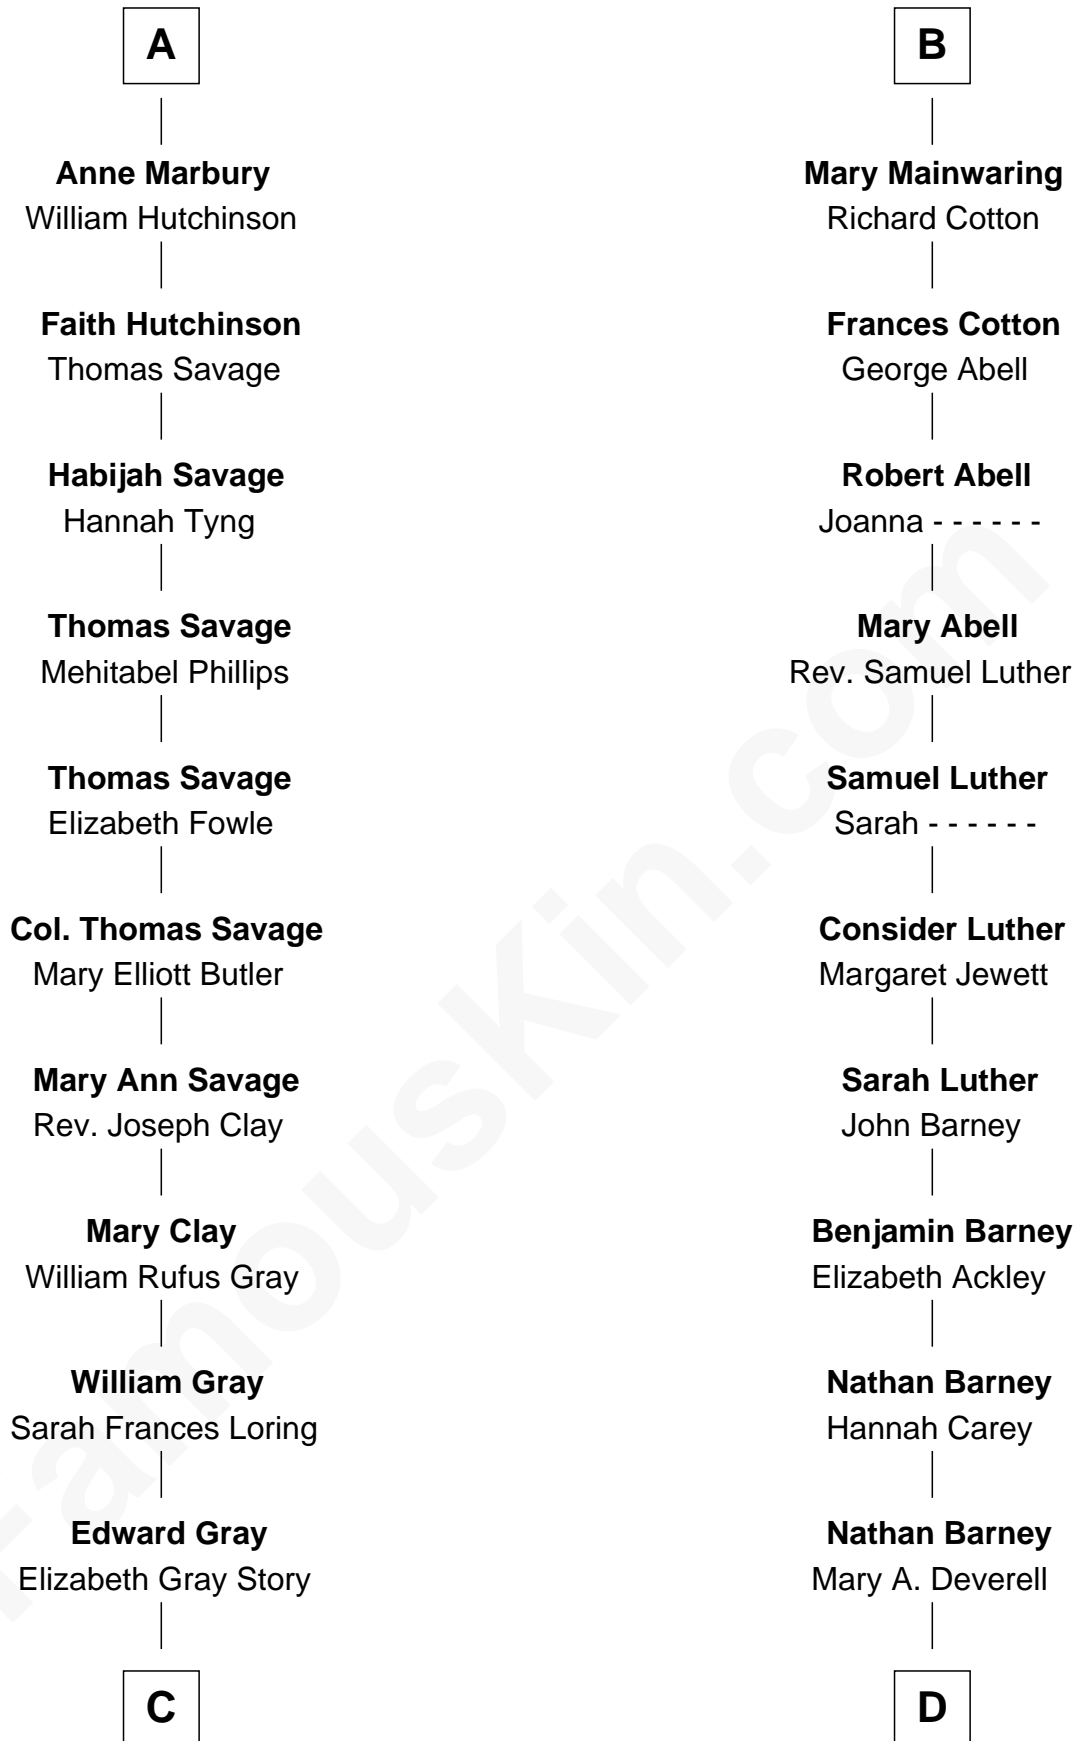

FamousKin.com Relationship Chart of

Story Musgrave

NASA Astronaut

19th cousin of

Elizabeth Montgomery

TV Actress - "Bewitched"

Robert de Ferrers
Margaret Despencer

C

Marguerite Gray
John Butler Swann

Marguerite Swann
Percy Musgrave

Story Musgrave
NASA Astronaut

D

Mary Weed Barney
Henry Montgomery

Henry Montgomery
Elizabeth Bryan Allen

Elizabeth Montgomery
TV Actress - "Bewitched"