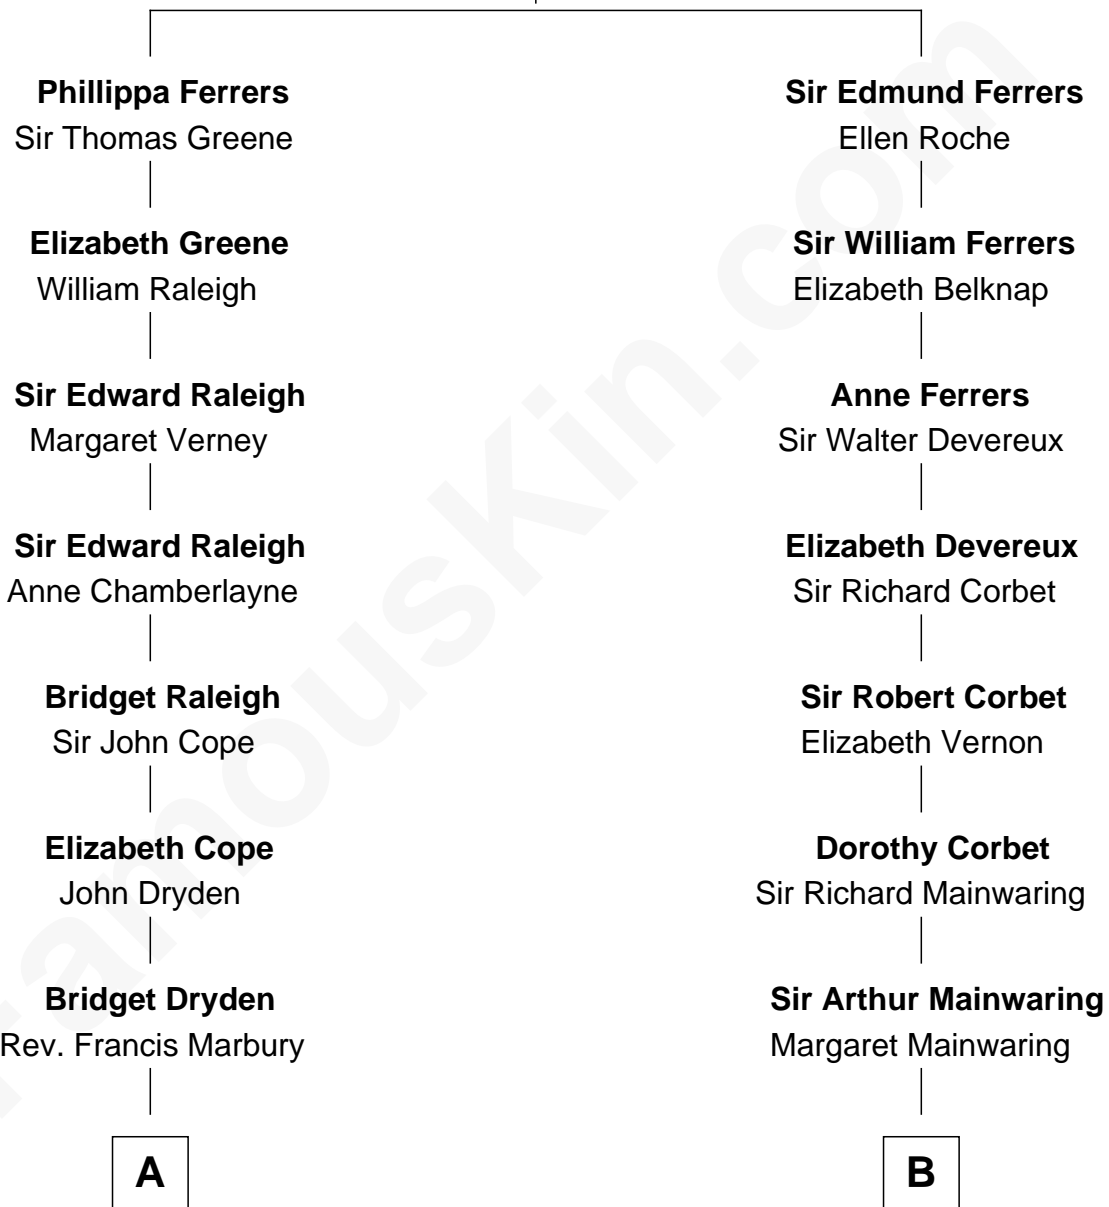

FamousKin.com Relationship Chart of

Story Musgrave

NASA Astronaut

19th cousin of

Elizabeth Montgomery

TV Actress - "Bewitched"

Robert de Ferrers
Margaret Despencer

C

Marguerite Gray
John Butler Swann

Marguerite Swann
Percy Musgrave

Story Musgrave
NASA Astronaut

D

Mary Weed Barney
Henry Montgomery

Henry Montgomery
Elizabeth Bryan Allen

Elizabeth Montgomery
TV Actress - "Bewitched"