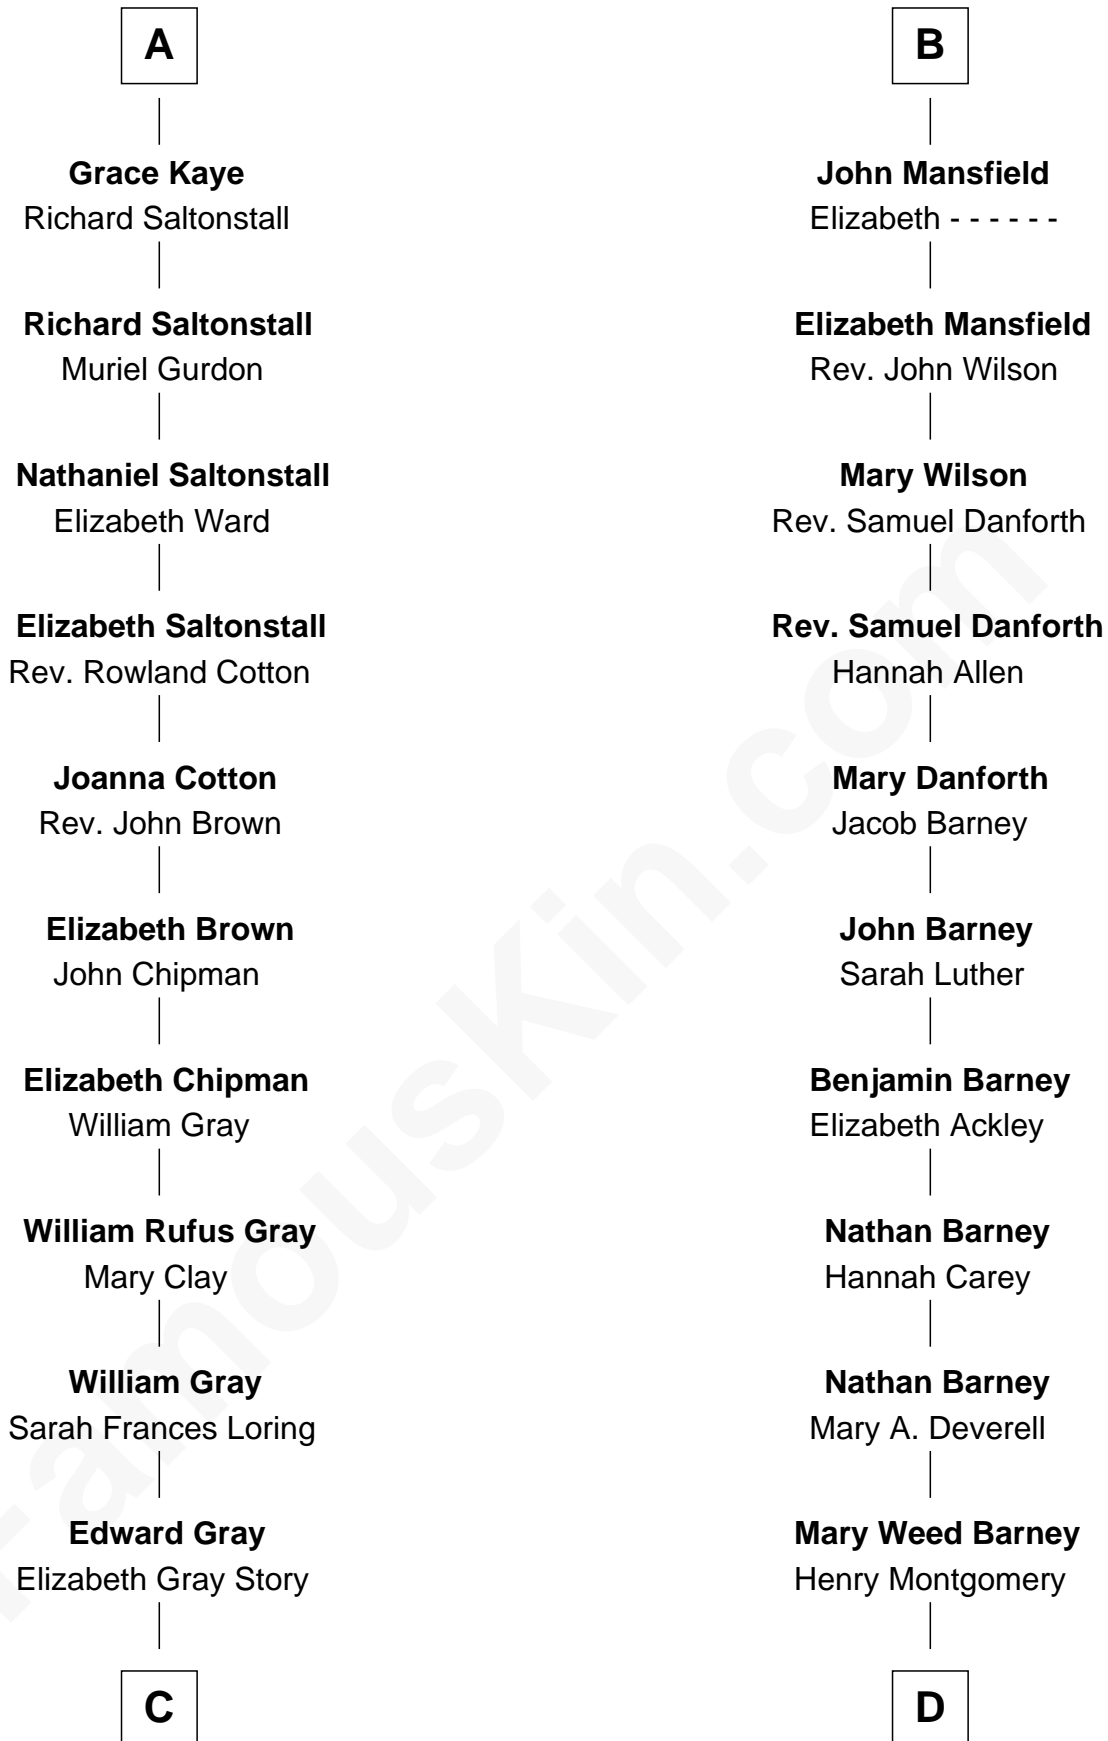

**FamousKin.com**  
**Relationship Chart of**  
**Story Musgrave**  
*NASA Astronaut*

18th cousin 1 time removed of

**Elizabeth Montgomery**  
*TV Actress - "Bewitched"*

**C**

**Marguerite Gray**  
John Butler Swann

**Marguerite Swann**  
Percy Musgrave

**Story Musgrave**  
*NASA Astronaut*

**D**

**Henry Montgomery**  
Elizabeth Bryan Allen

**Elizabeth Montgomery**  
*TV Actress - "Bewitched"*

FamousKin.com