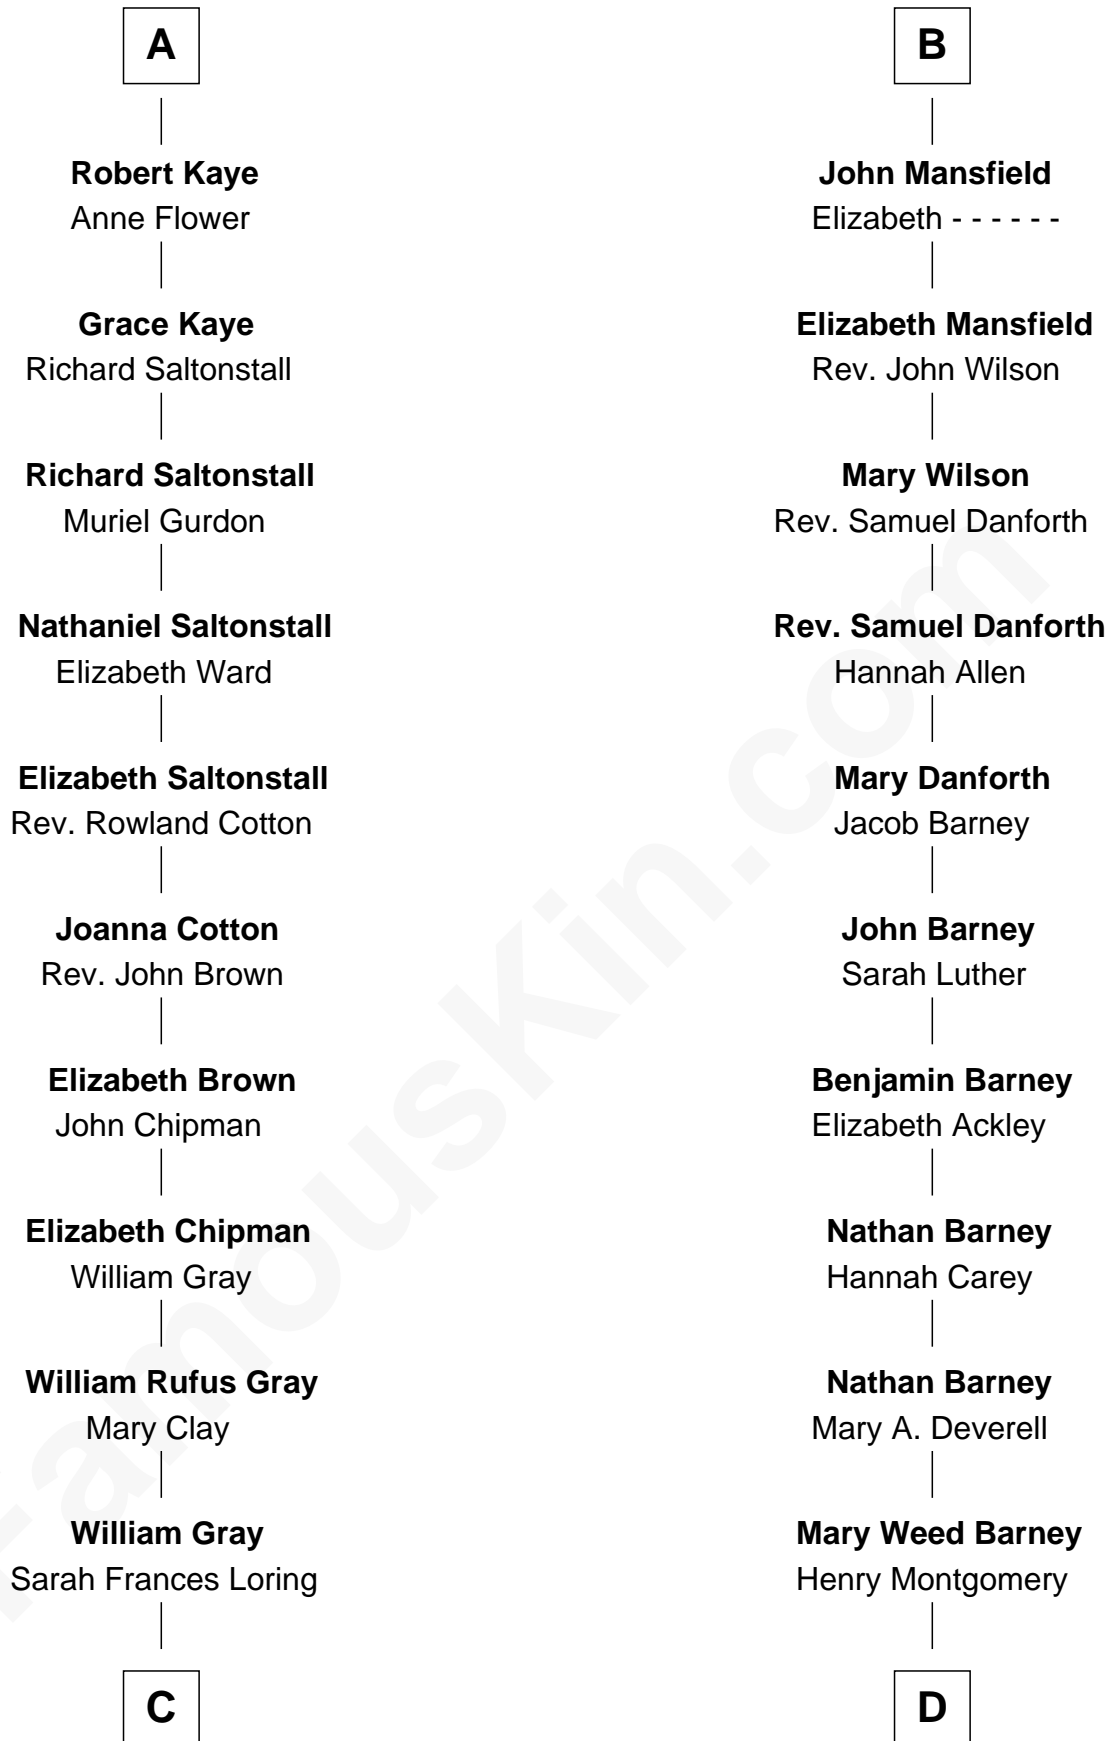

FamousKin.com
Relationship Chart of
Story Musgrave
NASA Astronaut

18th cousin 2 times removed of

Elizabeth Montgomery
TV Actress - "Bewitched"

C

Edward Gray
Elizabeth Gray Story

Marguerite Gray
John Butler Swann

Marguerite Swann
Percy Musgrave

Story Musgrave
NASA Astronaut

D

Henry Montgomery
Elizabeth Bryan Allen

Elizabeth Montgomery
TV Actress - "Bewitched"

FamousKin.com