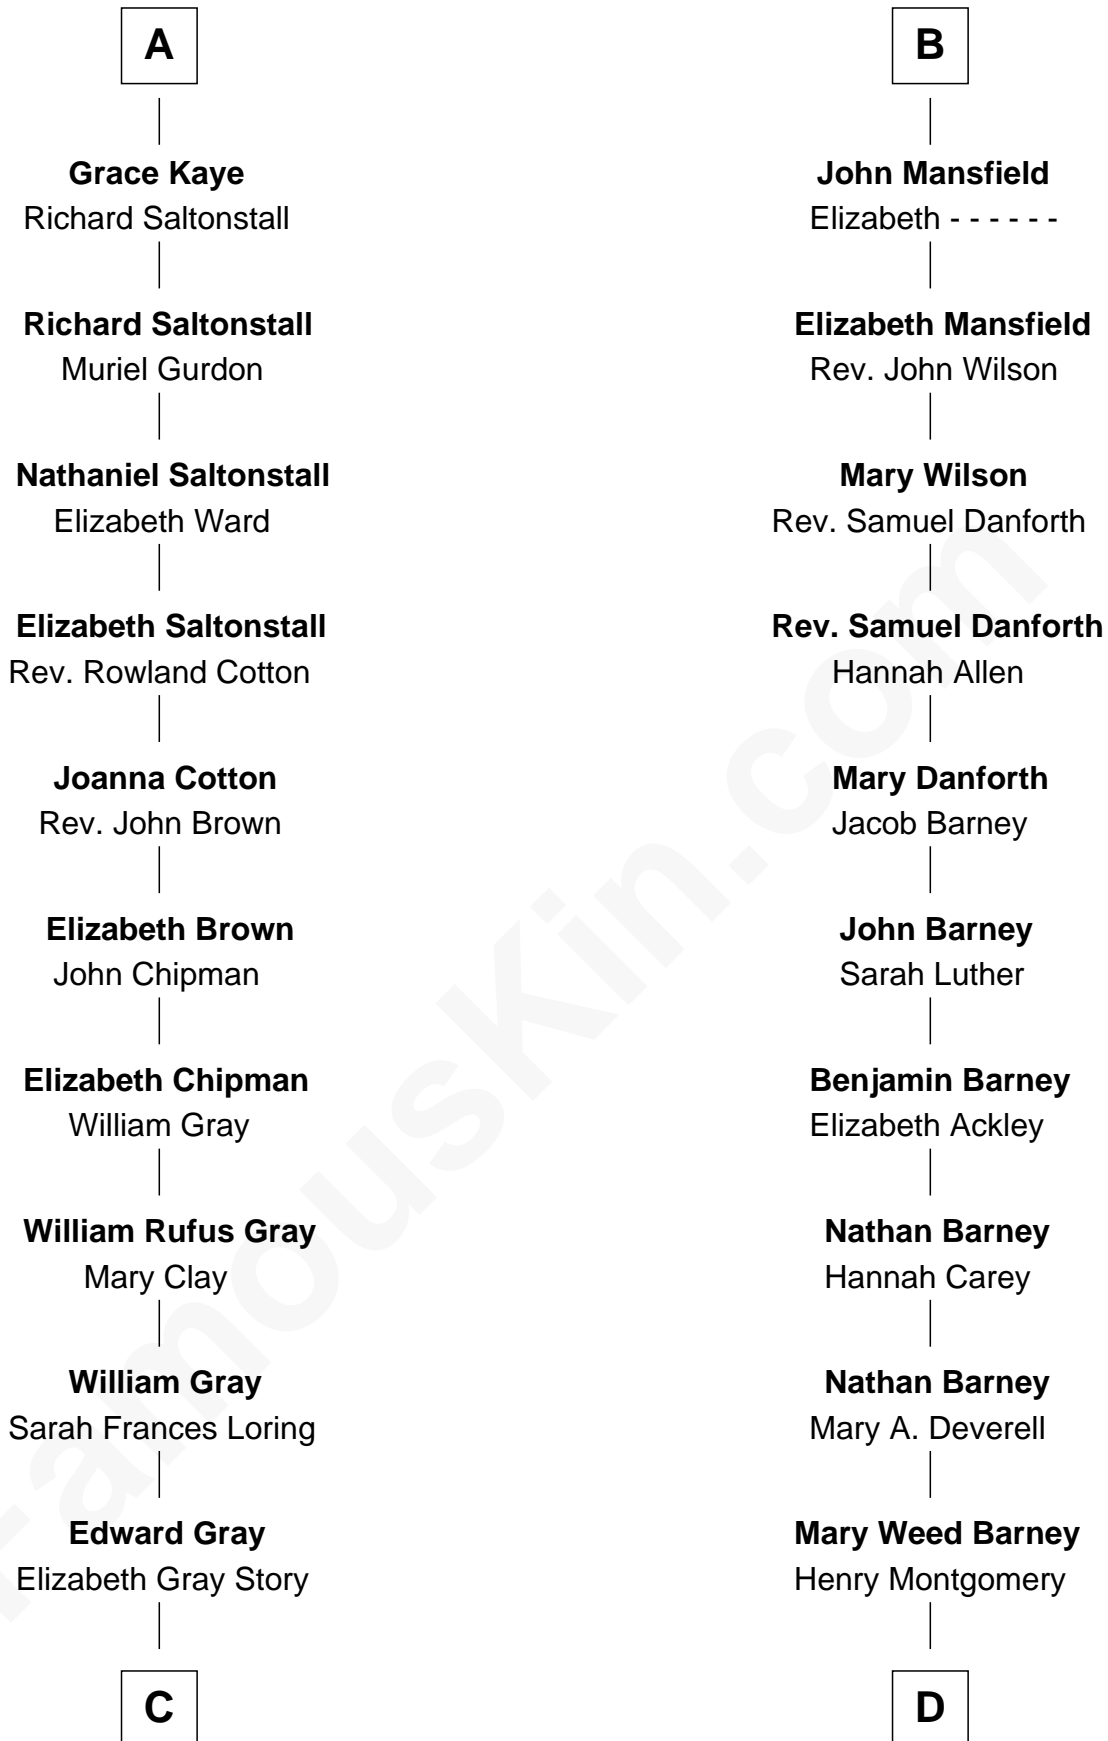

FamousKin.com
Relationship Chart of
Story Musgrave
NASA Astronaut

18th cousin 1 time removed of

Elizabeth Montgomery
TV Actress - "Bewitched"

C

Marguerite Gray
John Butler Swann

Marguerite Swann
Percy Musgrave

Story Musgrave
NASA Astronaut

D

Henry Montgomery
Elizabeth Bryan Allen

Elizabeth Montgomery
TV Actress - "Bewitched"

FamousKin.com