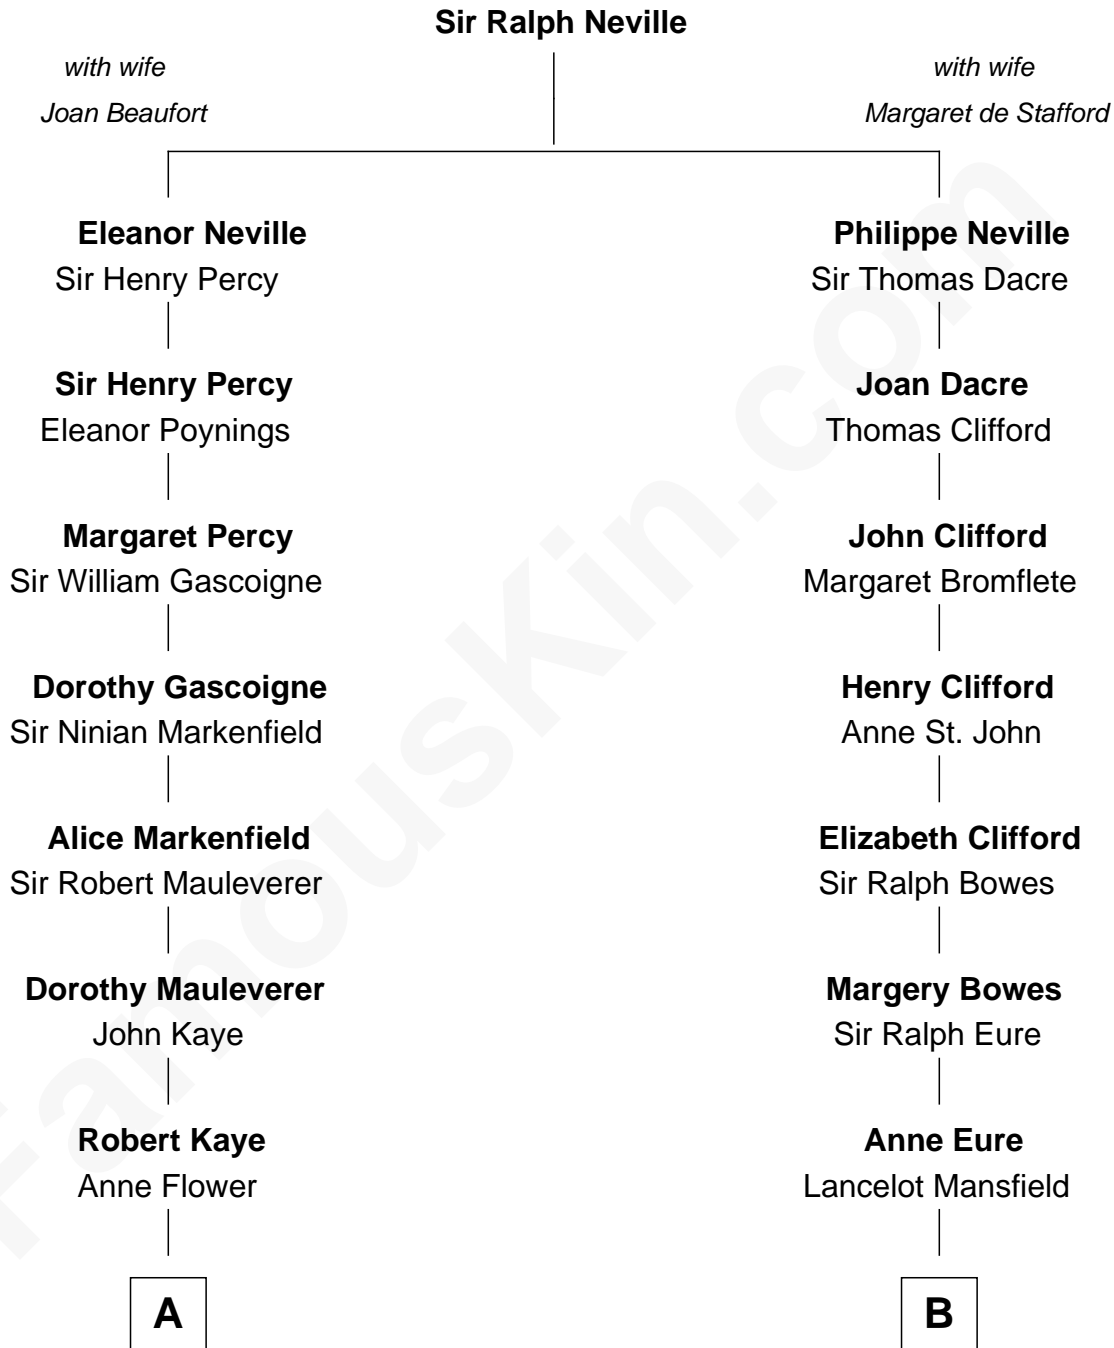

FamousKin.com
Relationship Chart of
Story Musgrave
NASA Astronaut

18th cousin 1 time removed of

Elizabeth Montgomery
TV Actress - "Bewitched"

C

Marguerite Gray
John Butler Swann

Marguerite Swann
Percy Musgrave

Story Musgrave
NASA Astronaut

D

Henry Montgomery
Elizabeth Bryan Allen

Elizabeth Montgomery
TV Actress - "Bewitched"

FamousKin.com