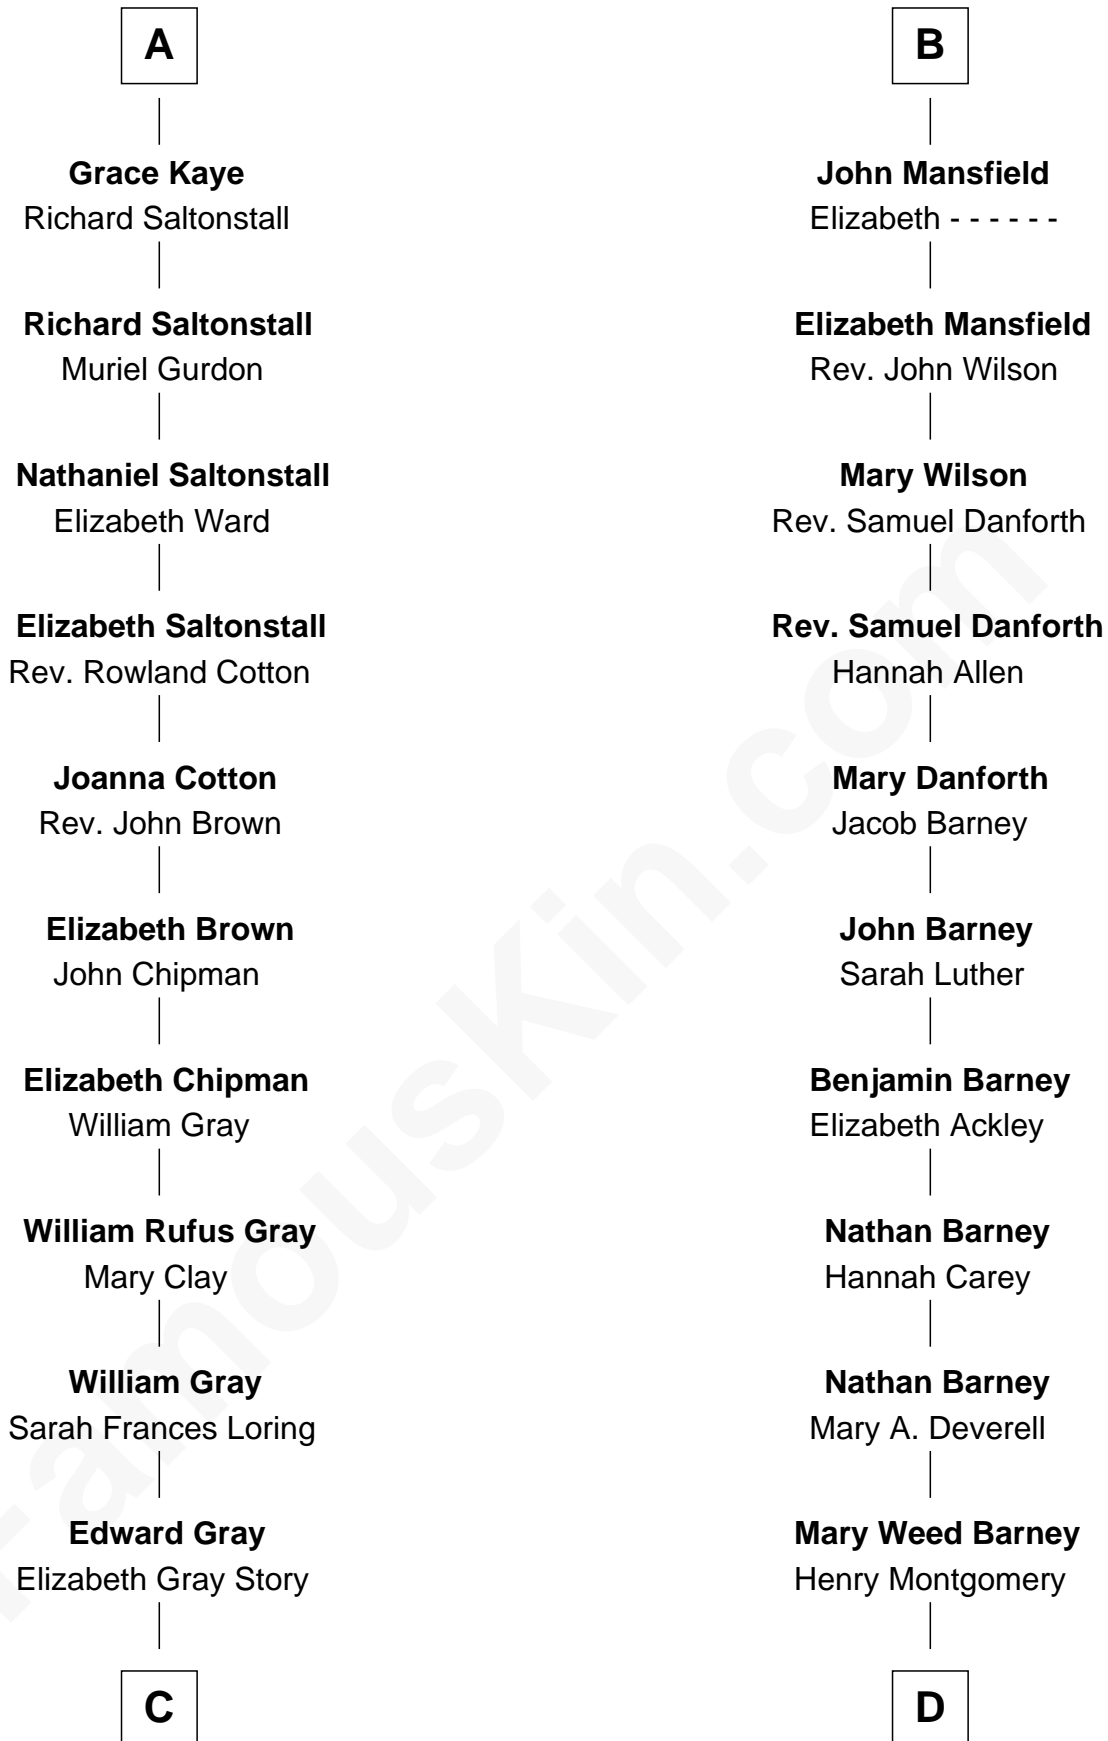

## Relationship Chart of

### Story Musgrave

NASA Astronaut

18th cousin 1 time removed of

**Elizabeth Montgomery**  
TV Actress - "Bewitched"

**C**

**Marguerite Gray**  
John Butler Swann

**Marguerite Swann**  
Percy Musgrave

**Story Musgrave**  
*NASA Astronaut*

**D**

**Henry Montgomery**  
Elizabeth Bryan Allen

**Elizabeth Montgomery**  
*TV Actress - "Bewitched"*

FamousKin.com