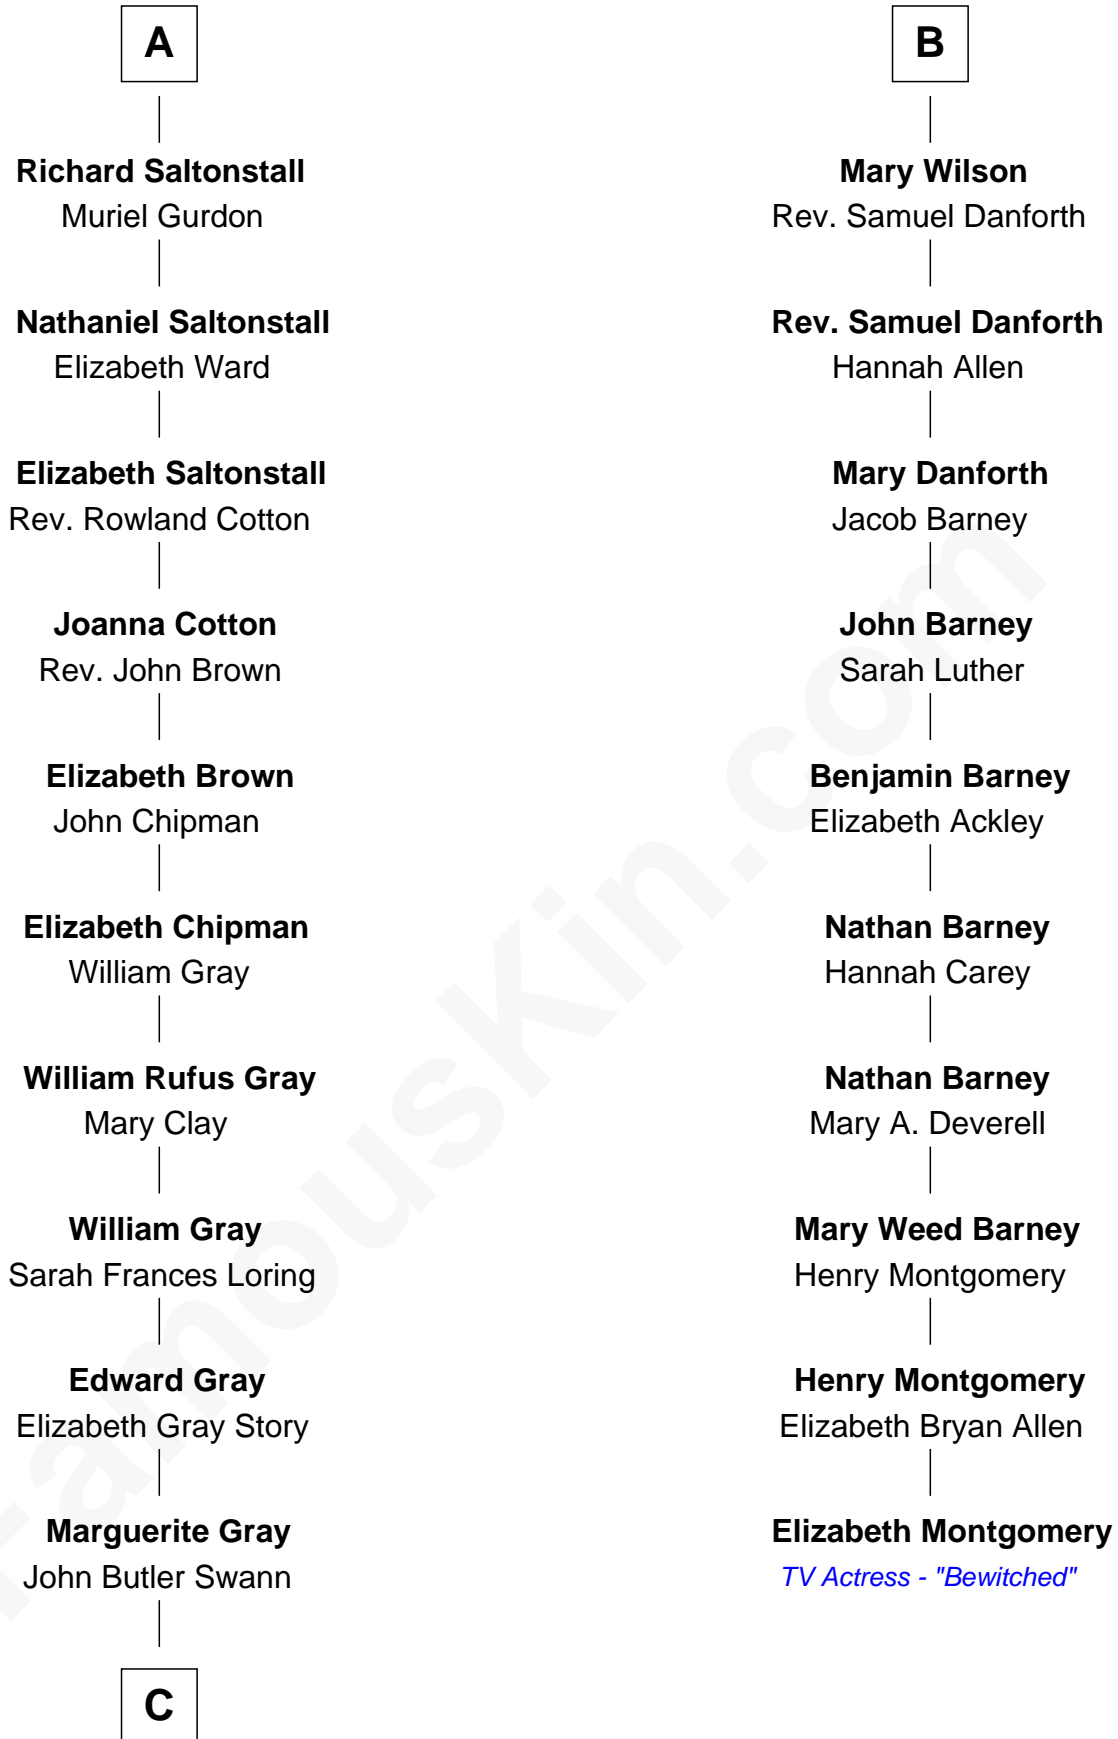

FamousKin.com
Relationship Chart of
Story Musgrave
NASA Astronaut

16th cousin 2 times removed of

Elizabeth Montgomery
TV Actress - "Bewitched"

C

—
Marguerite Swann

Percy Musgrave

—
Story Musgrave

NASA Astronaut

FamousKin.com