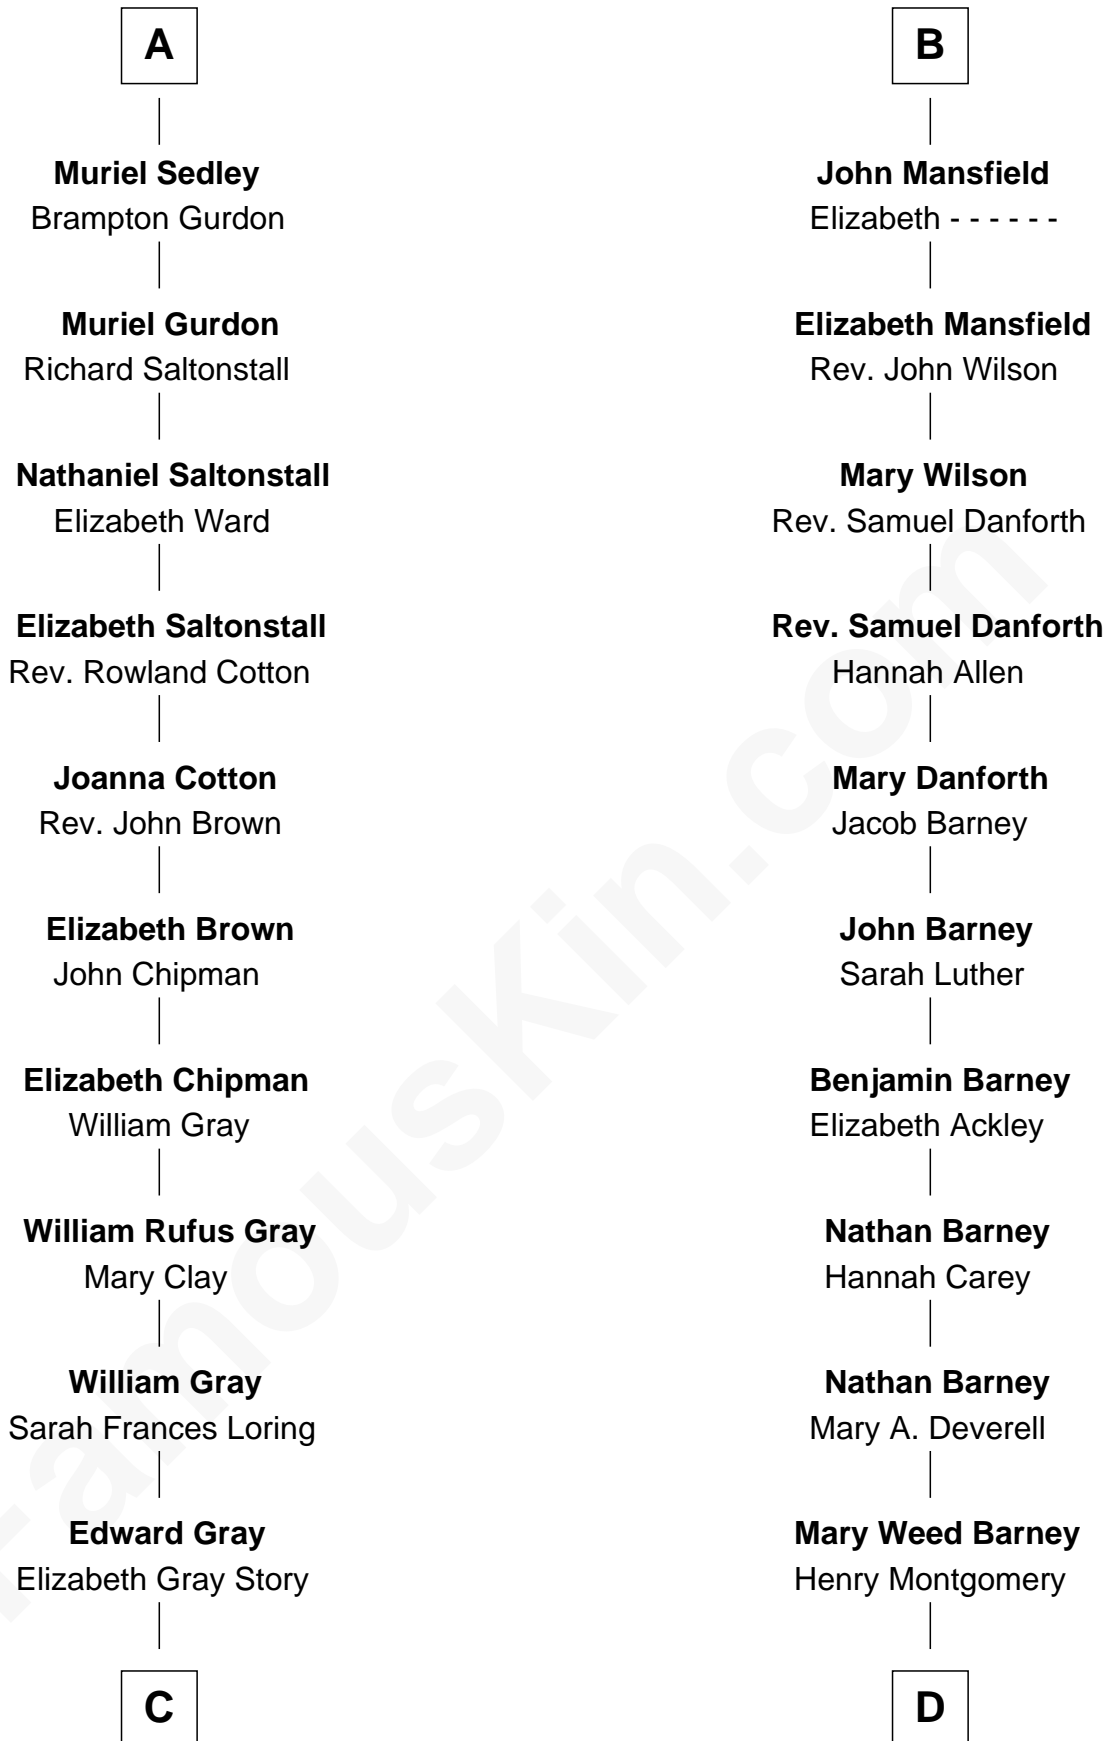

FamousKin.com

Relationship Chart of

Story Musgrave

NASA Astronaut

18th cousin 1 time removed of

Elizabeth Montgomery
TV Actress - "Bewitched"

C

Marguerite Gray
John Butler Swann

Marguerite Swann
Percy Musgrave

Story Musgrave
NASA Astronaut

D

Henry Montgomery
Elizabeth Bryan Allen

Elizabeth Montgomery
TV Actress - "Bewitched"

FamousKin.com