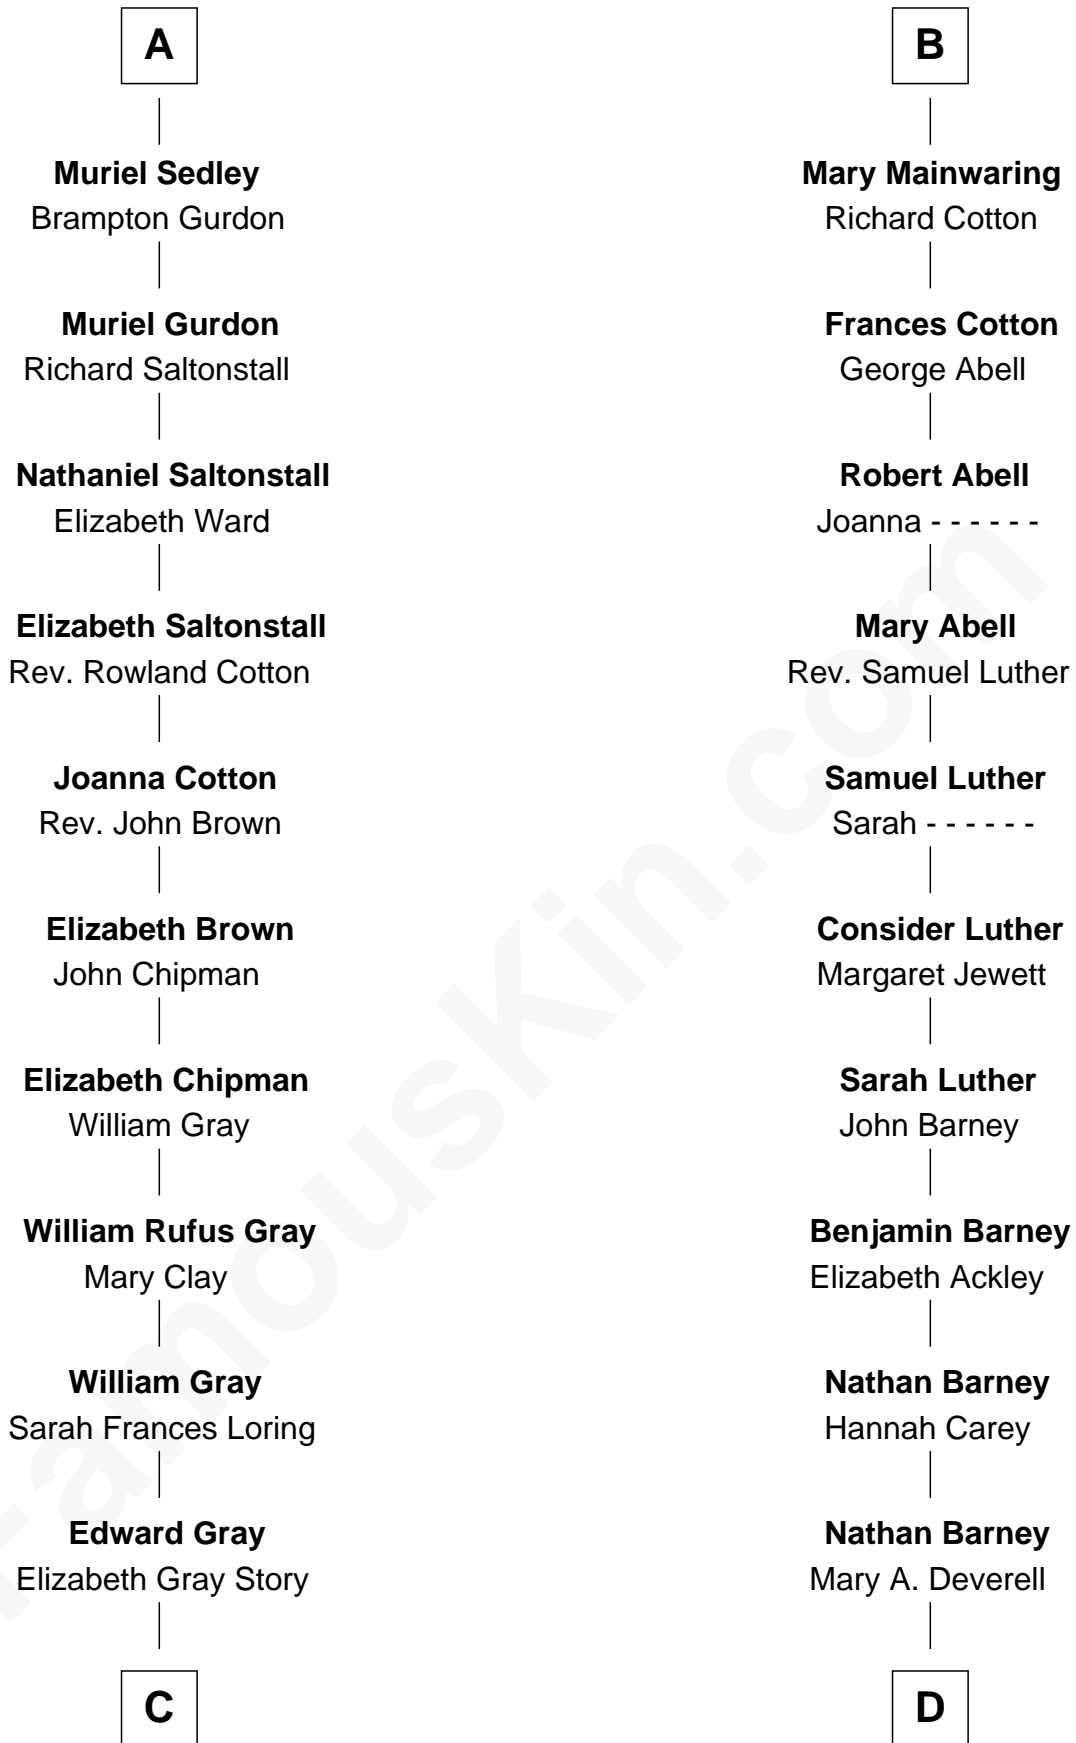

# FamousKin.com Relationship Chart of

**Story Musgrave**

*NASA Astronaut*

19th cousin of

**Elizabeth Montgomery**

*TV Actress - "Bewitched"*

**Sir Richard Fitzalan**

Elizabeth de Bohun

**Elizabeth Fitzalan**  
Sir Thomas Mowbray

**Margaret Mowbray**  
Sir Robert Howard

**Sir John Howard**  
Margaret Chedworth

**Katherine Howard**  
Sir John Bouchier

**Jane Bouchier**  
Edmund Knyvet

**John Knyvet**  
Agnes Harcourt

**Abigail Knyvet**  
Martin Sedley

**A**

**Joan Fitzalan**  
Sir William Beauchamp

**Joan Beauchamp**  
James Butler

**Elizabeth Butler**  
John Talbot

**Ann Talbot**  
Sir Henry Vernon

**Elizabeth Vernon**  
Sir Robert Corbet

**Dorothy Corbet**  
Sir Richard Mainwaring

**Sir Arthur Mainwaring**  
Margaret Mainwaring

**B**

**C**

**Marguerite Gray**  
John Butler Swann

**Marguerite Swann**  
Percy Musgrave

**Story Musgrave**  
*NASA Astronaut*