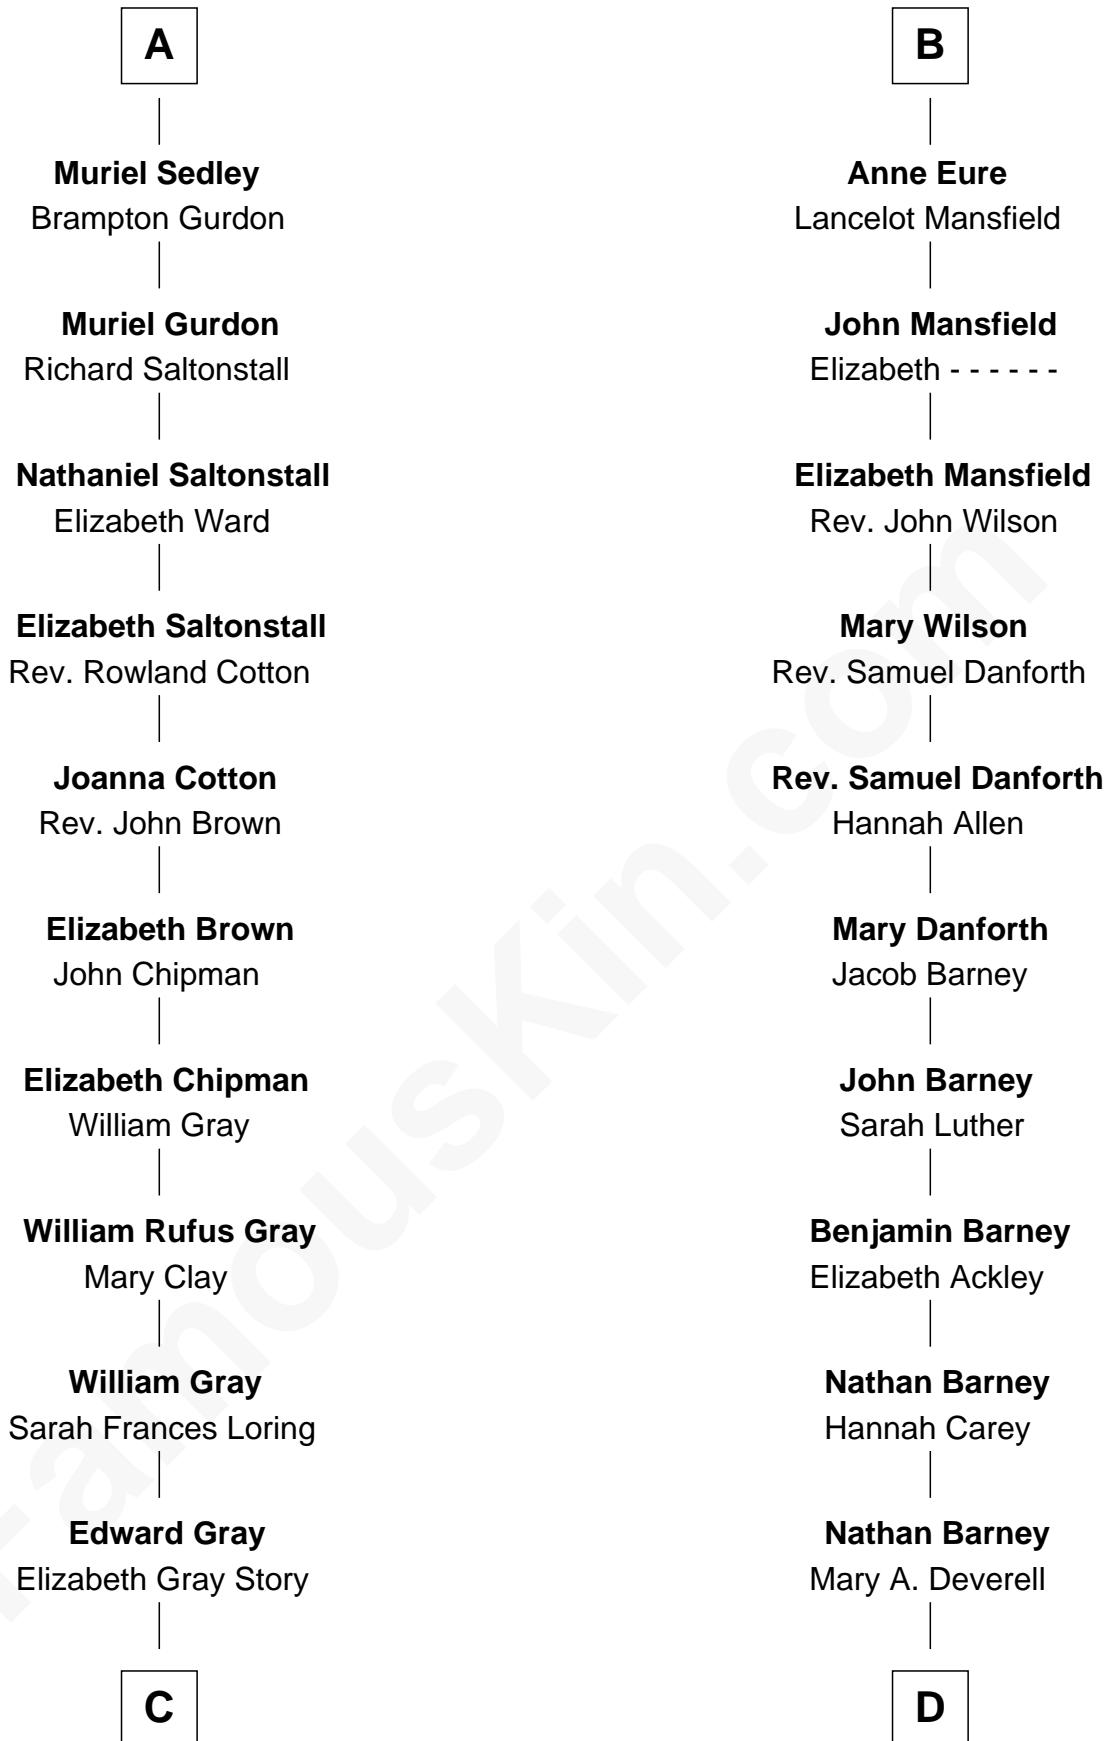

FamousKin.com

Relationship Chart of

Story Musgrave

NASA Astronaut

19th cousin of

Elizabeth Montgomery

TV Actress - "Bewitched"

C

Marguerite Gray
John Butler Swann

Marguerite Swann
Percy Musgrave

Story Musgrave
NASA Astronaut

D

Mary Weed Barney
Henry Montgomery

Henry Montgomery
Elizabeth Bryan Allen

Elizabeth Montgomery
TV Actress - "Bewitched"