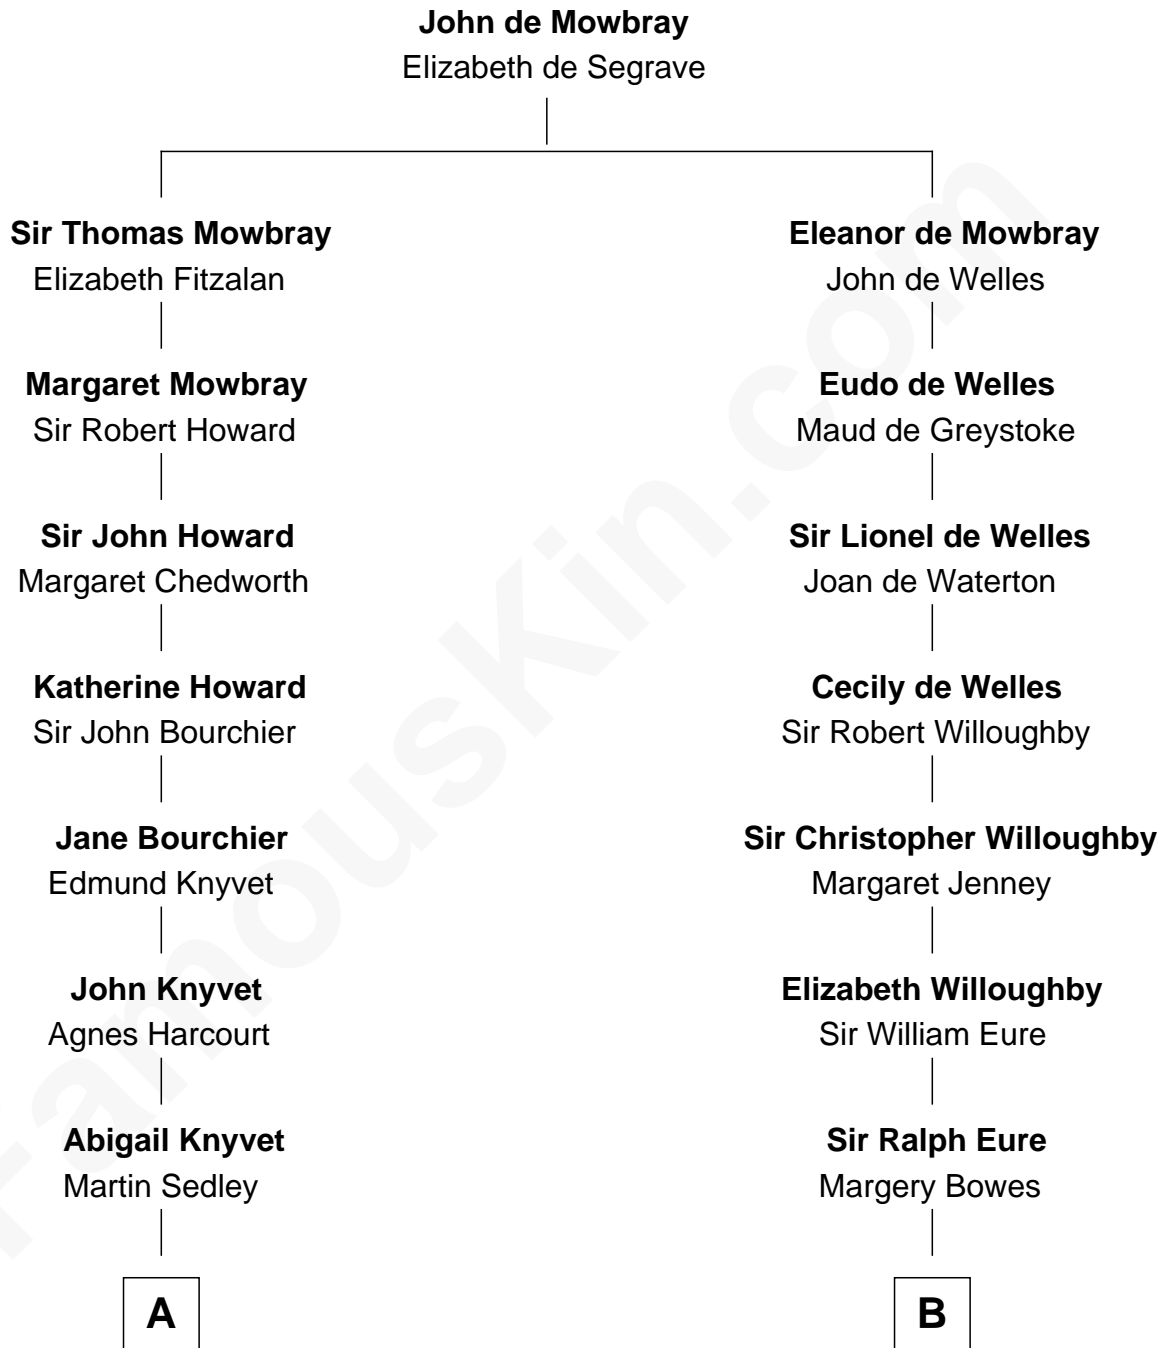

FamousKin.com

Relationship Chart of

Story Musgrave

NASA Astronaut

19th cousin of

Elizabeth Montgomery

TV Actress - "Bewitched"

C

Marguerite Gray
John Butler Swann

Marguerite Swann
Percy Musgrave

Story Musgrave
NASA Astronaut

D

Mary Weed Barney
Henry Montgomery

Henry Montgomery
Elizabeth Bryan Allen

Elizabeth Montgomery
TV Actress - "Bewitched"