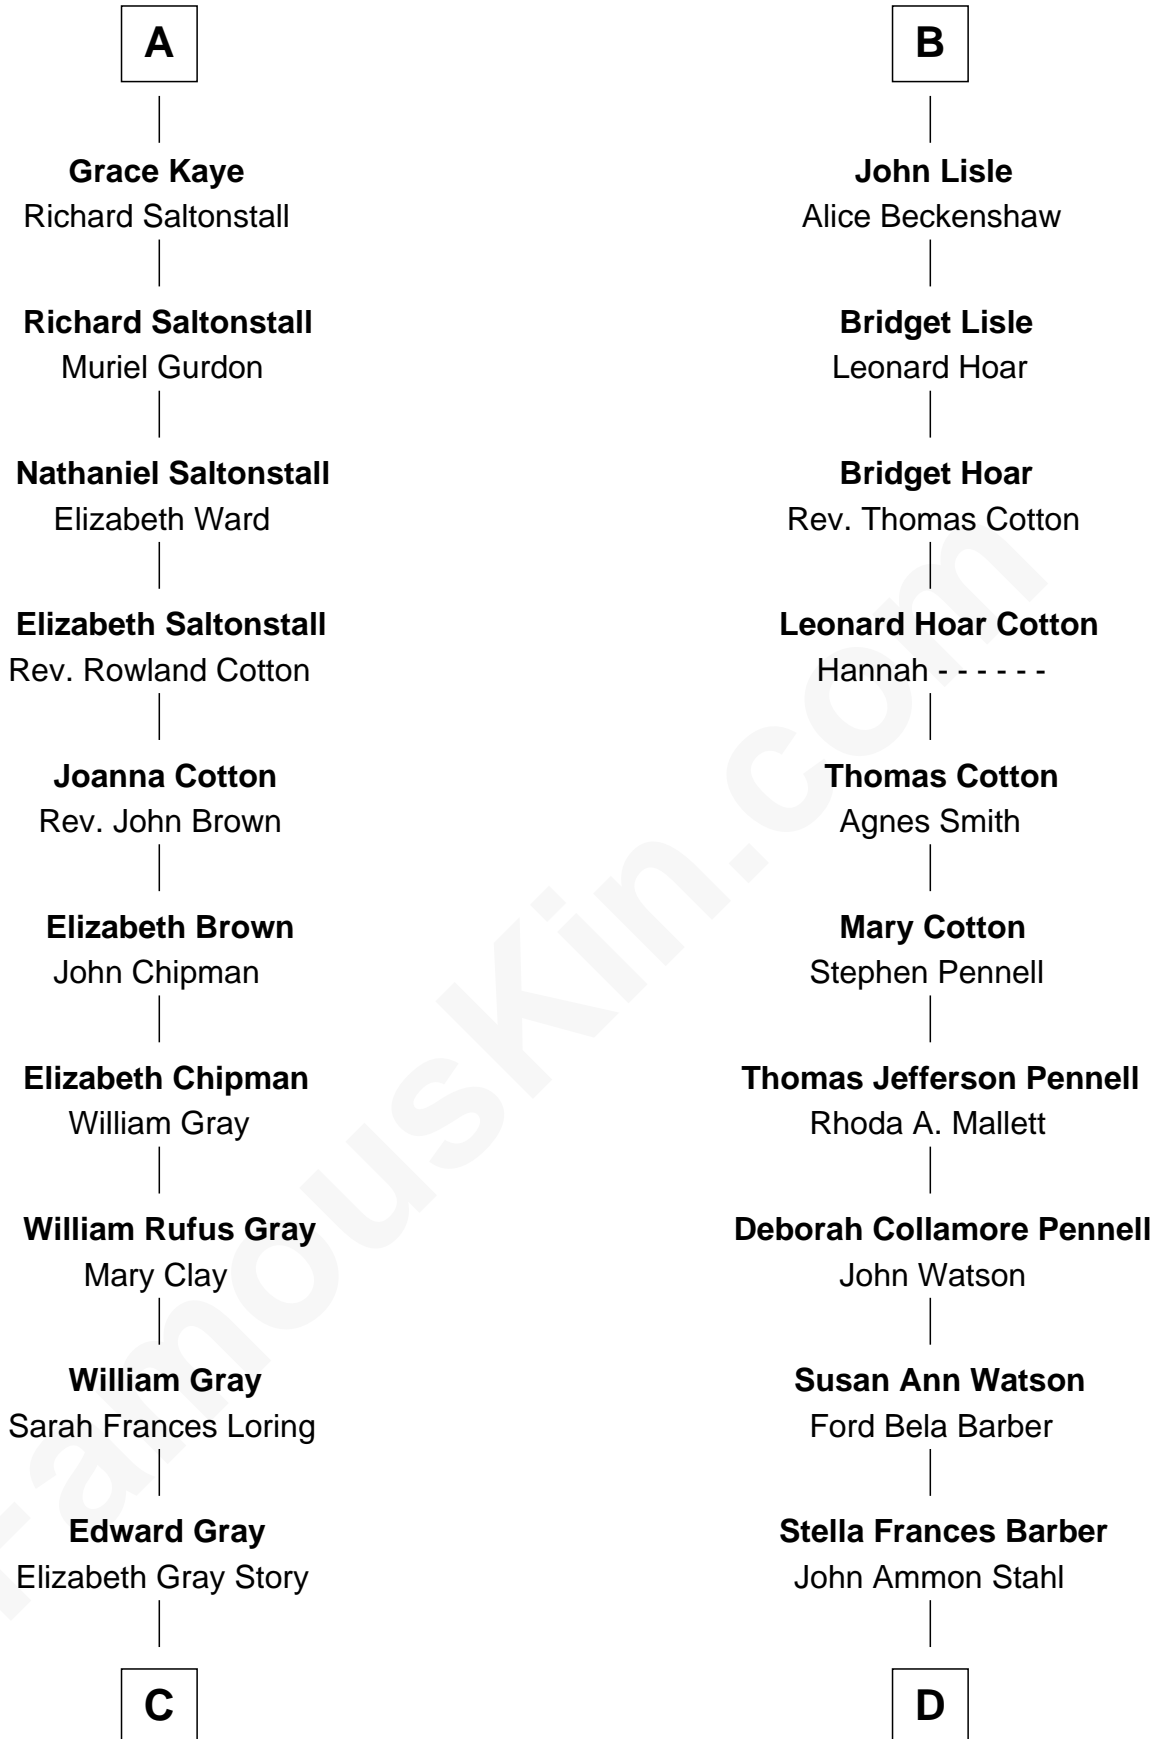

**FamousKin.com**  
**Relationship Chart of**  
**Story Musgrave**  
*NASA Astronaut*

18th cousin 1 time removed of

**Warren Buffett**  
*Chairman & CEO, Berkshire Hathaway*

**Sir Thomas Aylesbury**  
 Katherine Pabenham

**Isabel Aylesbury**  
 Sir Thomas Chaworth

**Eleanor Aylesbury**  
 Sir Humphrey Stafford

**Elizabeth Chaworth**  
 Sir William FitzWilliam

**Anne Stafford**  
 Sir William Berkeley

**Isabel FitzWilliam**  
 Richard Wentworth

**John Kaye**  
 Dorothy Mauleverer

**Mary Berkeley**  
 Sir John Hungerford

**Robert Kaye**  
 Anne Flower

**Bridget Hungerford**  
 Sir William Lisle

**A**

**B**

**C**

**Marguerite Gray**  
John Butler Swann

**Marguerite Swann**  
Percy Musgrave

**Story Musgrave**  
*NASA Astronaut*

**D**

**Leila Stahl**  
Howard Homan Buffett

**Warren Buffett**  
*Chairman & CEO, Berkshire Hathaway*

FamousKin.com