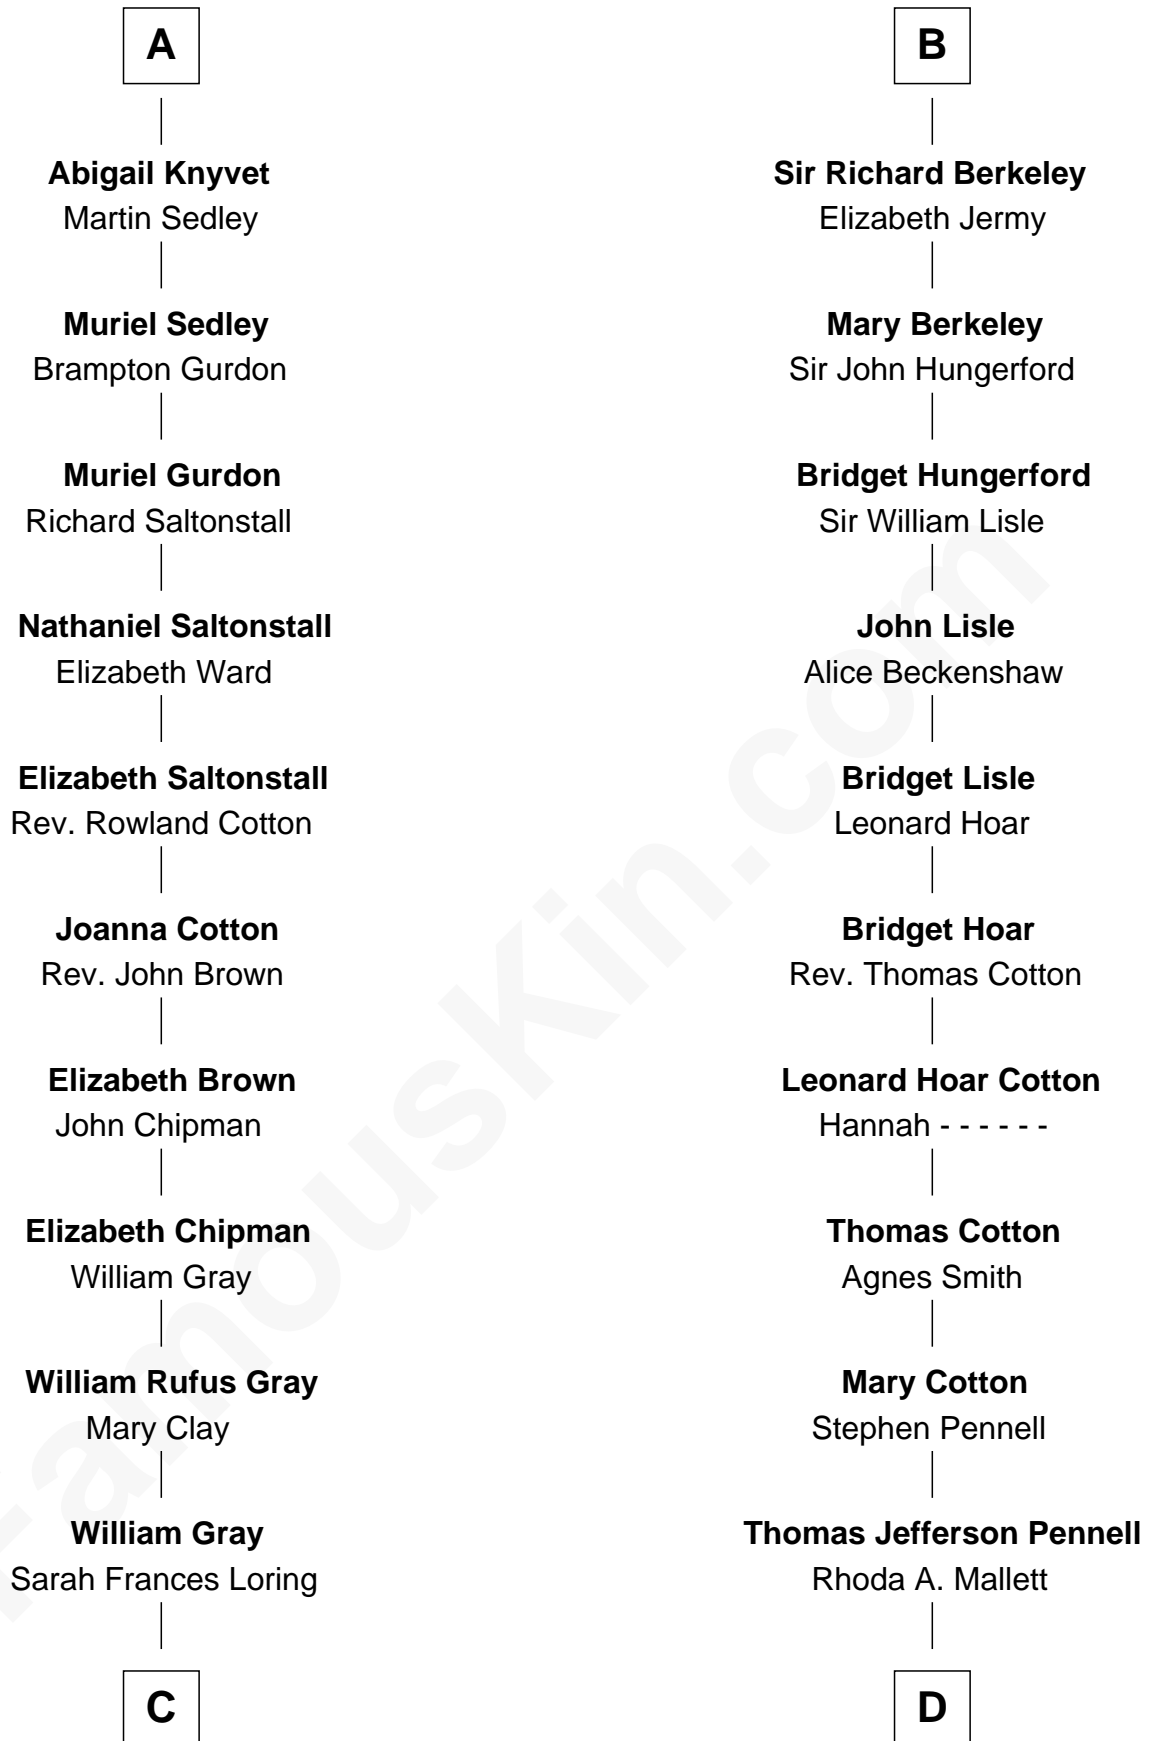

FamousKin.com
Relationship Chart of
Story Musgrave
NASA Astronaut

20th cousin 1 time removed of
Warren Buffett
Chairman & CEO, Berkshire Hathaway

C

Edward Gray
Elizabeth Gray Story

Marguerite Gray
John Butler Swann

Marguerite Swann
Percy Musgrave

Story Musgrave
NASA Astronaut

D

Deborah Collamore Pennell
John Watson

Susan Ann Watson
Ford Bela Barber

Stella Frances Barber
John Ammon Stahl

Leila Stahl
Howard Homan Buffett