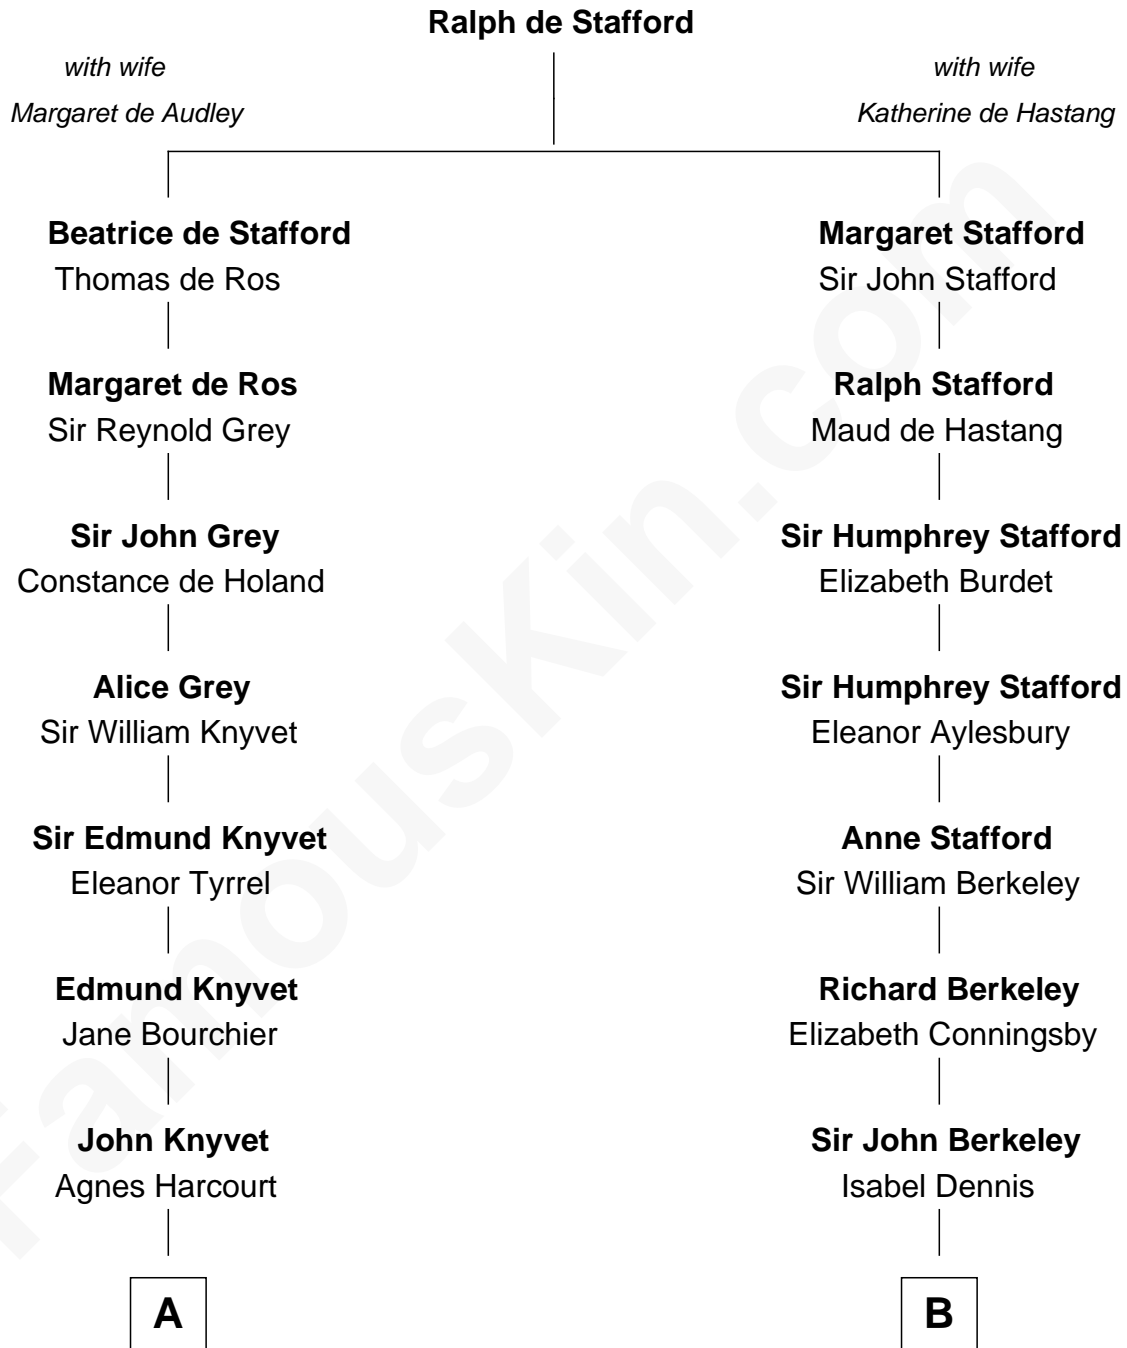

FamousKin.com
Relationship Chart of
Story Musgrave
NASA Astronaut

20th cousin 1 time removed of
Warren Buffett
Chairman & CEO, Berkshire Hathaway

C

Edward Gray
Elizabeth Gray Story

Marguerite Gray
John Butler Swann

Marguerite Swann
Percy Musgrave

Story Musgrave
NASA Astronaut

D

Deborah Collamore Pennell
John Watson

Susan Ann Watson
Ford Bela Barber

Stella Frances Barber
John Ammon Stahl

Leila Stahl
Howard Homan Buffett