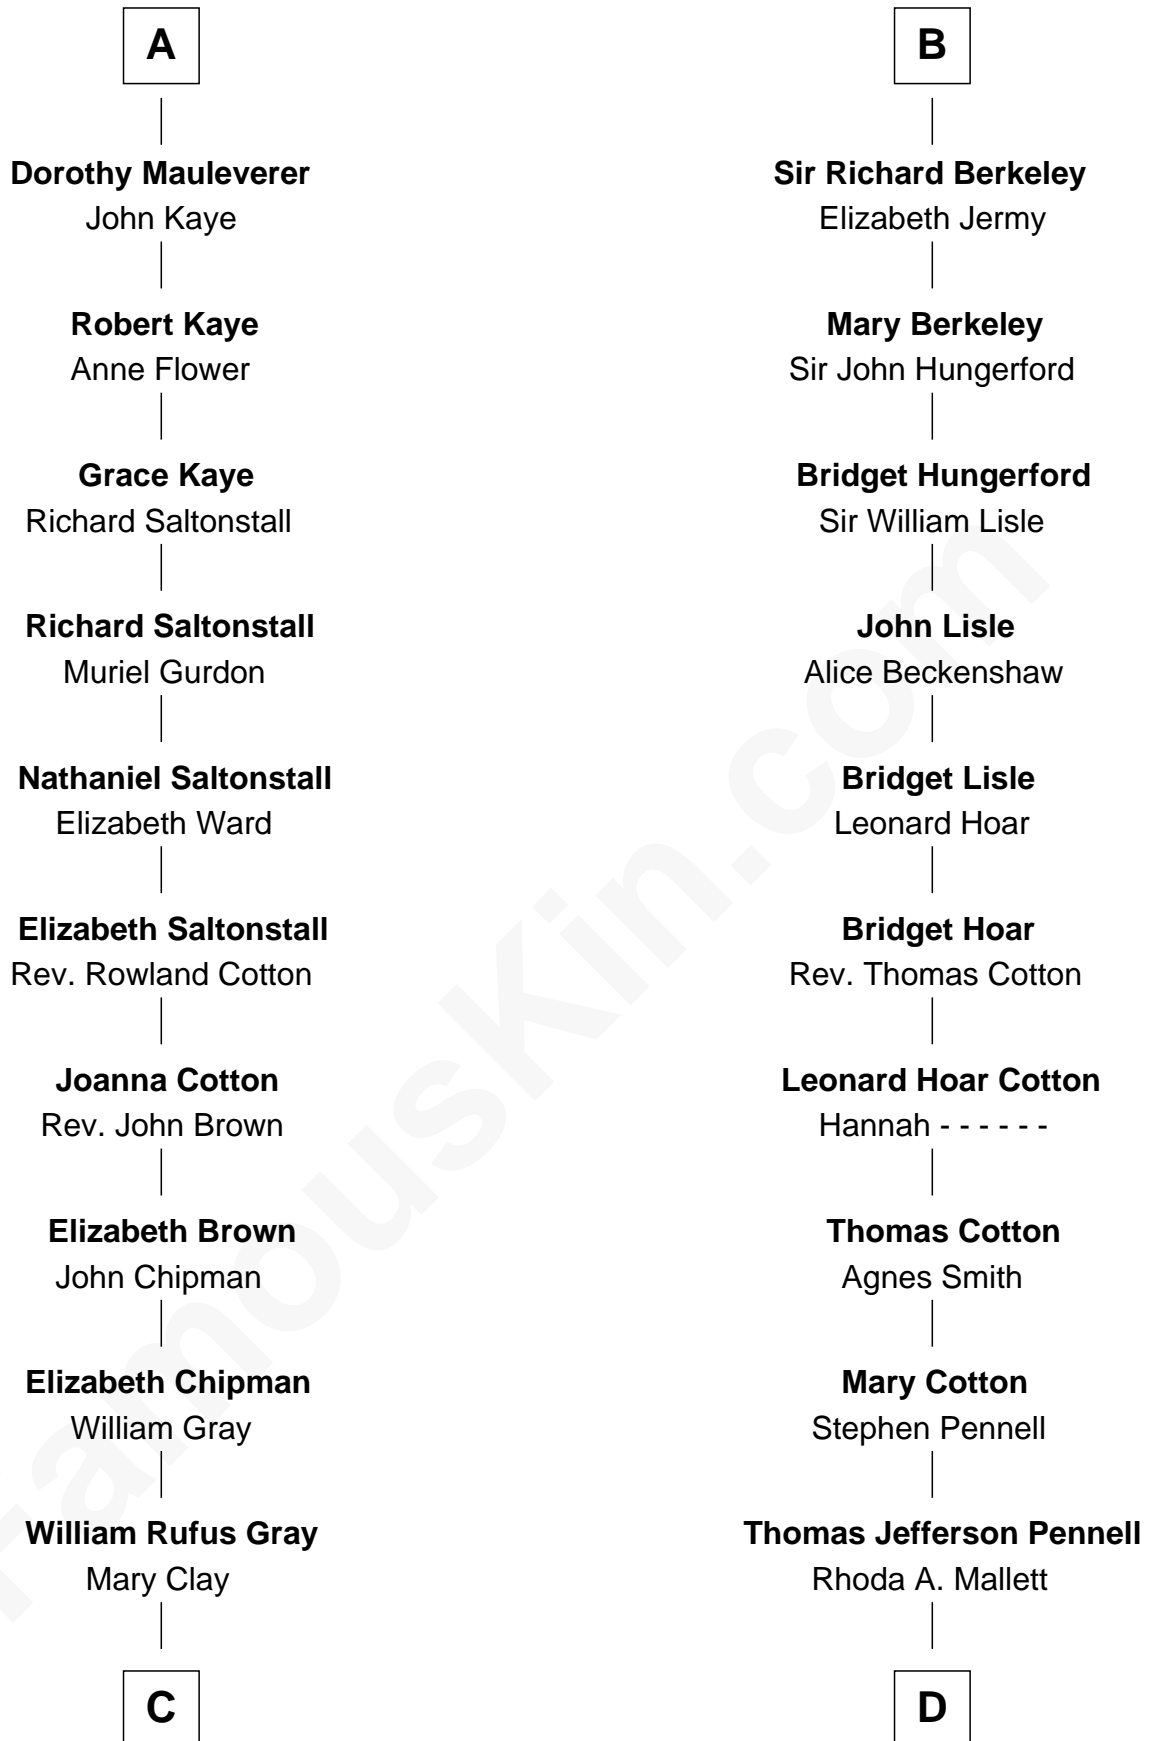

FamousKin.com Relationship Chart of

Story Musgrave

NASA Astronaut

21st cousin of

Warren Buffett

Chairman & CEO, Berkshire Hathaway

Sir Maurice de Berkeley

Eve la Zouche

Margaret - - - - -

Thomas Berkeley

Catherine Botetourte

Maurice Berkeley

Johanna Denham

Maurice Berkeley

Ellen Montfort

Sir William Berkeley

Anne Stafford

Richard Berkeley

Elizabeth Conningsby

Sir John Berkeley

Isabel Dennis

B

C

William Gray
Sarah Frances Loring

Edward Gray
Elizabeth Gray Story

Marguerite Gray
John Butler Swann

Marguerite Swann
Percy Musgrave

Story Musgrave
NASA Astronaut

D

Deborah Collamore Pennell
John Watson

Susan Ann Watson
Ford Bela Barber

Stella Frances Barber
John Ammon Stahl