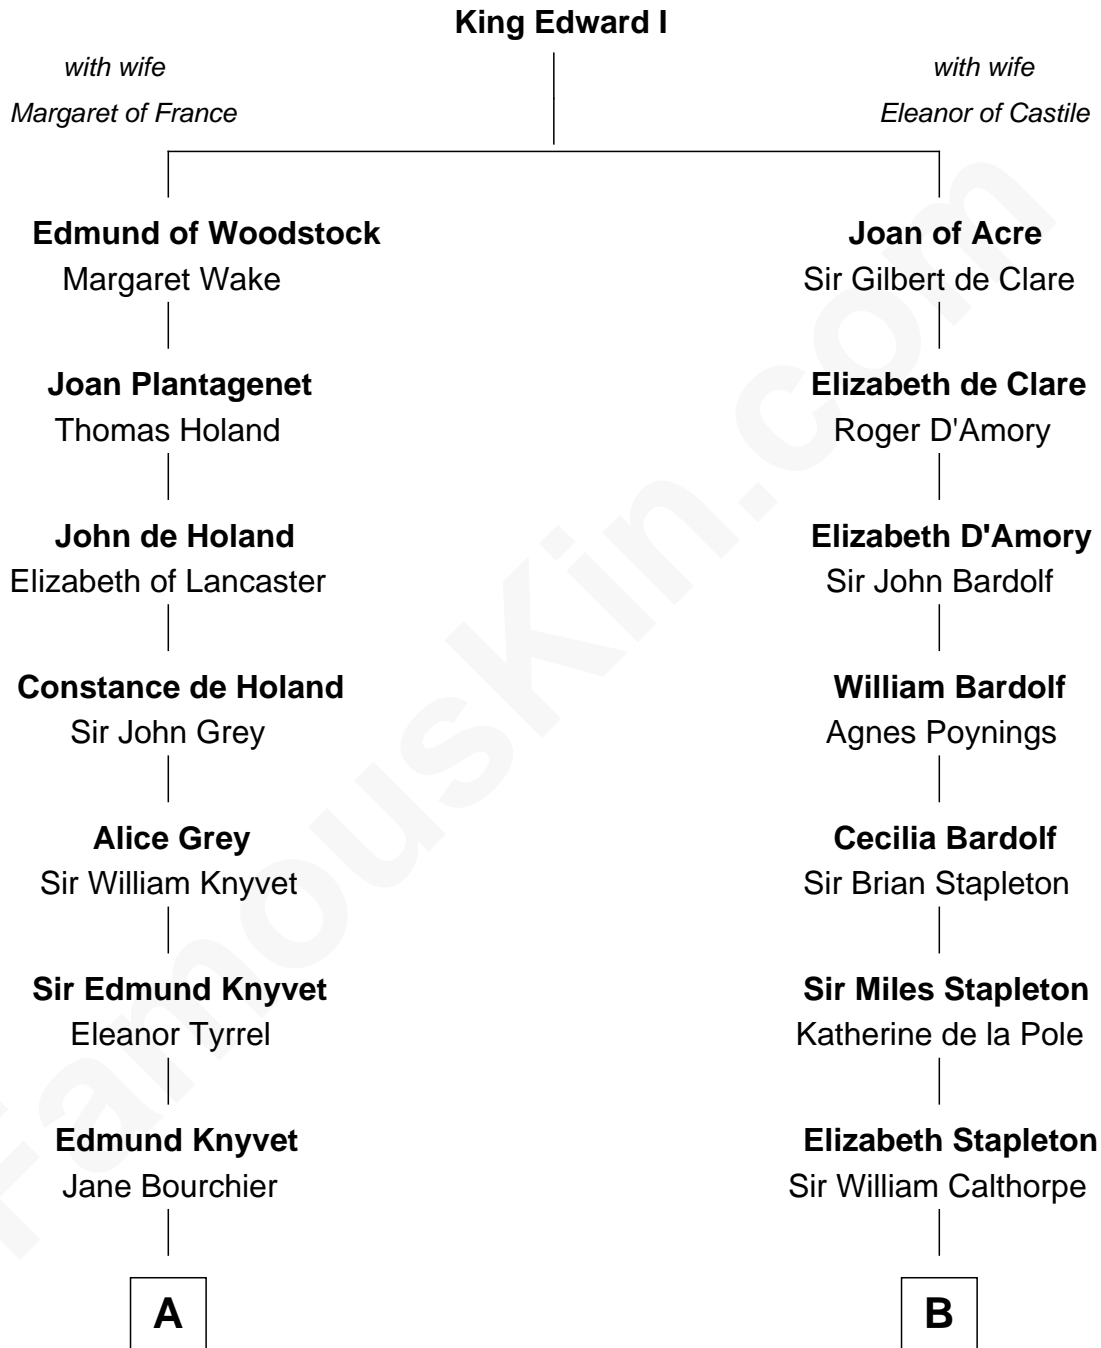

FamousKin.com
Relationship Chart of
Story Musgrave
NASA Astronaut

13th cousin 8 times removed of

Rev. George Burroughs
Executed for Witchcraft, Salem 1692

C

—
William Gray
Sarah Frances Loring

—
Edward Gray
Elizabeth Gray Story

—
Marguerite Gray
John Butler Swann

—
Marguerite Swann
Percy Musgrave

—
Story Musgrave
NASA Astronaut

FamousKin.com