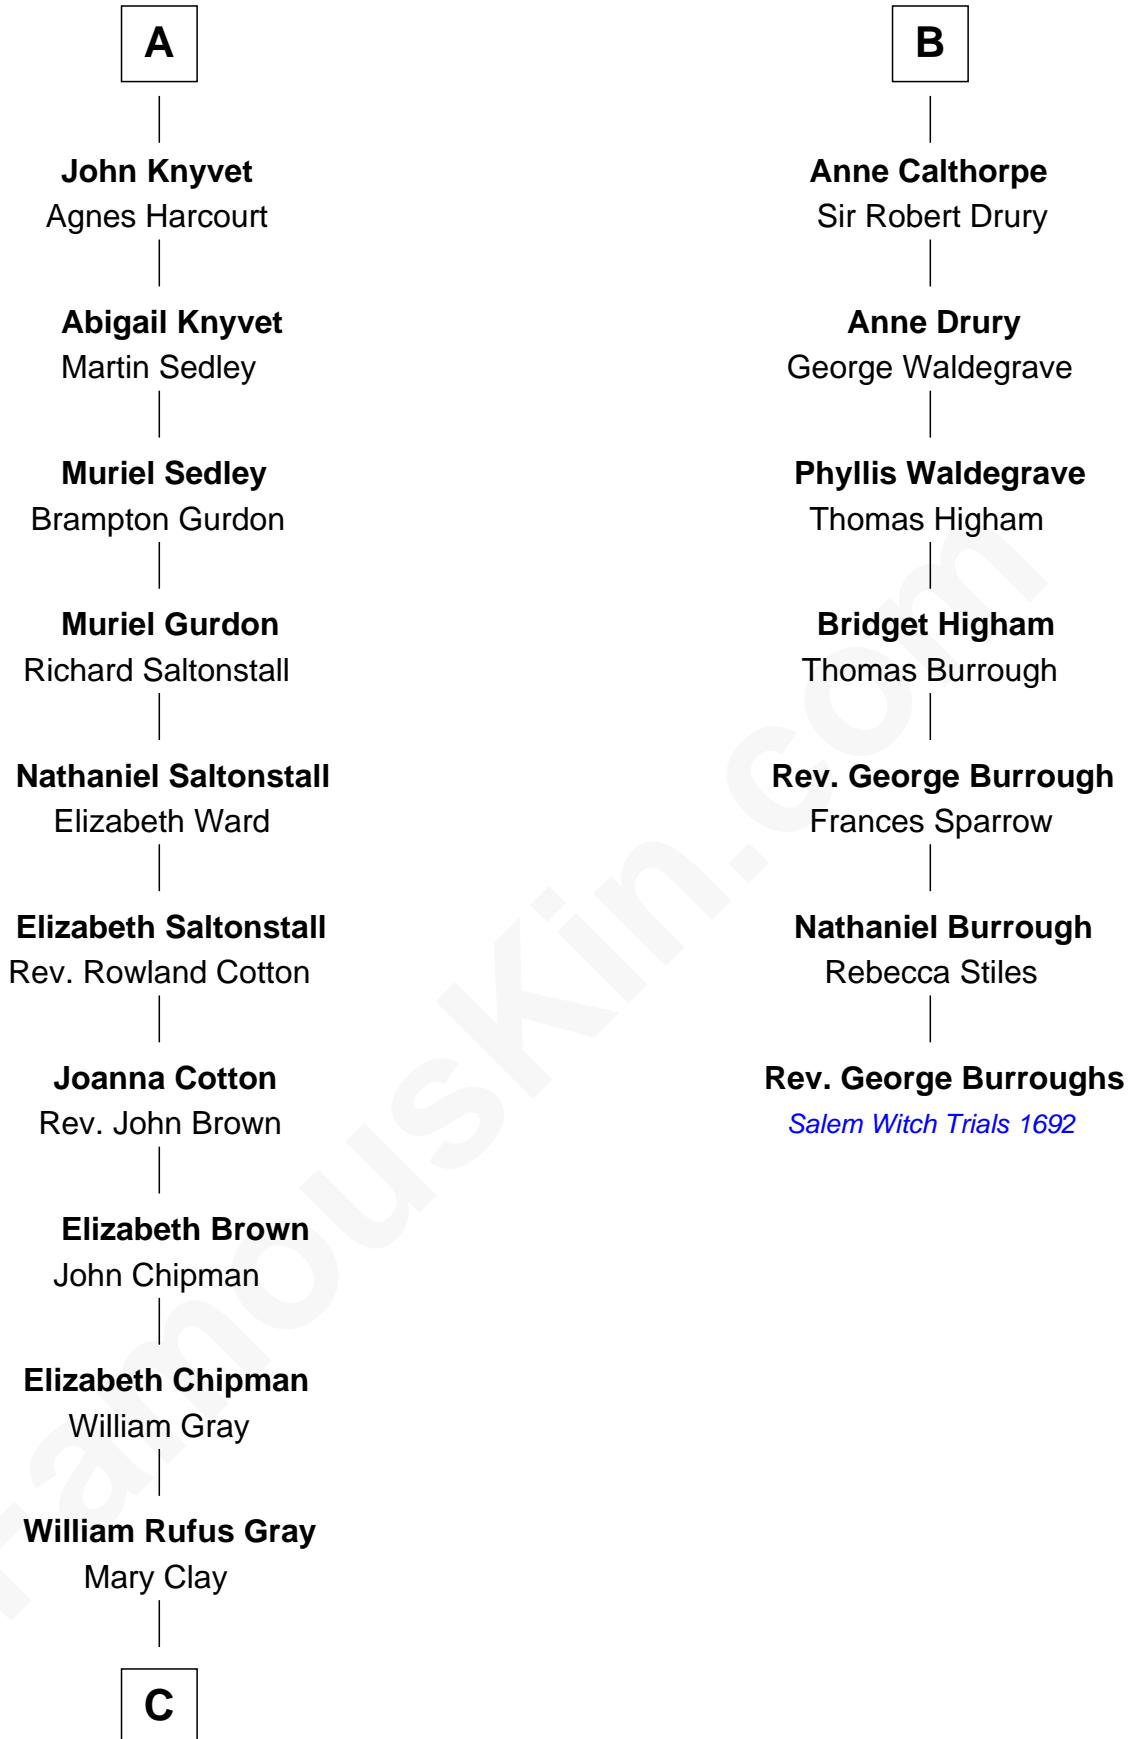

FamousKin.com
Relationship Chart of
Story Musgrave
NASA Astronaut

13th cousin 8 times removed of

Rev. George Burroughs
Executed for Witchcraft, Salem 1692

C

—
William Gray
Sarah Frances Loring

—
Edward Gray
Elizabeth Gray Story

—
Marguerite Gray
John Butler Swann

—
Marguerite Swann
Percy Musgrave

—
Story Musgrave
NASA Astronaut

FamousKin.com