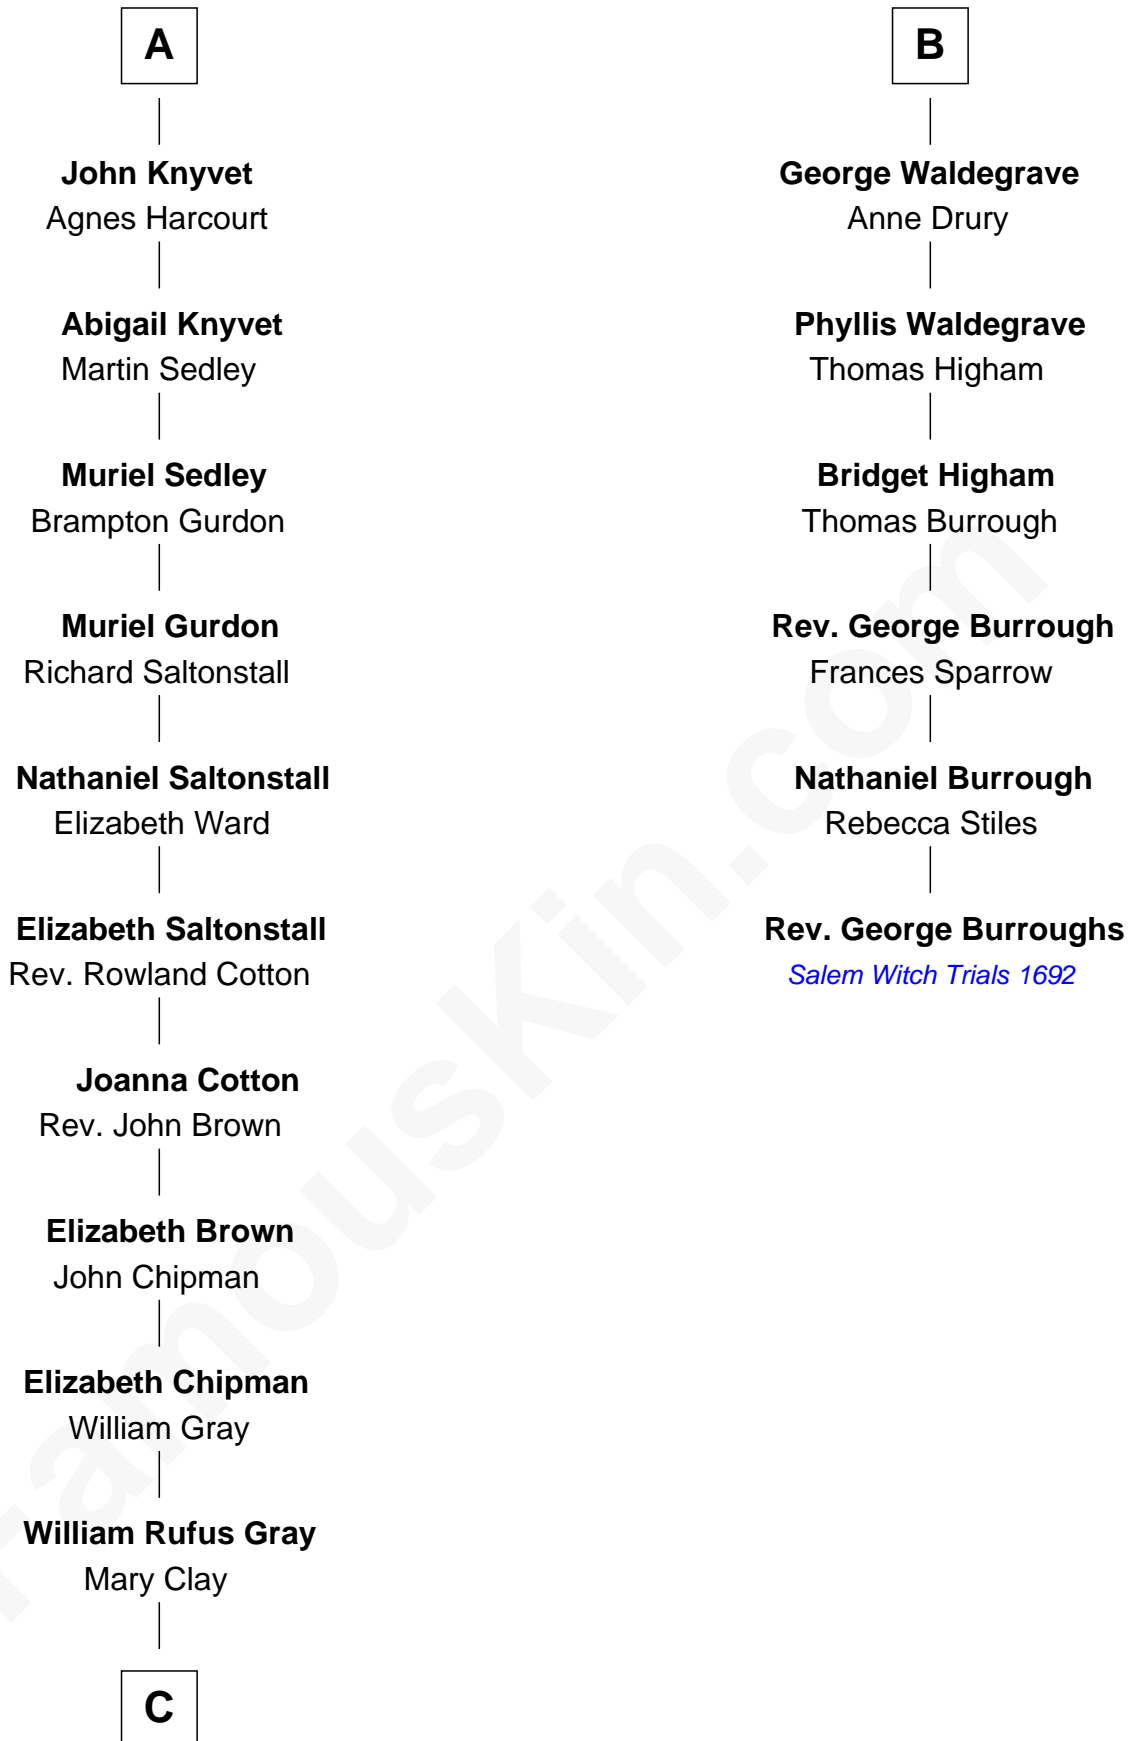

FamousKin.com
Relationship Chart of
Story Musgrave
NASA Astronaut

12th cousin 9 times removed of
Rev. George Burroughs
Executed for Witchcraft, Salem 1692

C

—
William Gray
Sarah Frances Loring

—
Edward Gray
Elizabeth Gray Story

—
Marguerite Gray
John Butler Swann

—
Marguerite Swann
Percy Musgrave

—
Story Musgrave
NASA Astronaut

FamousKin.com