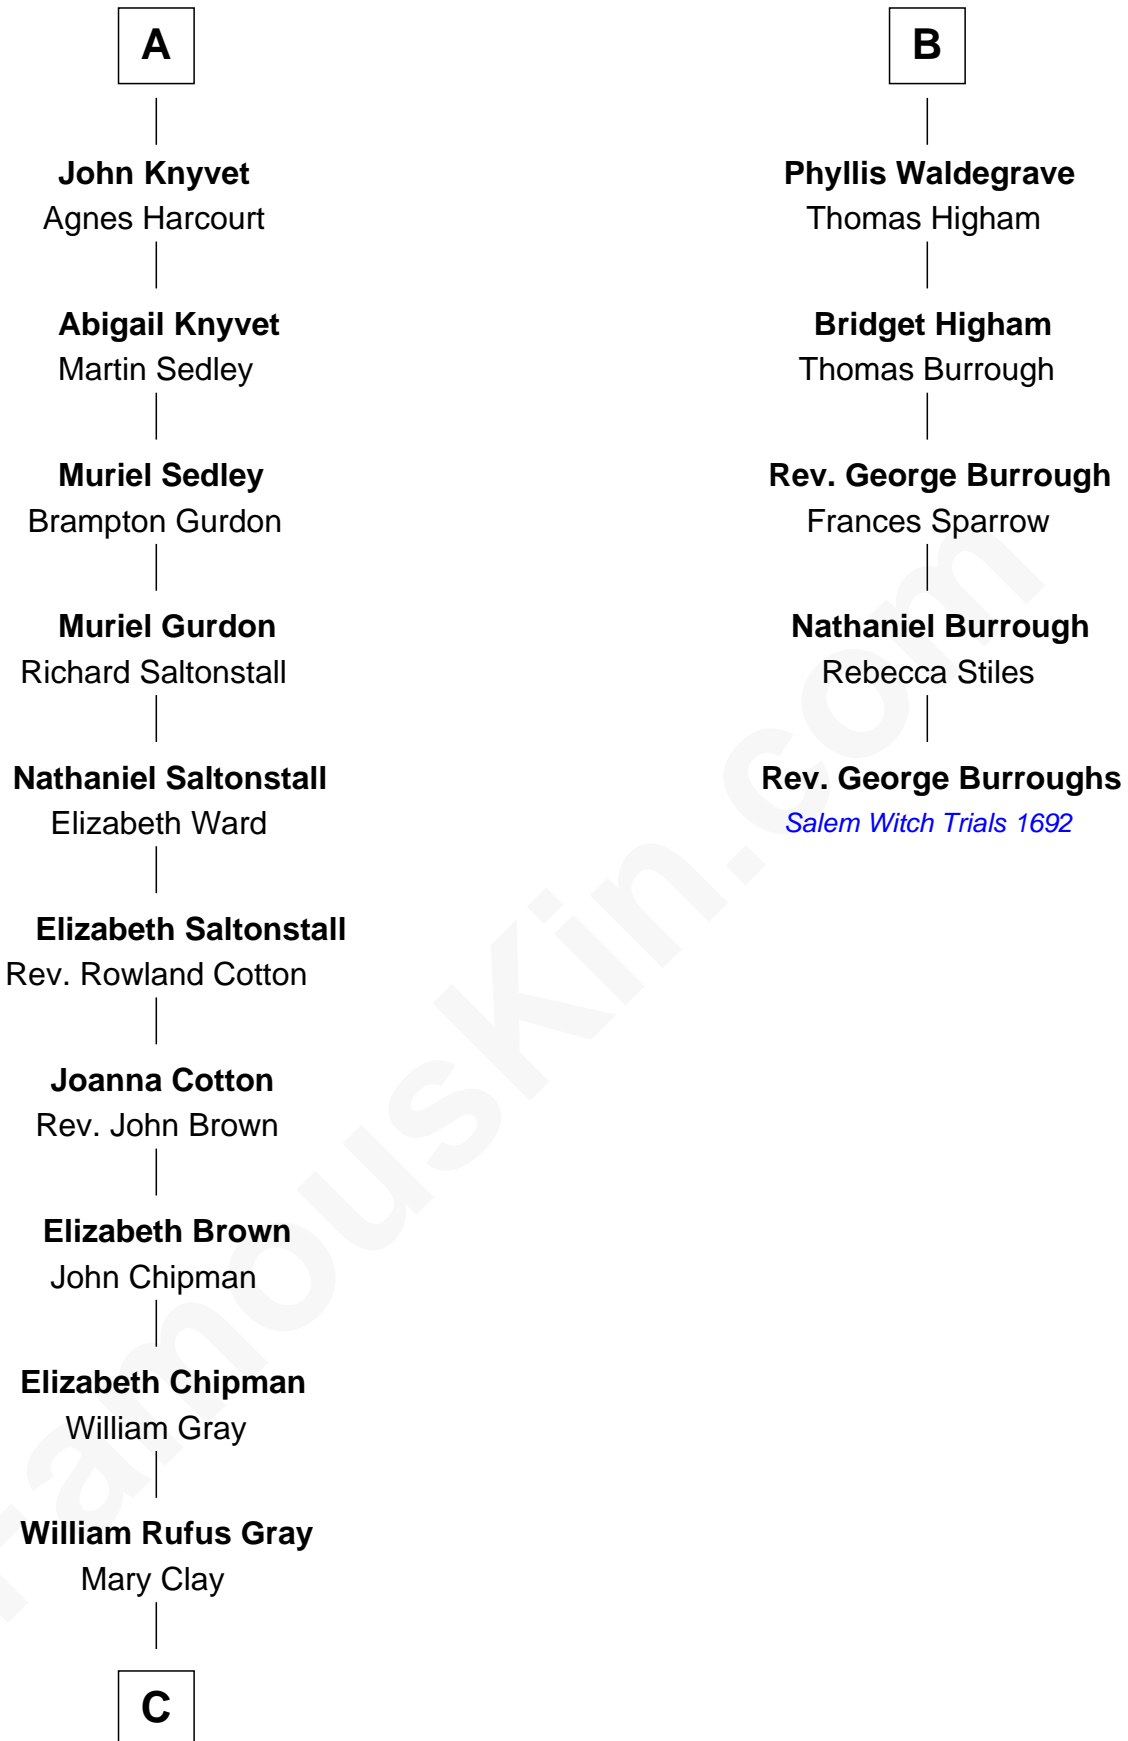

FamousKin.com
Relationship Chart of
Story Musgrave
NASA Astronaut

11th cousin 10 times removed of

Rev. George Burroughs
Executed for Witchcraft, Salem 1692

Bartholomew de Badlesmere

Margaret de Clare

Margery de Badlesmere

Sir Robert de Tibetot

Margaret Deincourt

Elizabeth de Tibetot

Sir Philip le Despencer

Margery Despencer

Sir Roger Wentworth

Henry Wentworth

Elizabeth Howard

Margery Wentworth

Sir William Waldegrave

George Waldegrave

Anne Drury

B

C

—
William Gray
Sarah Frances Loring

—
Edward Gray
Elizabeth Gray Story

—
Marguerite Gray
John Butler Swann

—
Marguerite Swann
Percy Musgrave

—
Story Musgrave
NASA Astronaut

FamousKin.com