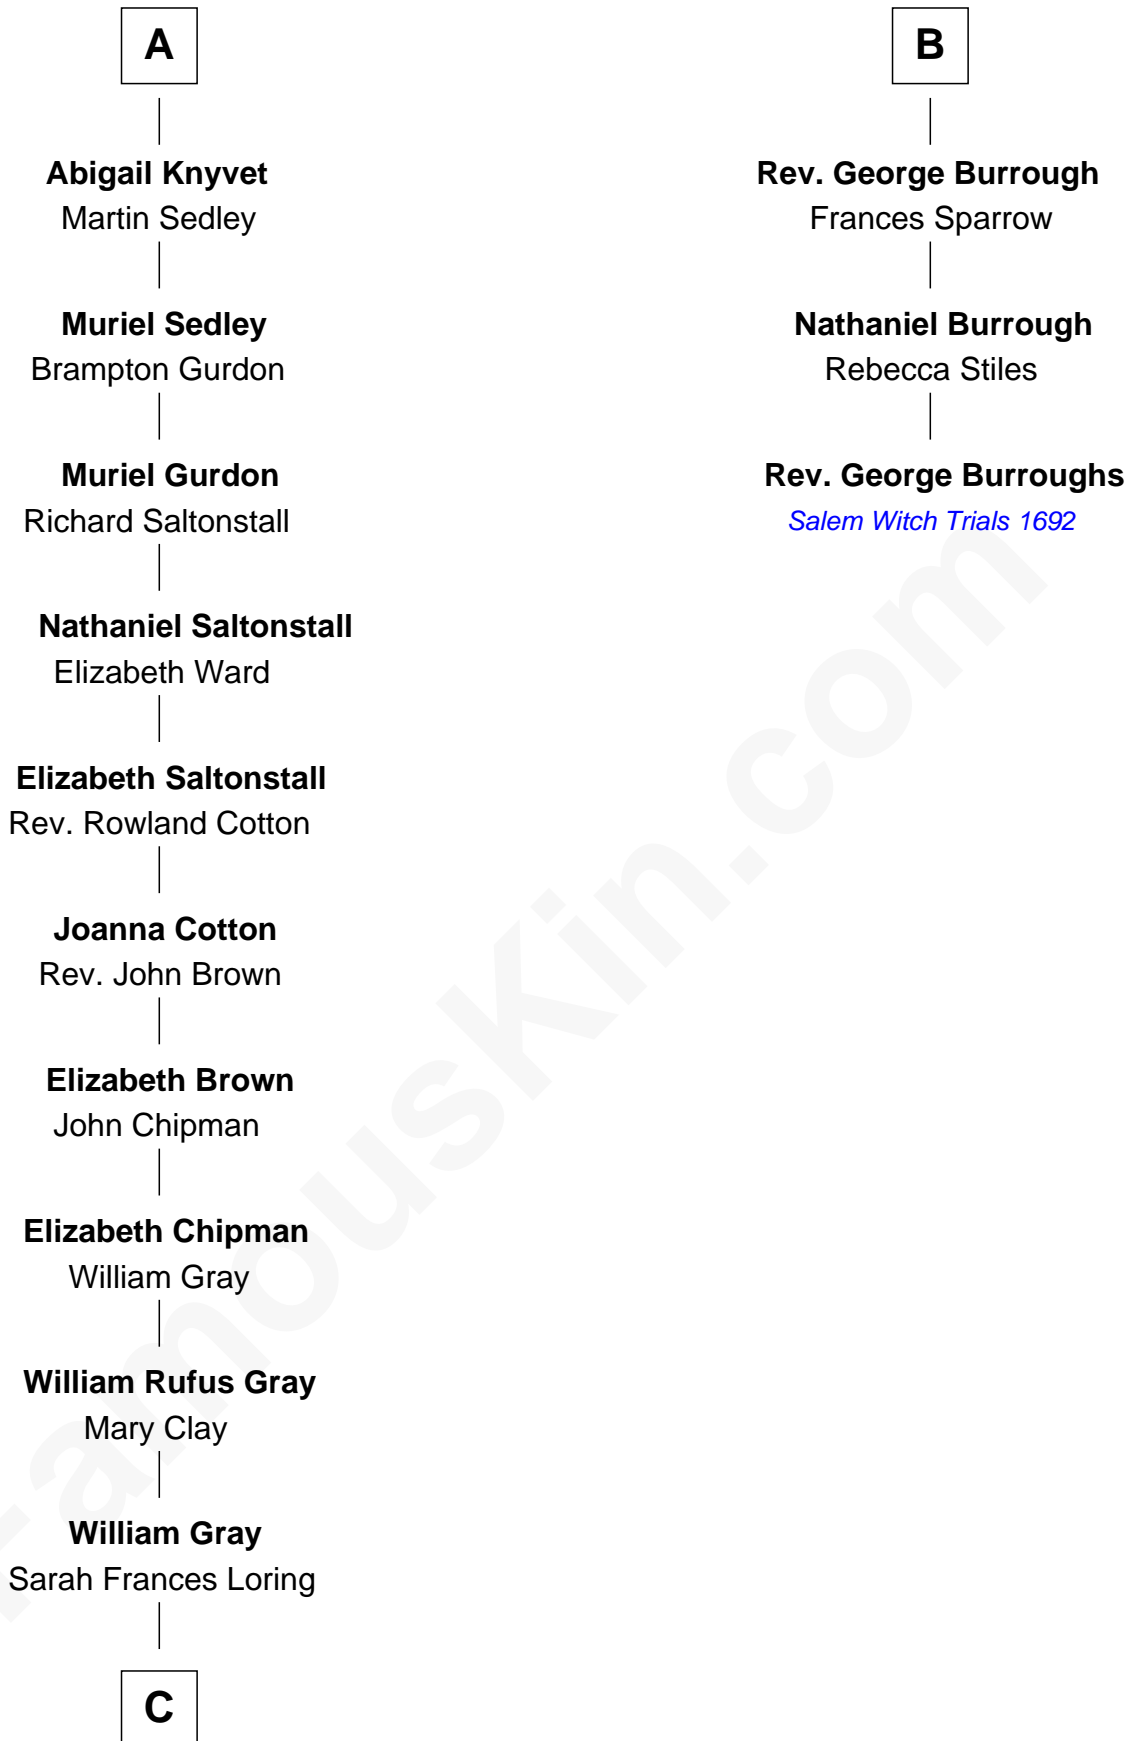

**FamousKin.com**  
**Relationship Chart of**  
**Story Musgrave**  
*NASA Astronaut*

9th cousin 11 times removed of

**Rev. George Burroughs**  
*Executed for Witchcraft, Salem 1692*

**C**

—  
**Edward Gray**  
Elizabeth Gray Story

—  
**Marguerite Gray**  
John Butler Swann

—  
**Marguerite Swann**  
Percy Musgrave

—  
**Story Musgrave**  
*NASA Astronaut*

FamousKin.com