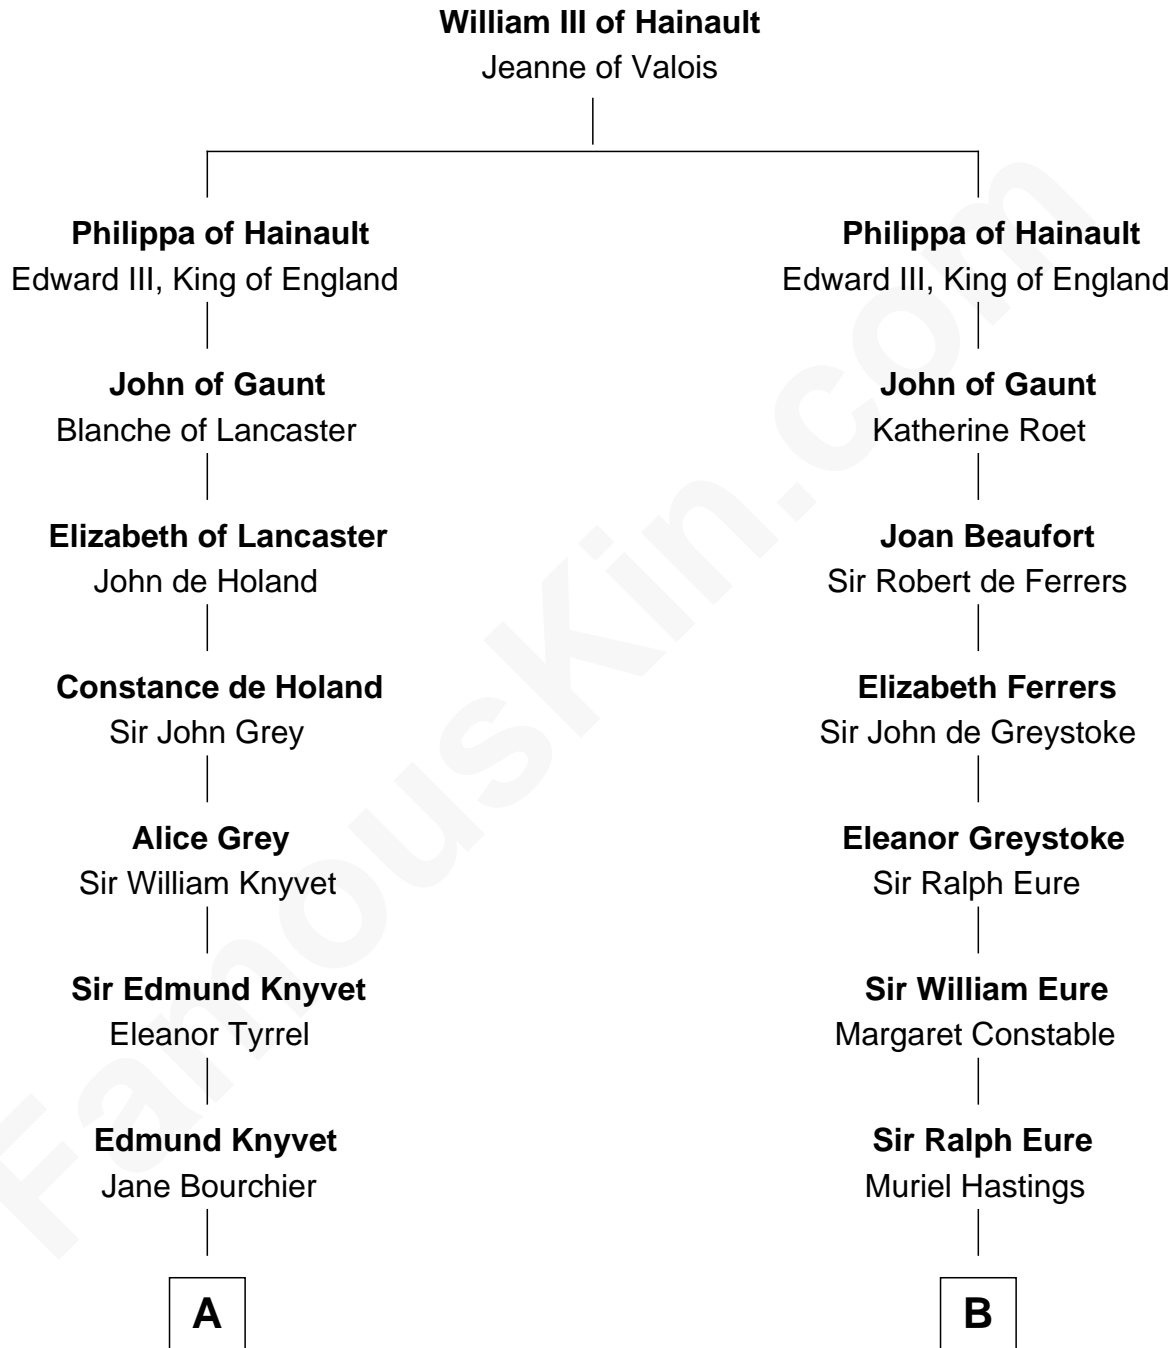

FamousKin.com

Relationship Chart of

Story Musgrave

NASA Astronaut

20th cousin 1 time removed of

E. C. Segar
 Cartoonist (Popeye creator)

C

William Gray
Sarah Frances Loring

Edward Gray
Elizabeth Gray Story

Marguerite Gray
John Butler Swann

Marguerite Swann
Percy Musgrave

Story Musgrave
NASA Astronaut

D

Abigail Danforth Horton
Eleazer Walker

Mary Jane Walker
Thomas Segar

Amzi Andrews Segar
Erma Irene Crisler