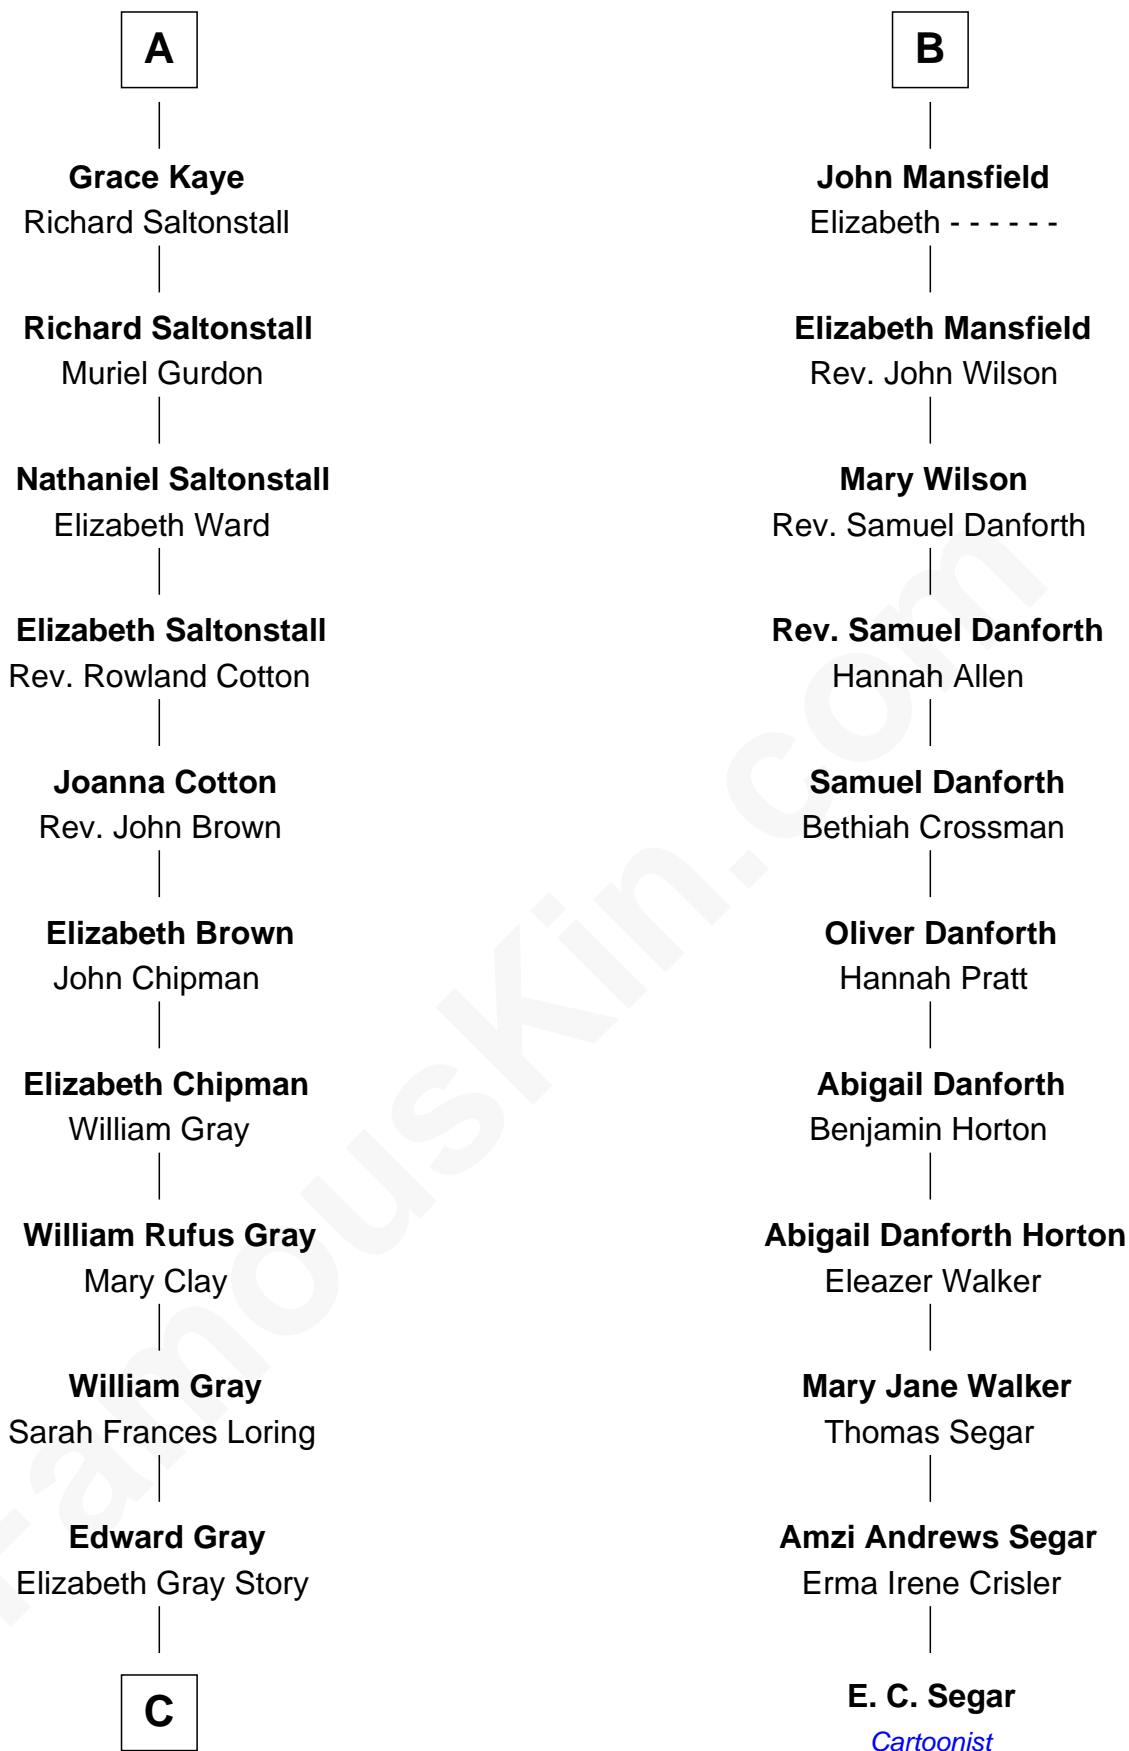

## Relationship Chart of

### Story Musgrave

NASA Astronaut

17th cousin 2 times removed of

**E. C. Segar**  
 Cartoonist (Popeye creator)

**C**

**Marguerite Gray**  
John Butler Swann

**Marguerite Swann**  
Percy Musgrave

**Story Musgrave**  
*NASA Astronaut*