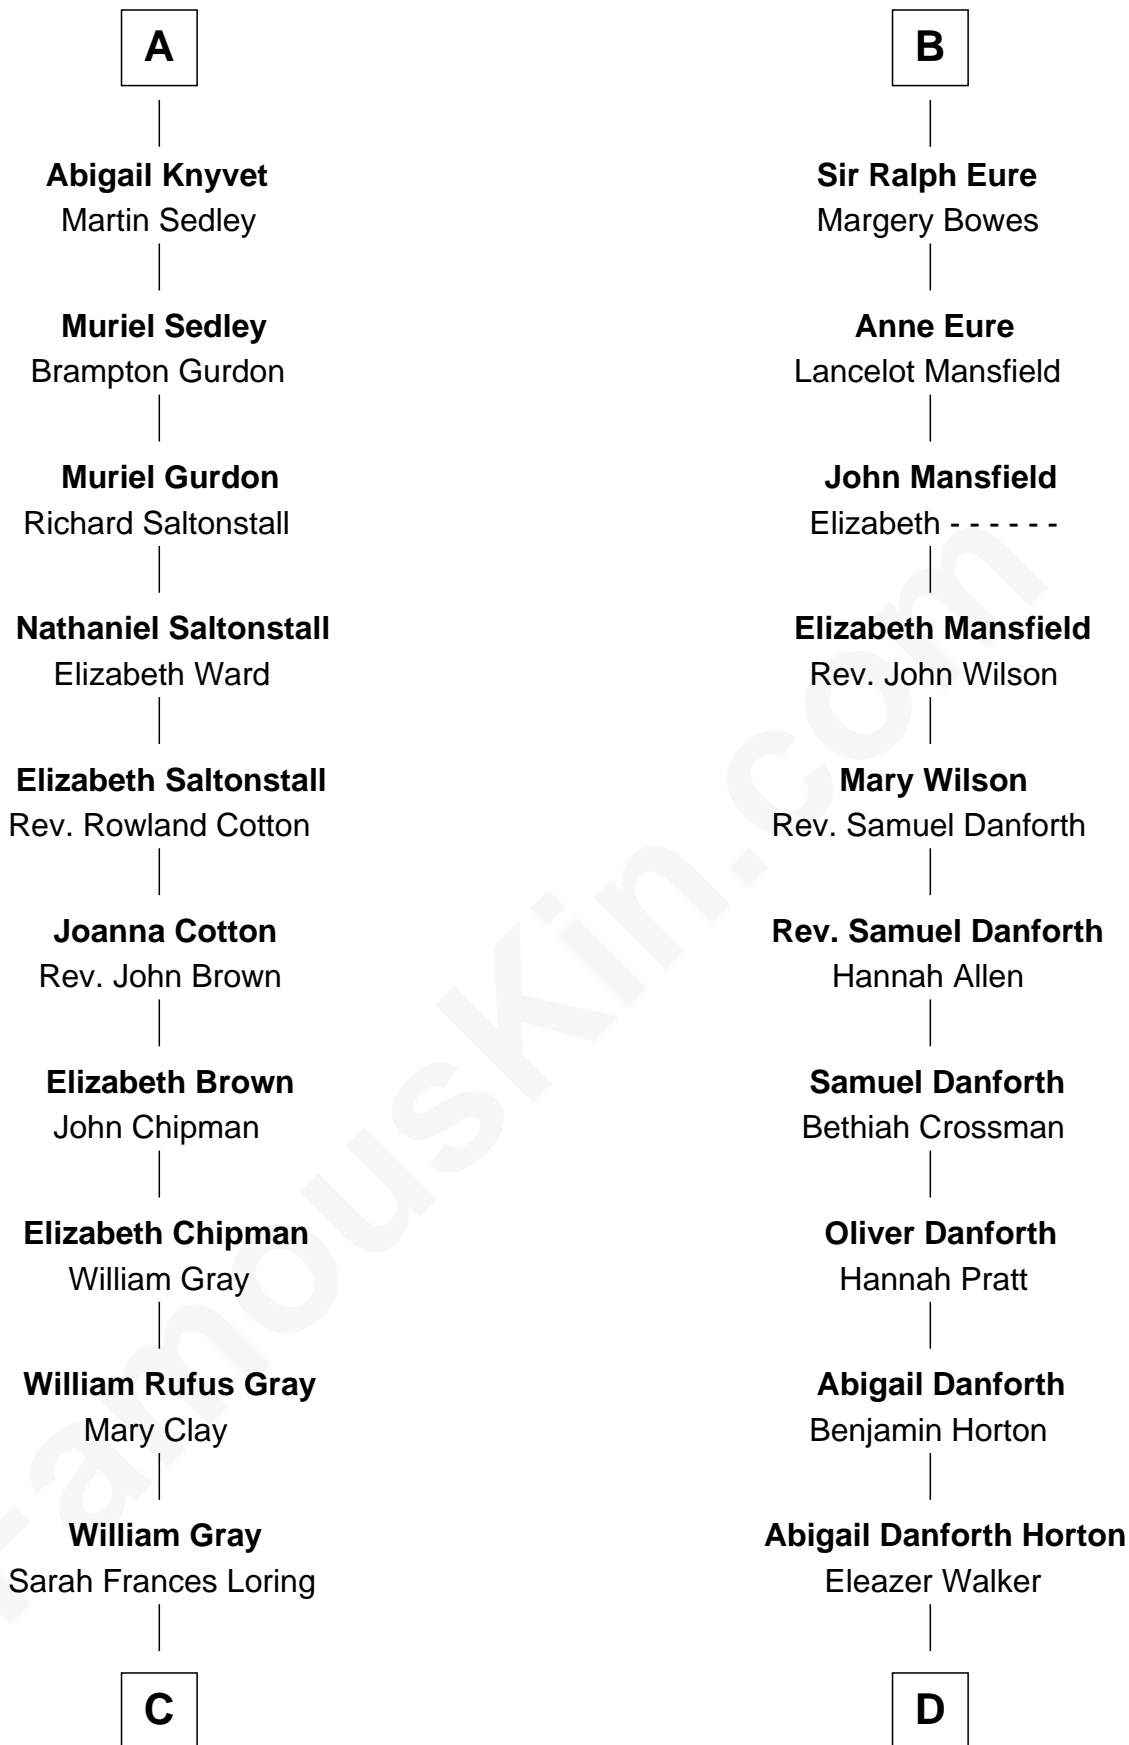

FamousKin.com Relationship Chart of

Story Musgrave

NASA Astronaut

19th cousin 1 time removed of

E. C. Segar

Cartoonist (Popeye creator)

C

Edward Gray
Elizabeth Gray Story

Marguerite Gray
John Butler Swann

Marguerite Swann
Percy Musgrave

Story Musgrave
NASA Astronaut

D

Mary Jane Walker
Thomas Segar

Amzi Andrews Segar
Erma Irene Crisler

E. C. Segar
Cartoonist

FamousKin.com