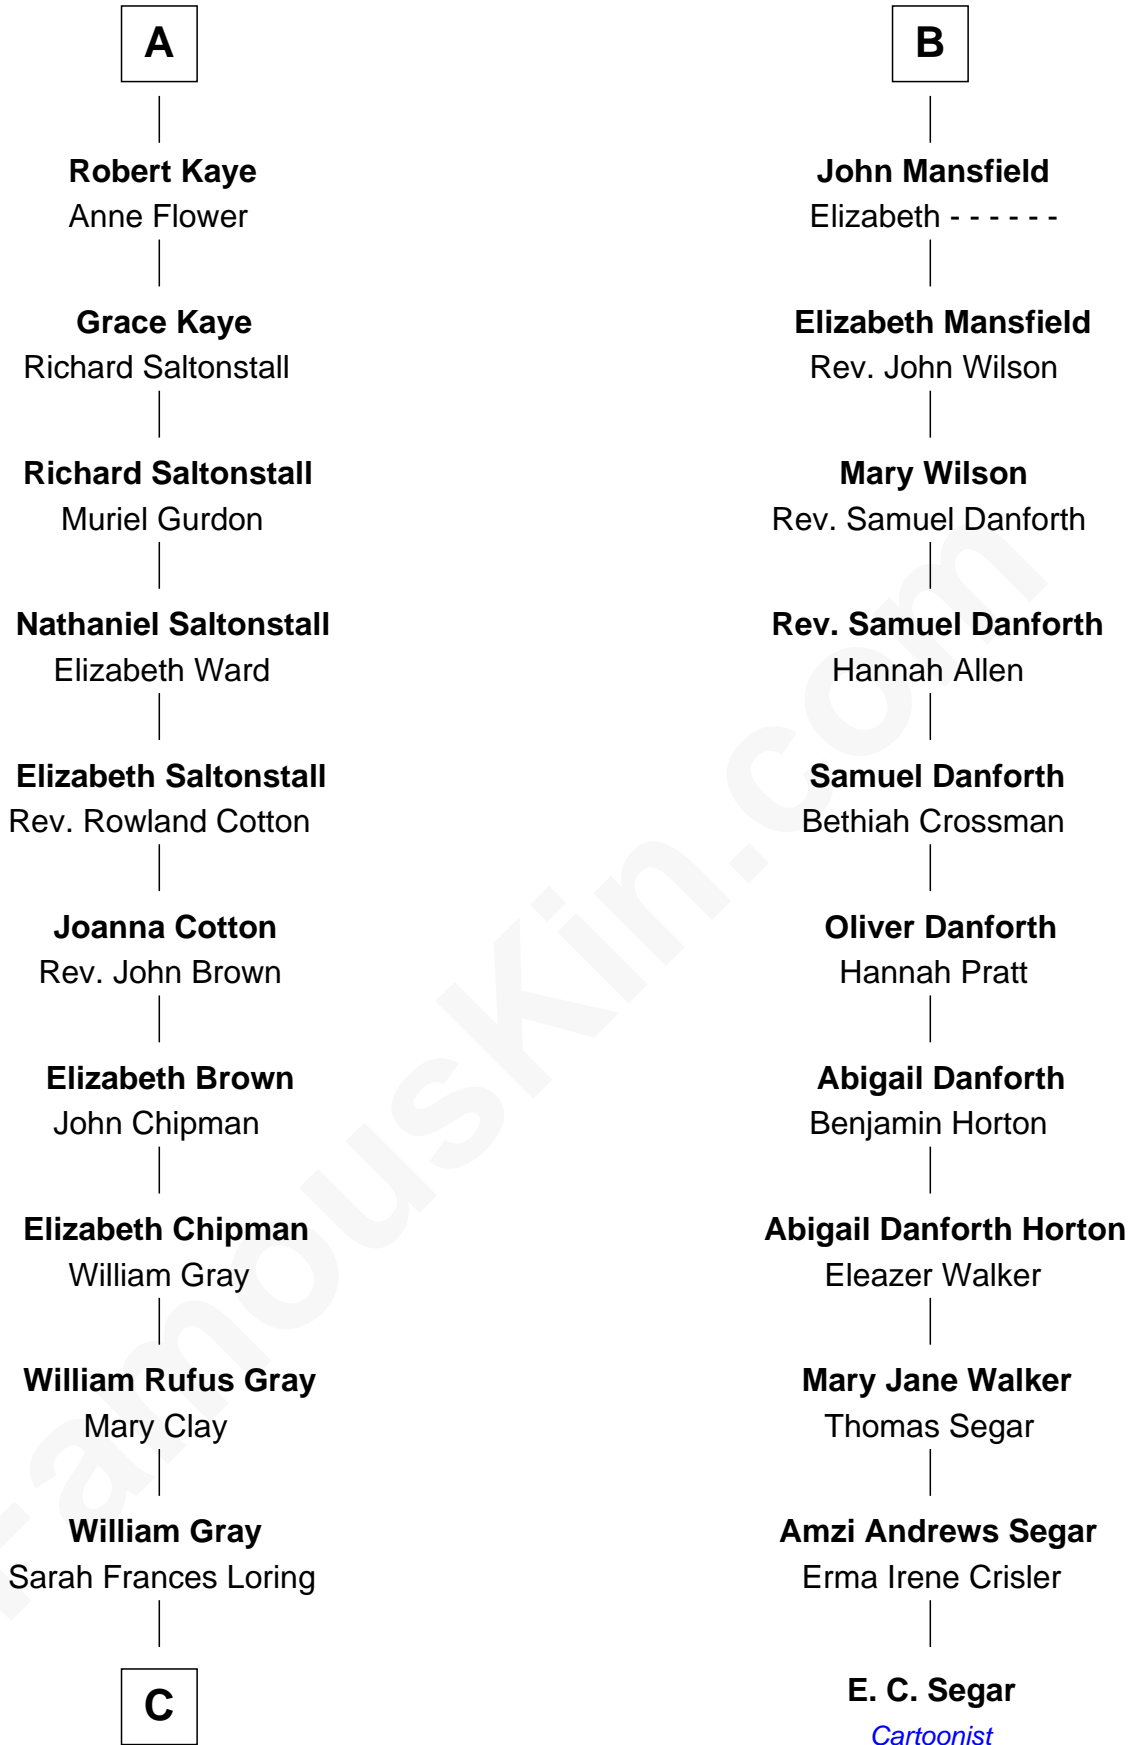

## Relationship Chart of

### Story Musgrave

NASA Astronaut

17th cousin 3 times removed of

**E. C. Segar**  
 Cartoonist (Popeye creator)

**C**

—  
**Edward Gray**  
Elizabeth Gray Story

—  
**Marguerite Gray**  
John Butler Swann

—  
**Marguerite Swann**  
Percy Musgrave

—  
**Story Musgrave**  
*NASA Astronaut*