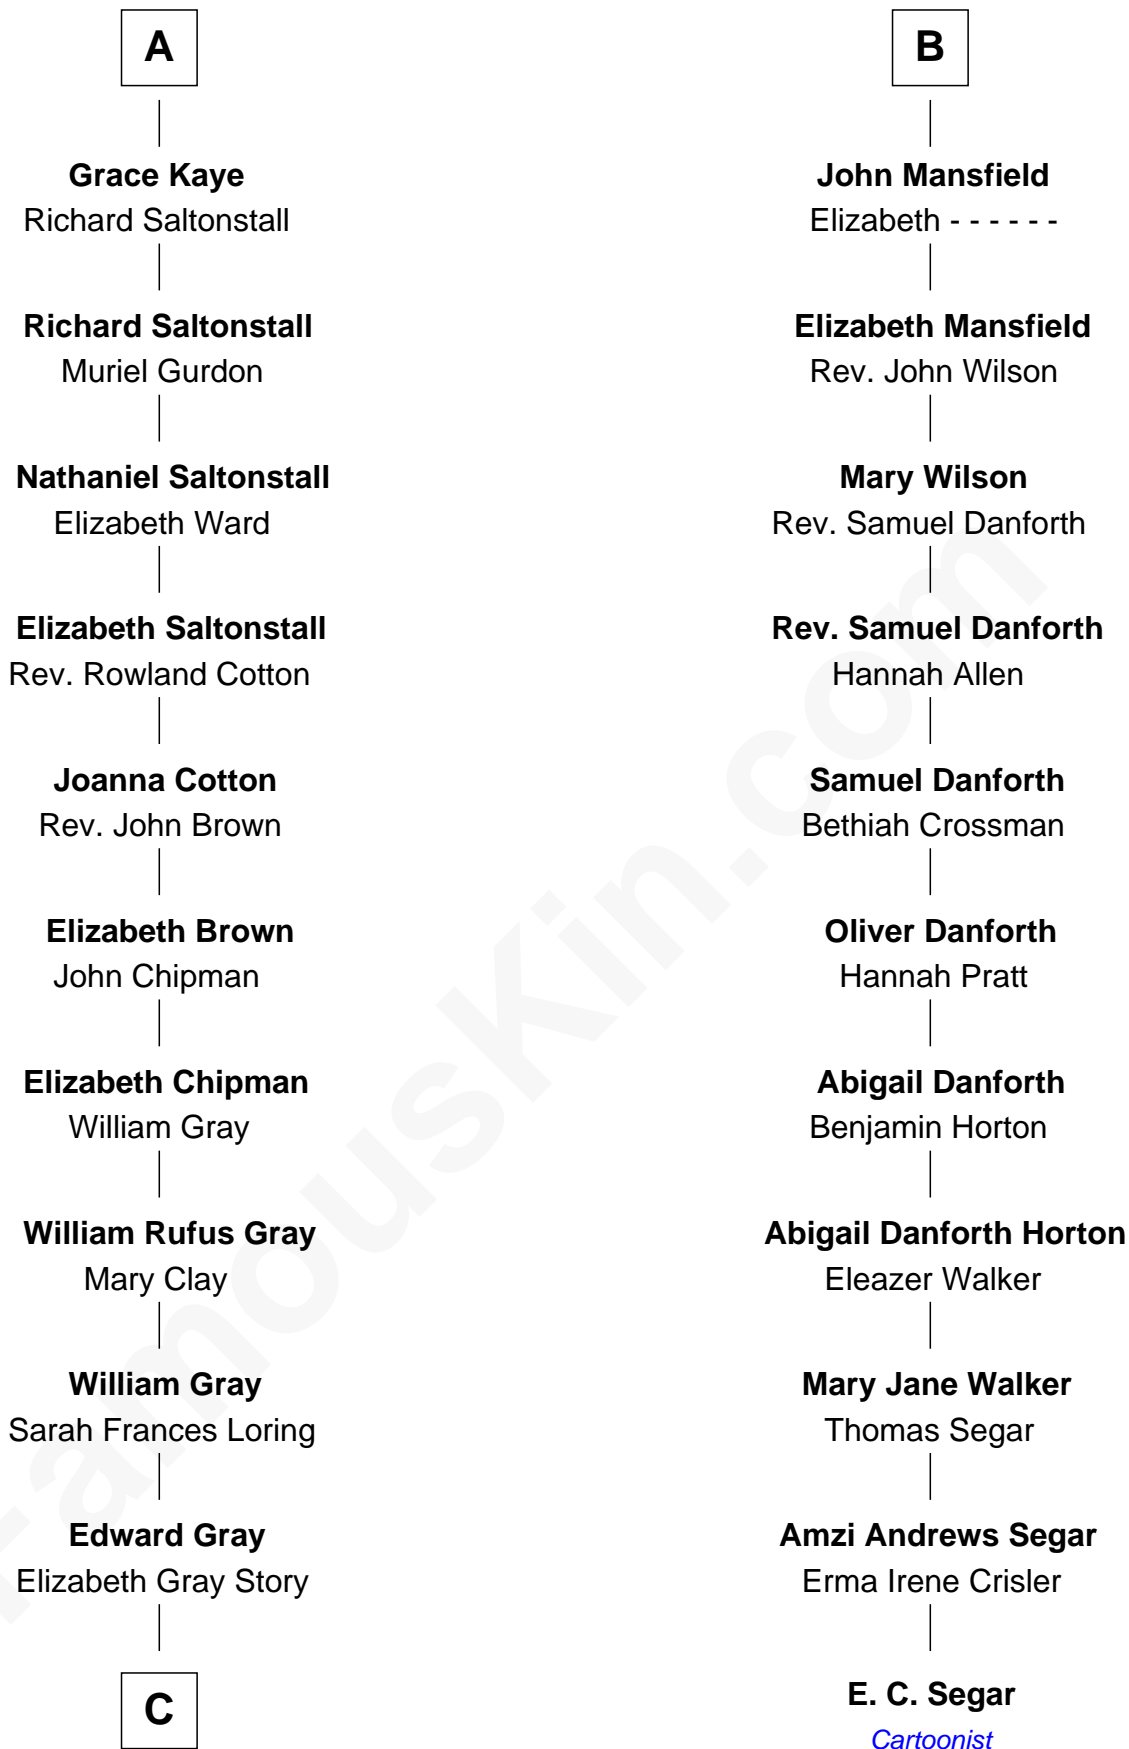

## Relationship Chart of

### Story Musgrave

NASA Astronaut

17th cousin 2 times removed of

**E. C. Segar**  
 Cartoonist (Popeye creator)

**C**

—  
**Marguerite Gray**  
John Butler Swann

—  
**Marguerite Swann**  
Percy Musgrave

—  
**Story Musgrave**  
*NASA Astronaut*