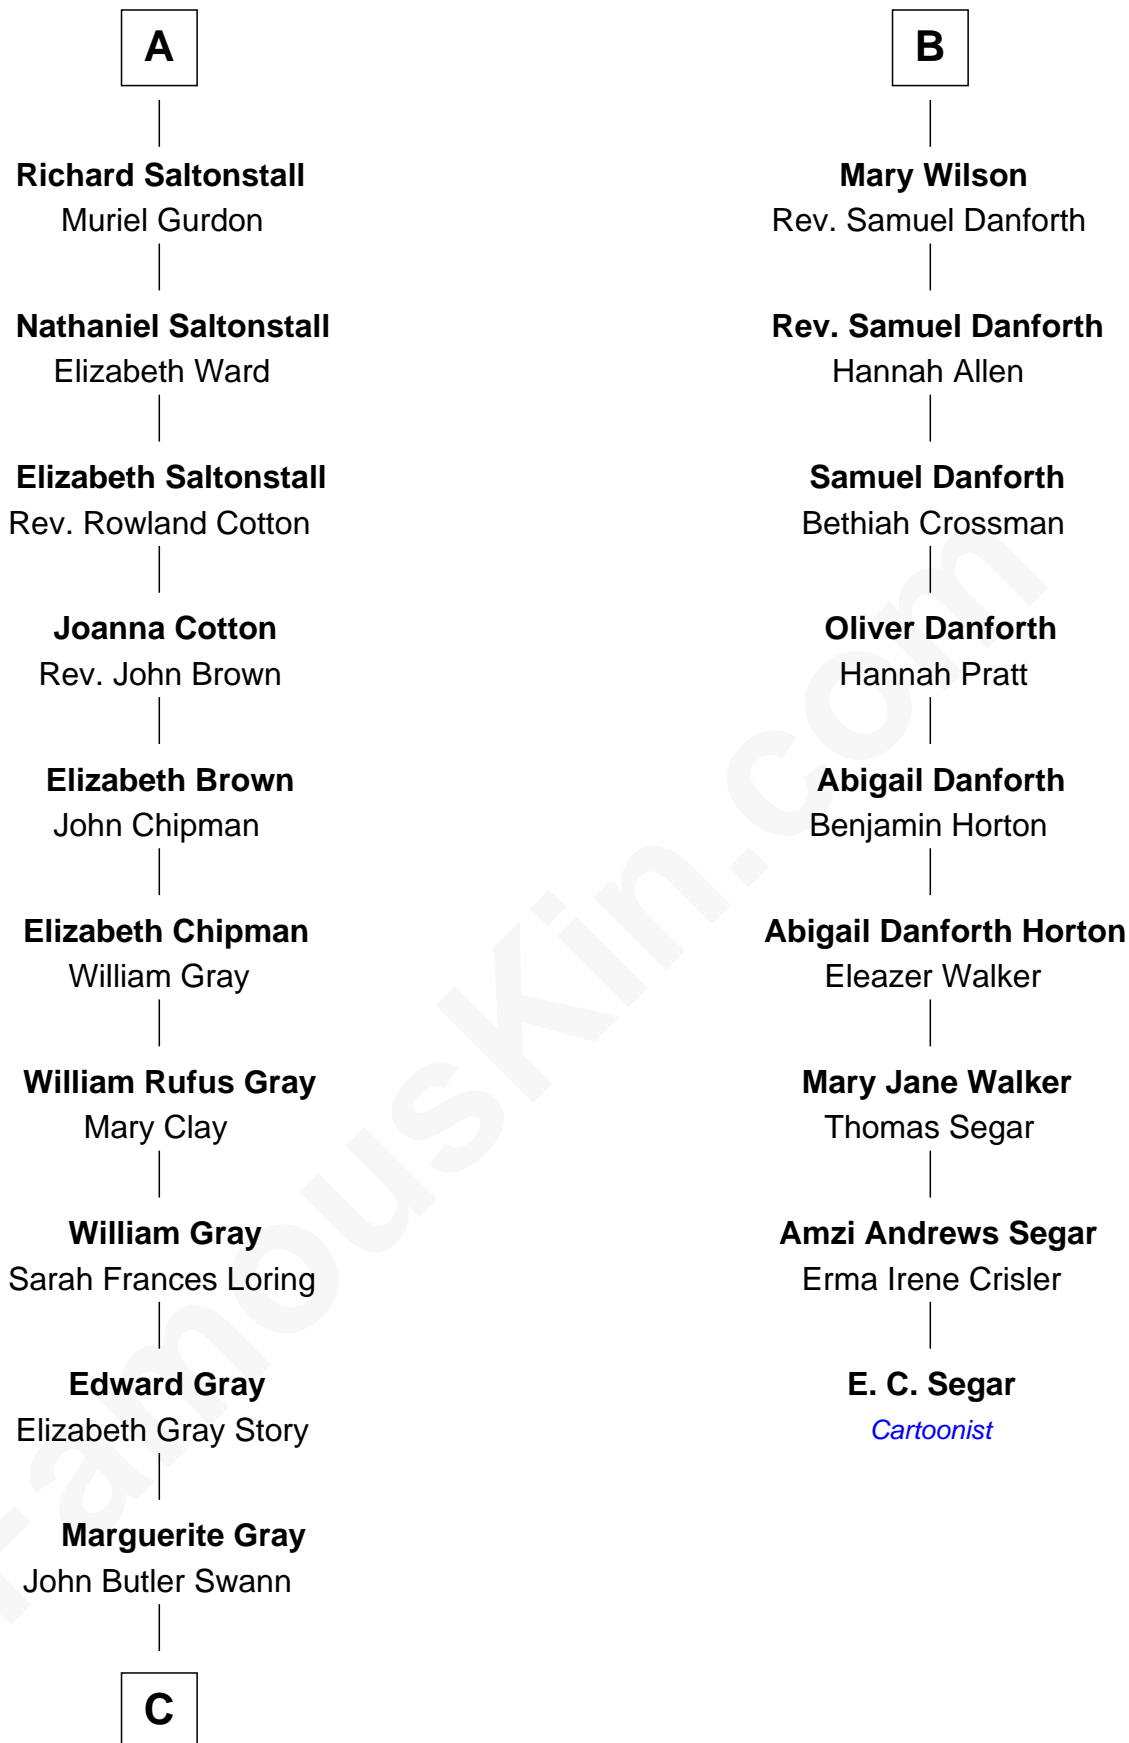

## Relationship Chart of

### Story Musgrave

NASA Astronaut

15th cousin 3 times removed of

**E. C. Segar**  
 Cartoonist (Popeye creator)

**C**

—  
**Marguerite Swann**

Percy Musgrave

—  
**Story Musgrave**

*NASA Astronaut*

FamousKin.com