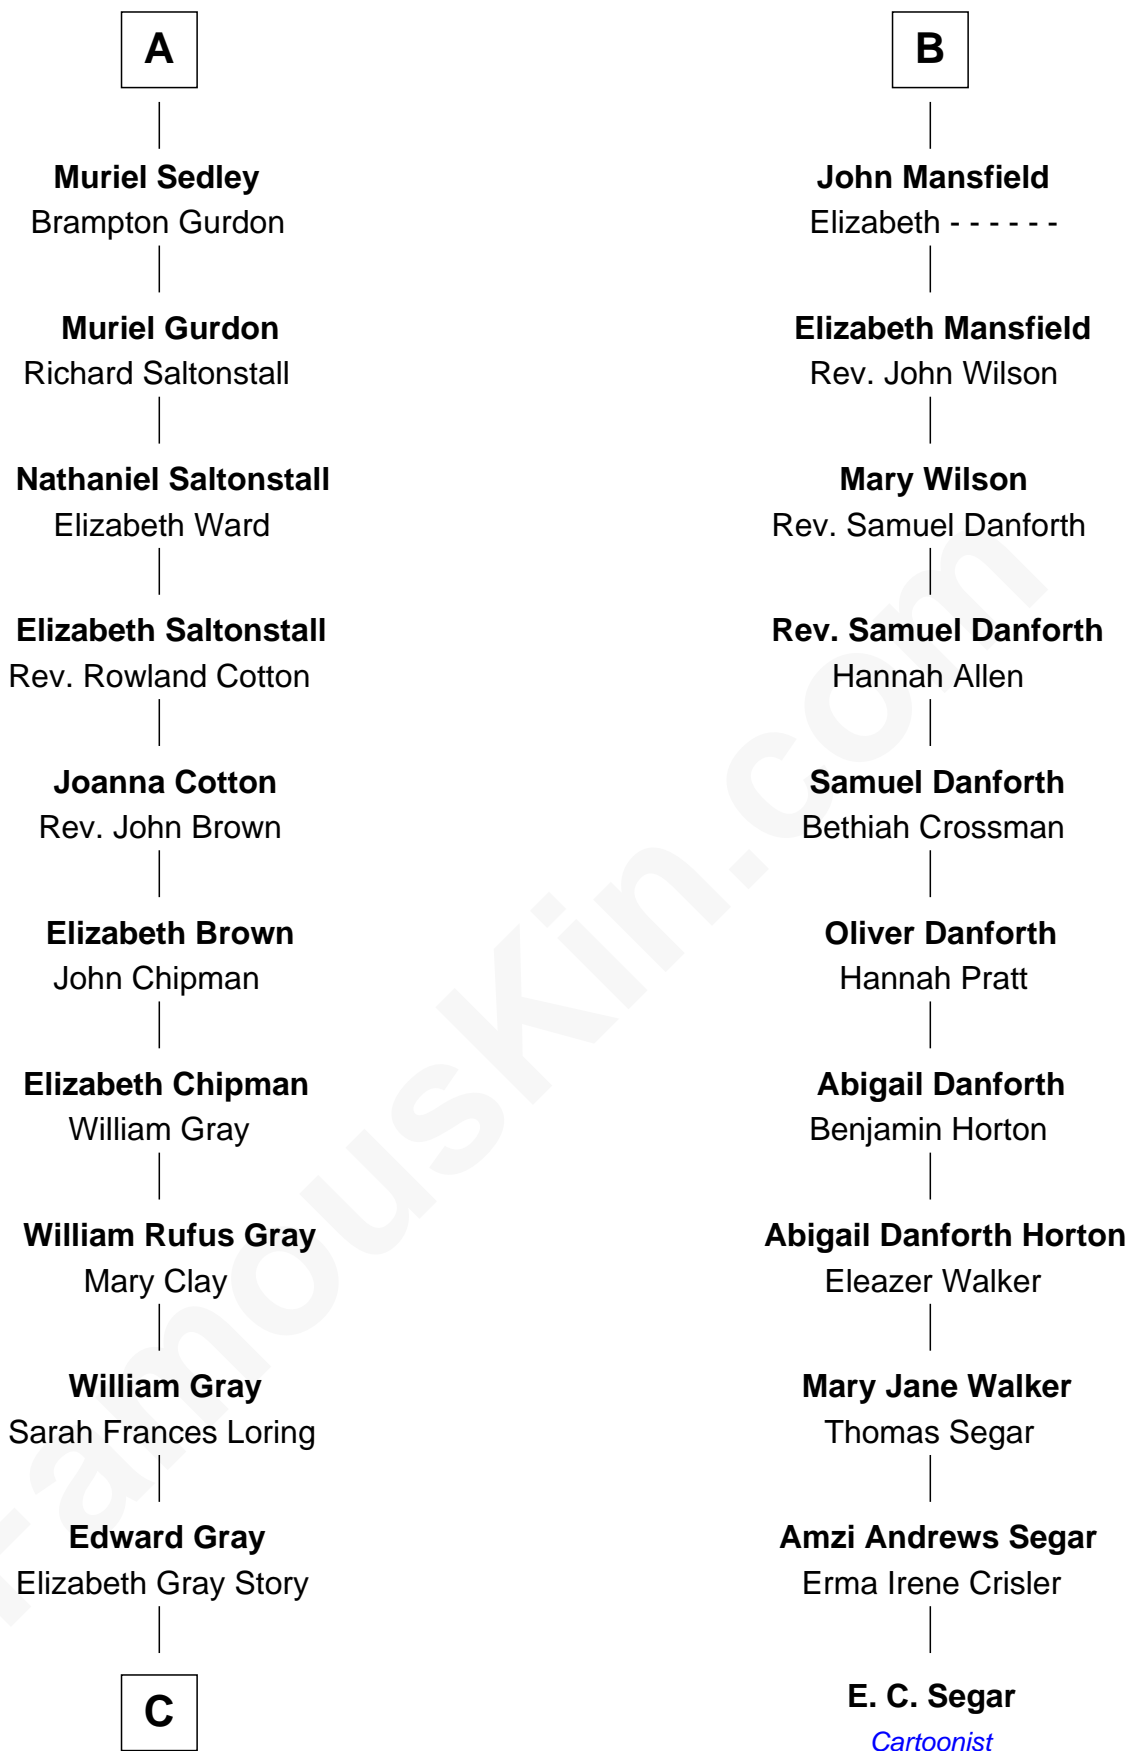

## Relationship Chart of

### Story Musgrave

NASA Astronaut

17th cousin 2 times removed of

**E. C. Segar**  
 Cartoonist (Popeye creator)

**C**

**Marguerite Gray**  
John Butler Swann

**Marguerite Swann**  
Percy Musgrave

**Story Musgrave**  
*NASA Astronaut*