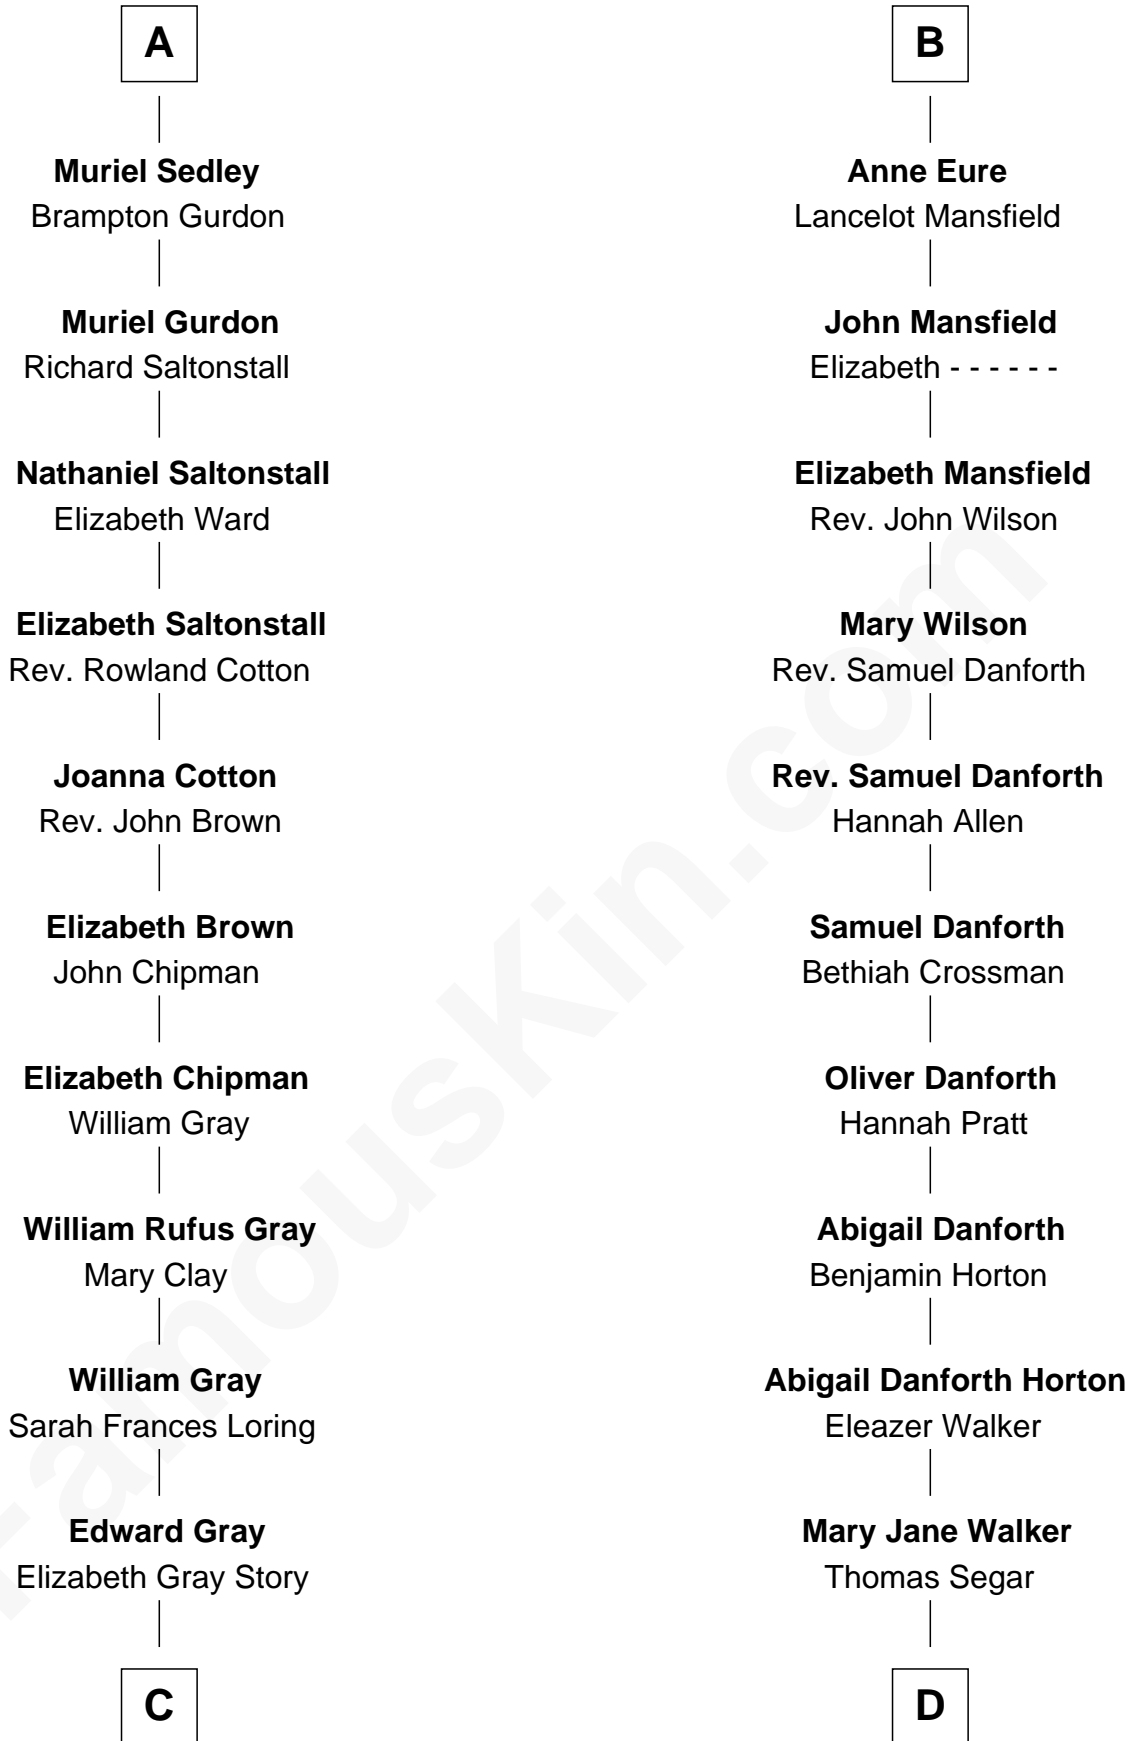

# FamousKin.com Relationship Chart of

**Story Musgrave**

NASA Astronaut

18th cousin 1 time removed of

**E. C. Segar**

Cartoonist (*Popeye* creator)

**C**

**Marguerite Gray**  
John Butler Swann

**Marguerite Swann**  
Percy Musgrave

**Story Musgrave**  
*NASA Astronaut*

**D**

**Amzi Andrews Segar**  
Erma Irene Crisler

**E. C. Segar**  
*Cartoonist*

FamousKin.com