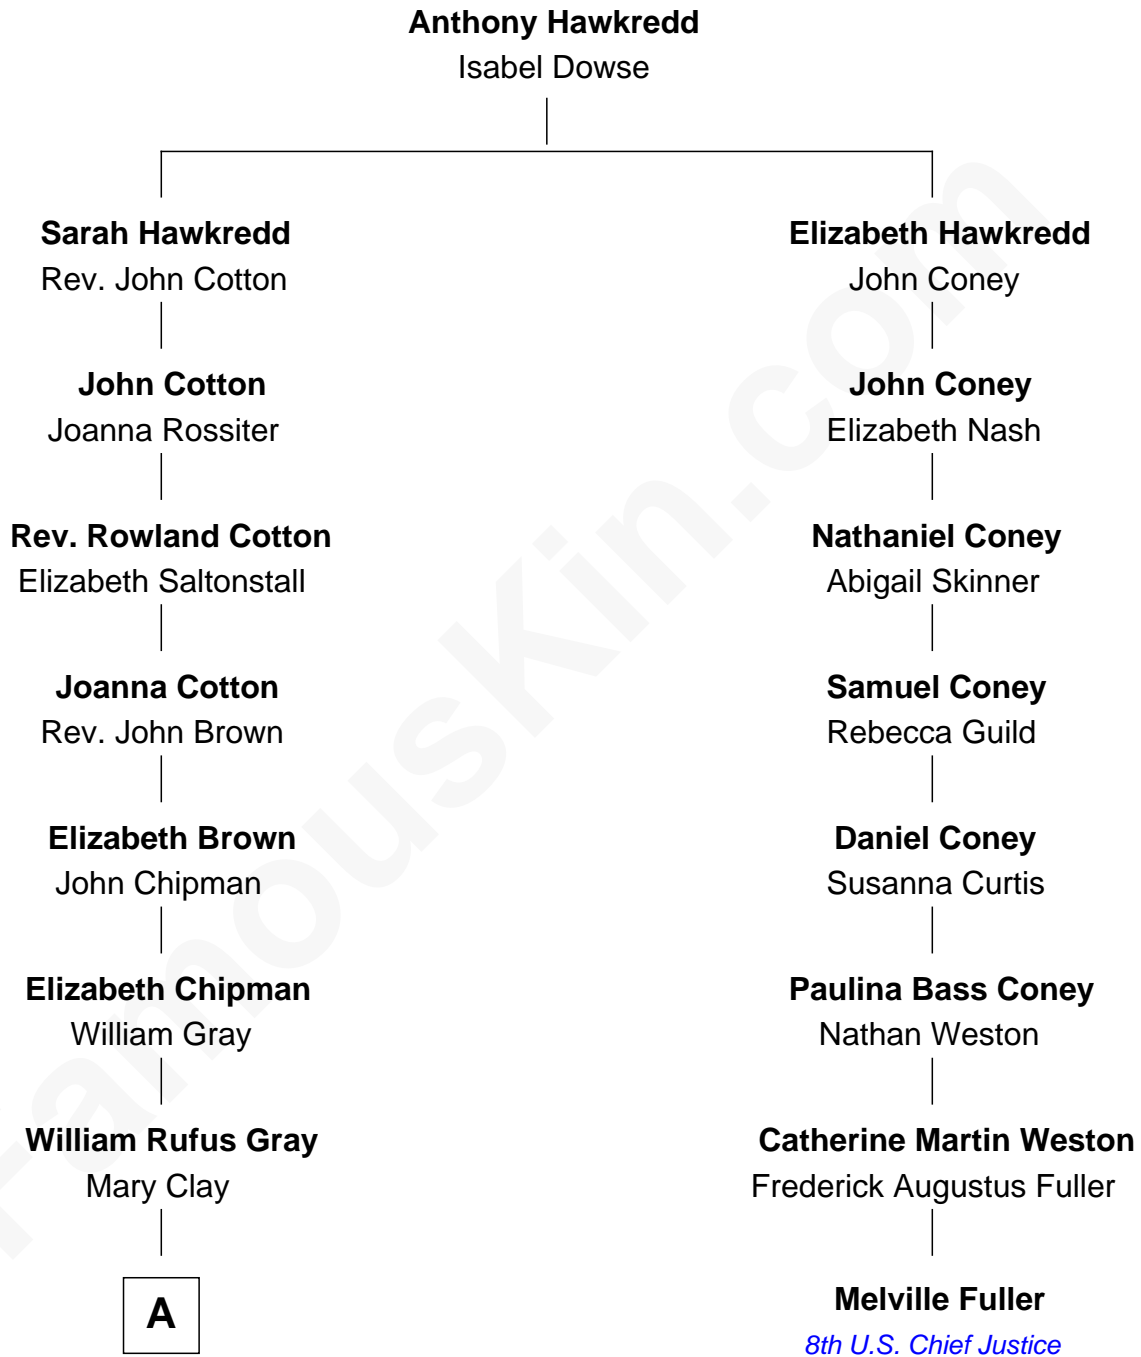

## Relationship Chart of

### Story Musgrave

NASA Astronaut

7th cousin 4 times removed of

**Melville Fuller**  
8th Chief Justice of the U.S. Supreme Court

**A**

—  
**William Gray**  
Sarah Frances Loring

—  
**Edward Gray**  
Elizabeth Gray Story

—  
**Marguerite Gray**  
John Butler Swann

—  
**Marguerite Swann**  
Percy Musgrave

—  
**Story Musgrave**  
*NASA Astronaut*

FamousKin.com