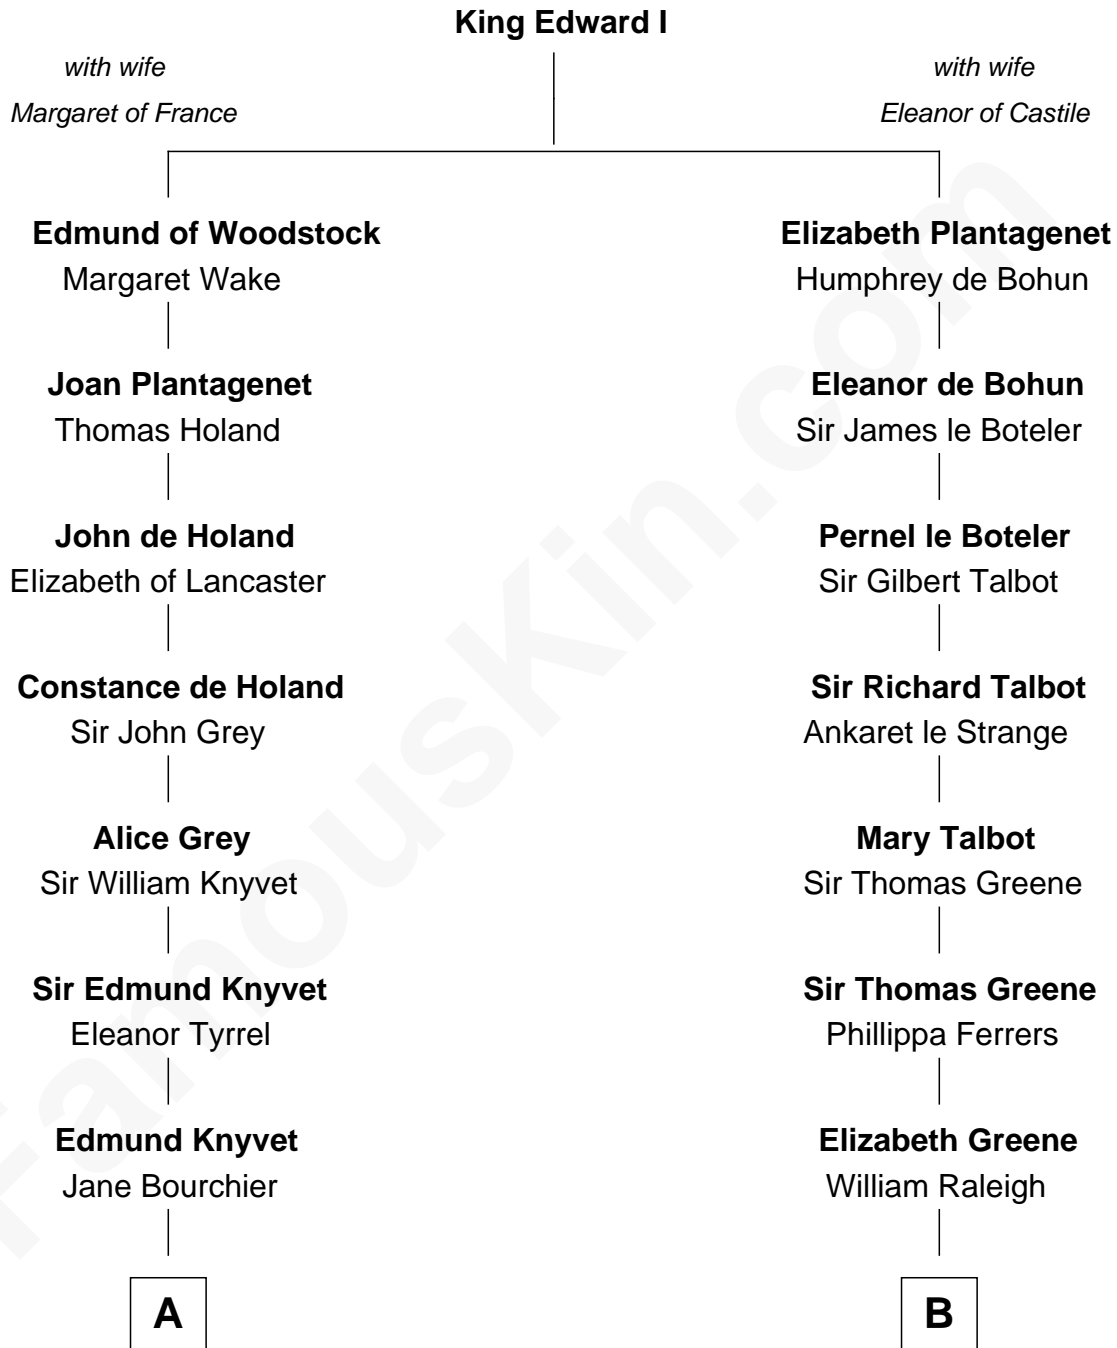

FamousKin.com Relationship Chart of

Story Musgrave

NASA Astronaut

20th cousin 1 time removed of

Melville Fuller

8th Chief Justice of the U.S. Supreme Court

C

William Gray
Sarah Frances Loring

Edward Gray
Elizabeth Gray Story

Marguerite Gray
John Butler Swann

Marguerite Swann
Percy Musgrave

Story Musgrave
NASA Astronaut

D

Hannah Weld
Rev. Caleb Fuller

Henry Weld Fuller
Esther Gould

Frederick Augustus Fuller
Catherine Martin Weston