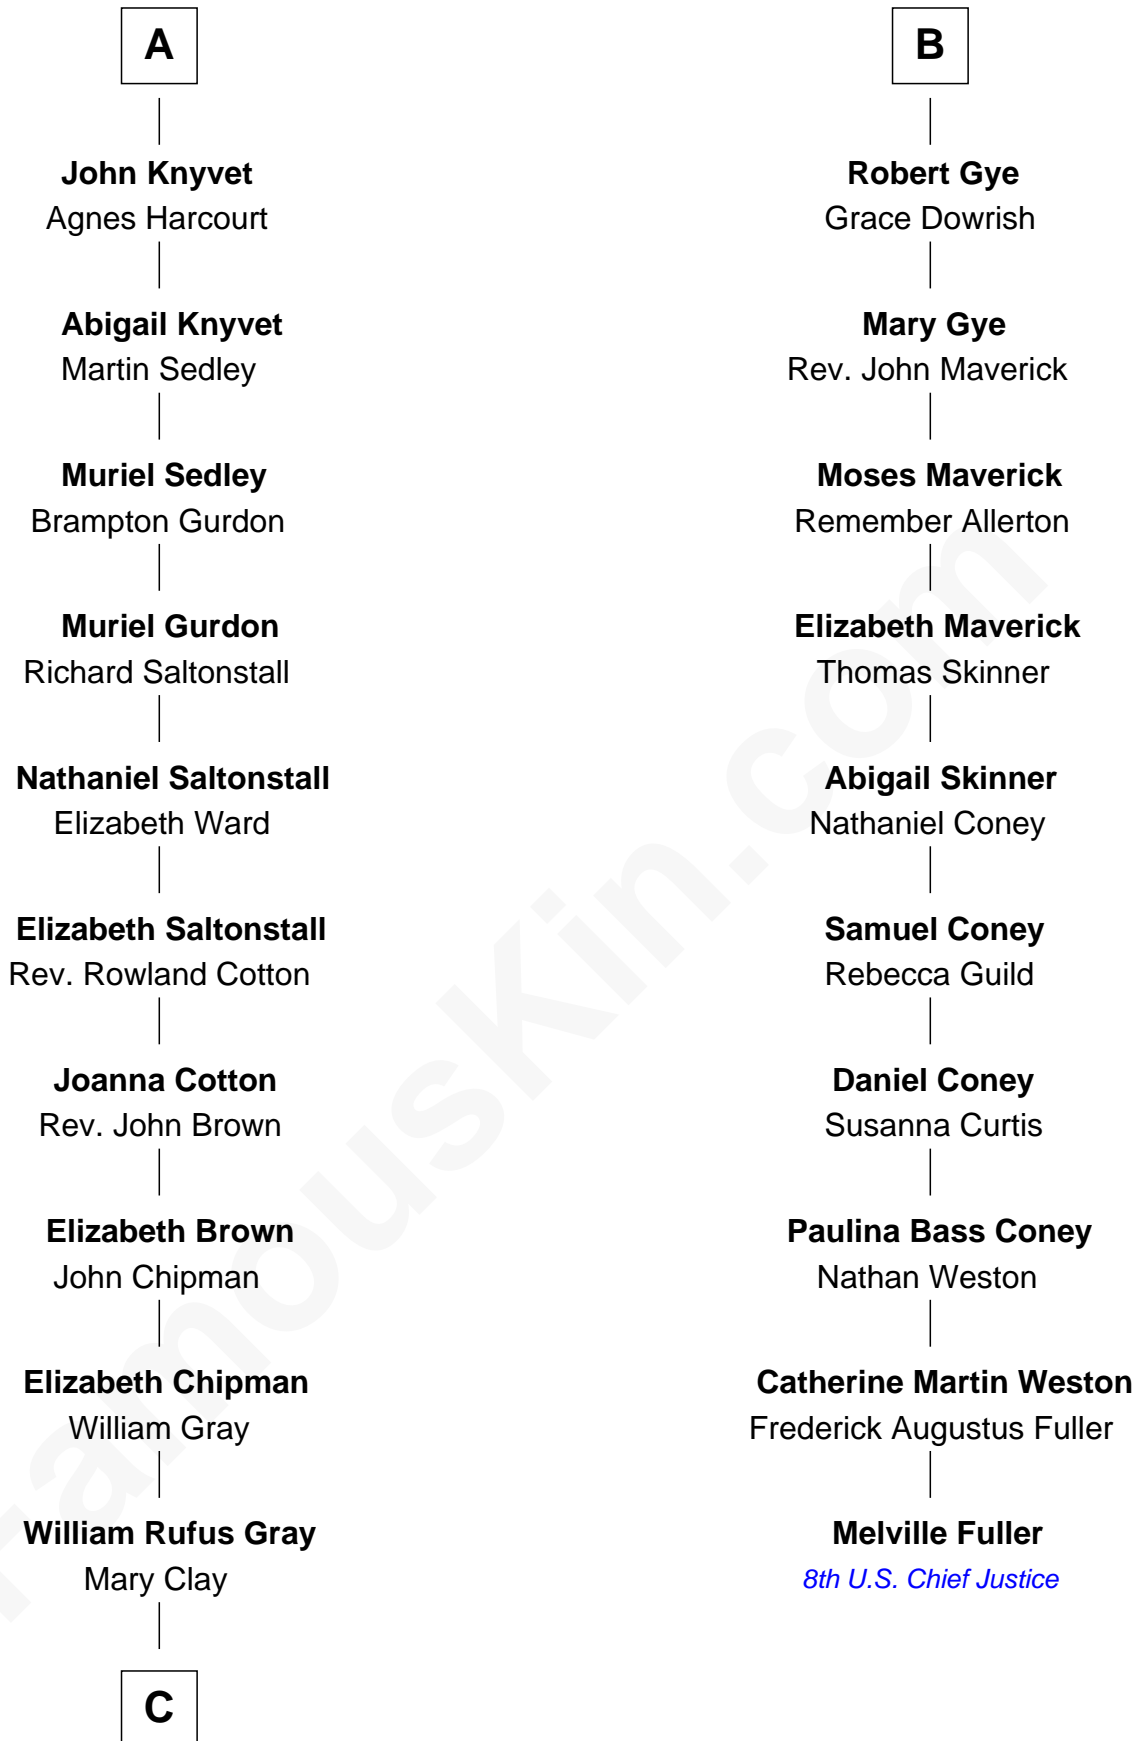

FamousKin.com

Relationship Chart of

Story Musgrave

NASA Astronaut

16th cousin 5 times removed of

Melville Fuller
8th Chief Justice of the U.S. Supreme Court

C

—
William Gray
Sarah Frances Loring

—
Edward Gray
Elizabeth Gray Story

—
Marguerite Gray
John Butler Swann

—
Marguerite Swann
Percy Musgrave

—
Story Musgrave
NASA Astronaut

FamousKin.com