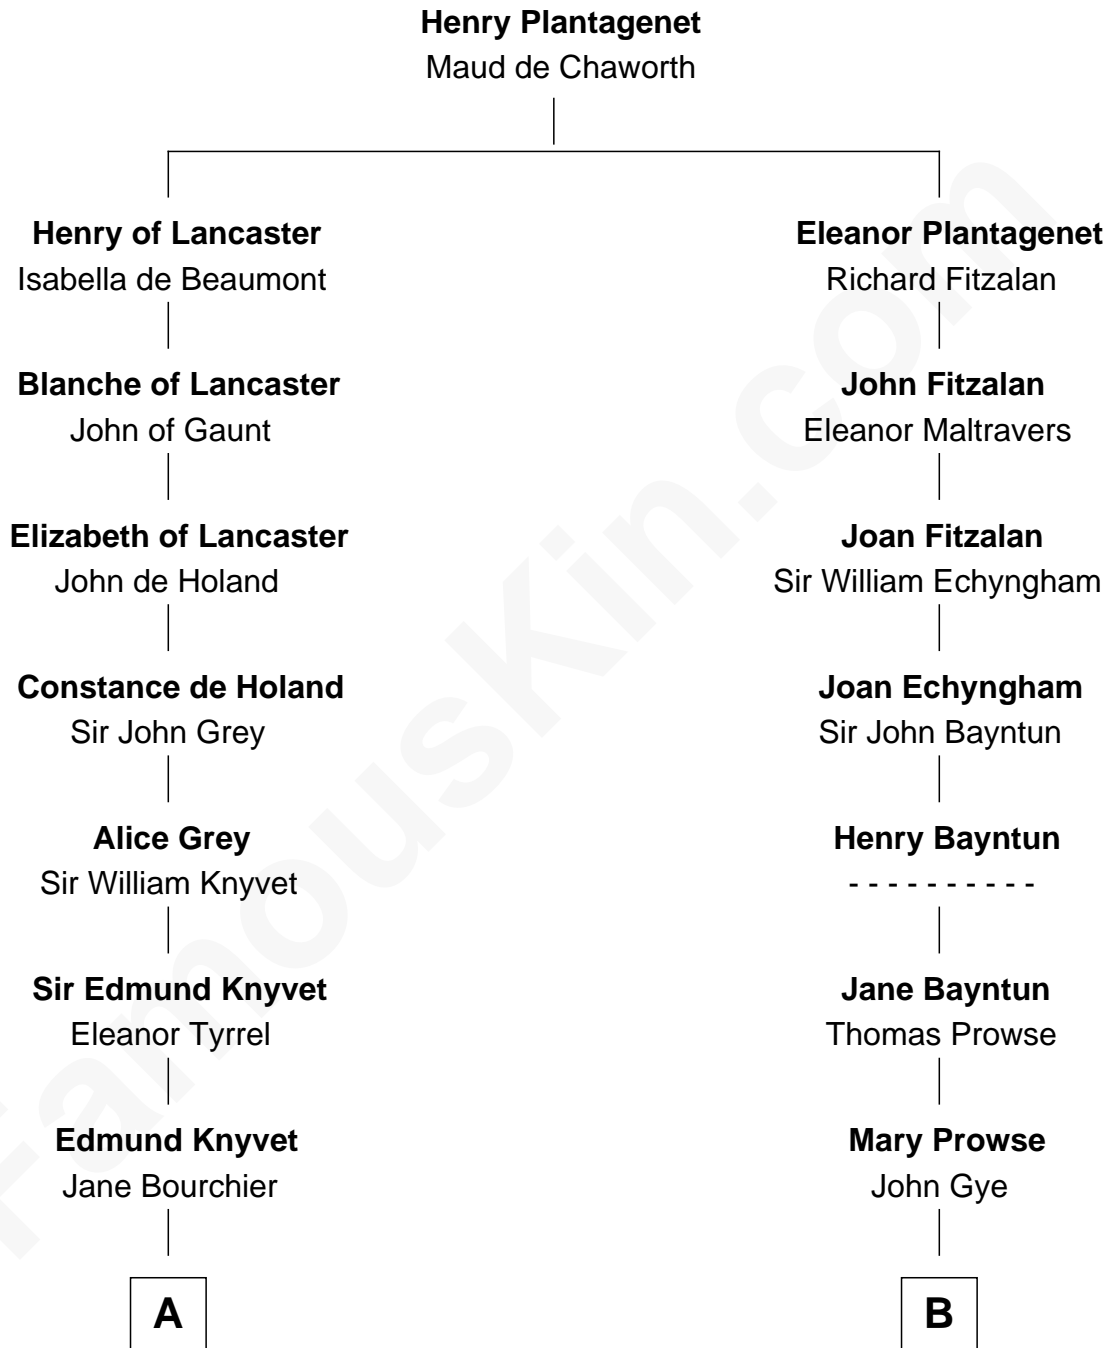

FamousKin.com

Relationship Chart of

Story Musgrave

NASA Astronaut

16th cousin 5 times removed of

Melville Fuller
8th Chief Justice of the U.S. Supreme Court

C

—
William Gray
Sarah Frances Loring

—
Edward Gray
Elizabeth Gray Story

—
Marguerite Gray
John Butler Swann

—
Marguerite Swann
Percy Musgrave

—
Story Musgrave
NASA Astronaut

FamousKin.com