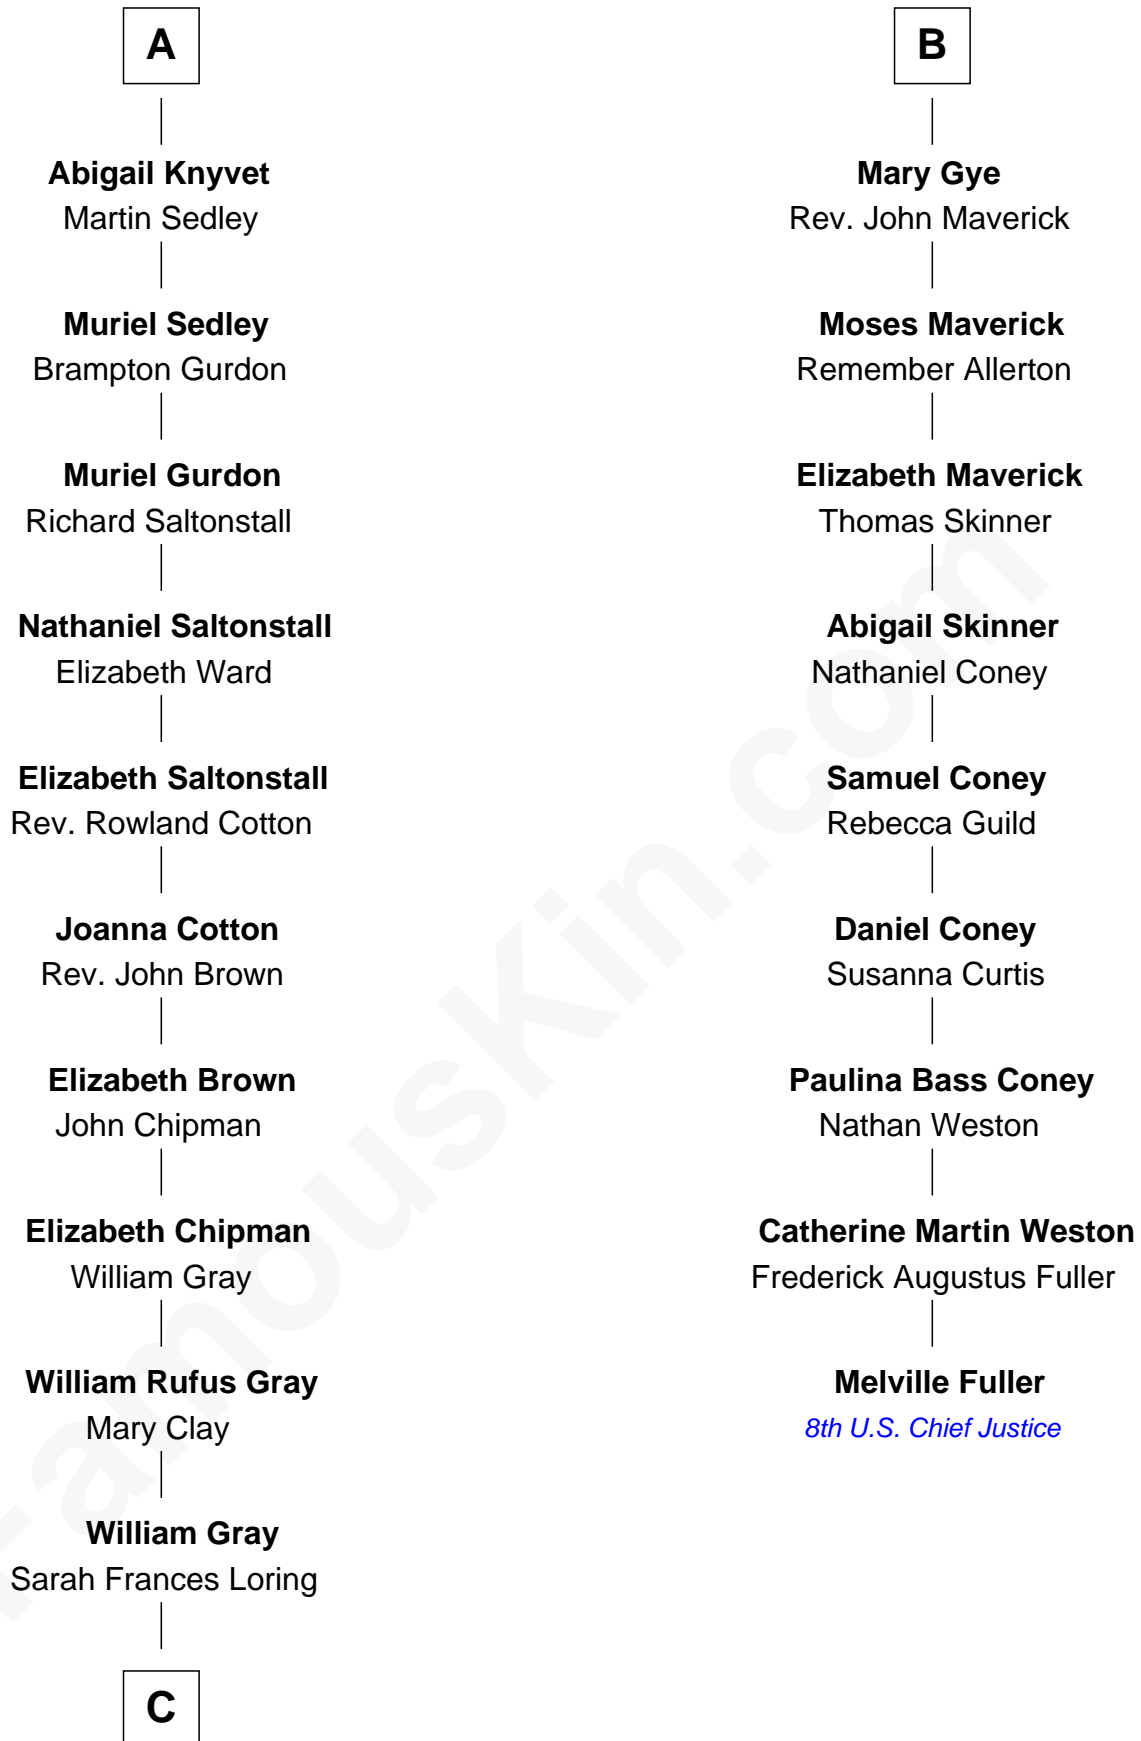

## Relationship Chart of

### Story Musgrave

NASA Astronaut

15th cousin 5 times removed of

**Melville Fuller**  
8th Chief Justice of the U.S. Supreme Court

**C**

—  
**Edward Gray**  
Elizabeth Gray Story

—  
**Marguerite Gray**  
John Butler Swann

—  
**Marguerite Swann**  
Percy Musgrave

—  
**Story Musgrave**  
*NASA Astronaut*

FamousKin.com