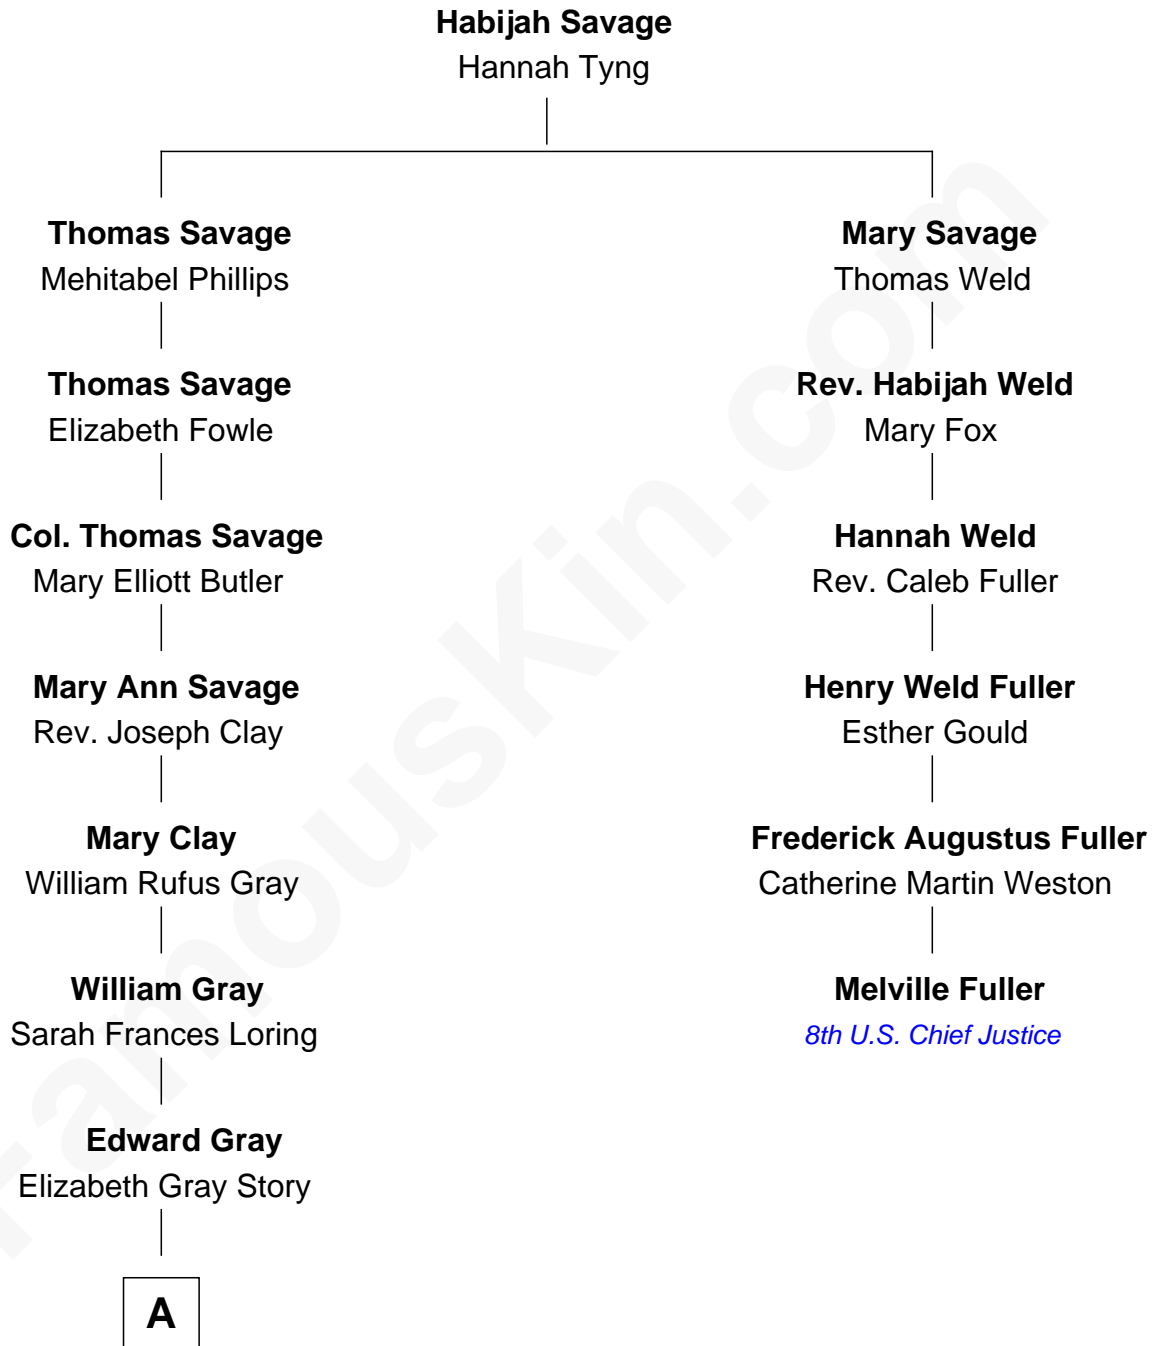

FamousKin.com Relationship Chart of

Story Musgrave

NASA Astronaut

5th cousin 4 times removed of

Melville Fuller

8th Chief Justice of the U.S. Supreme Court

A

—
Marguerite Gray
John Butler Swann

—
Marguerite Swann
Percy Musgrave

—
Story Musgrave
NASA Astronaut

FamousKin.com