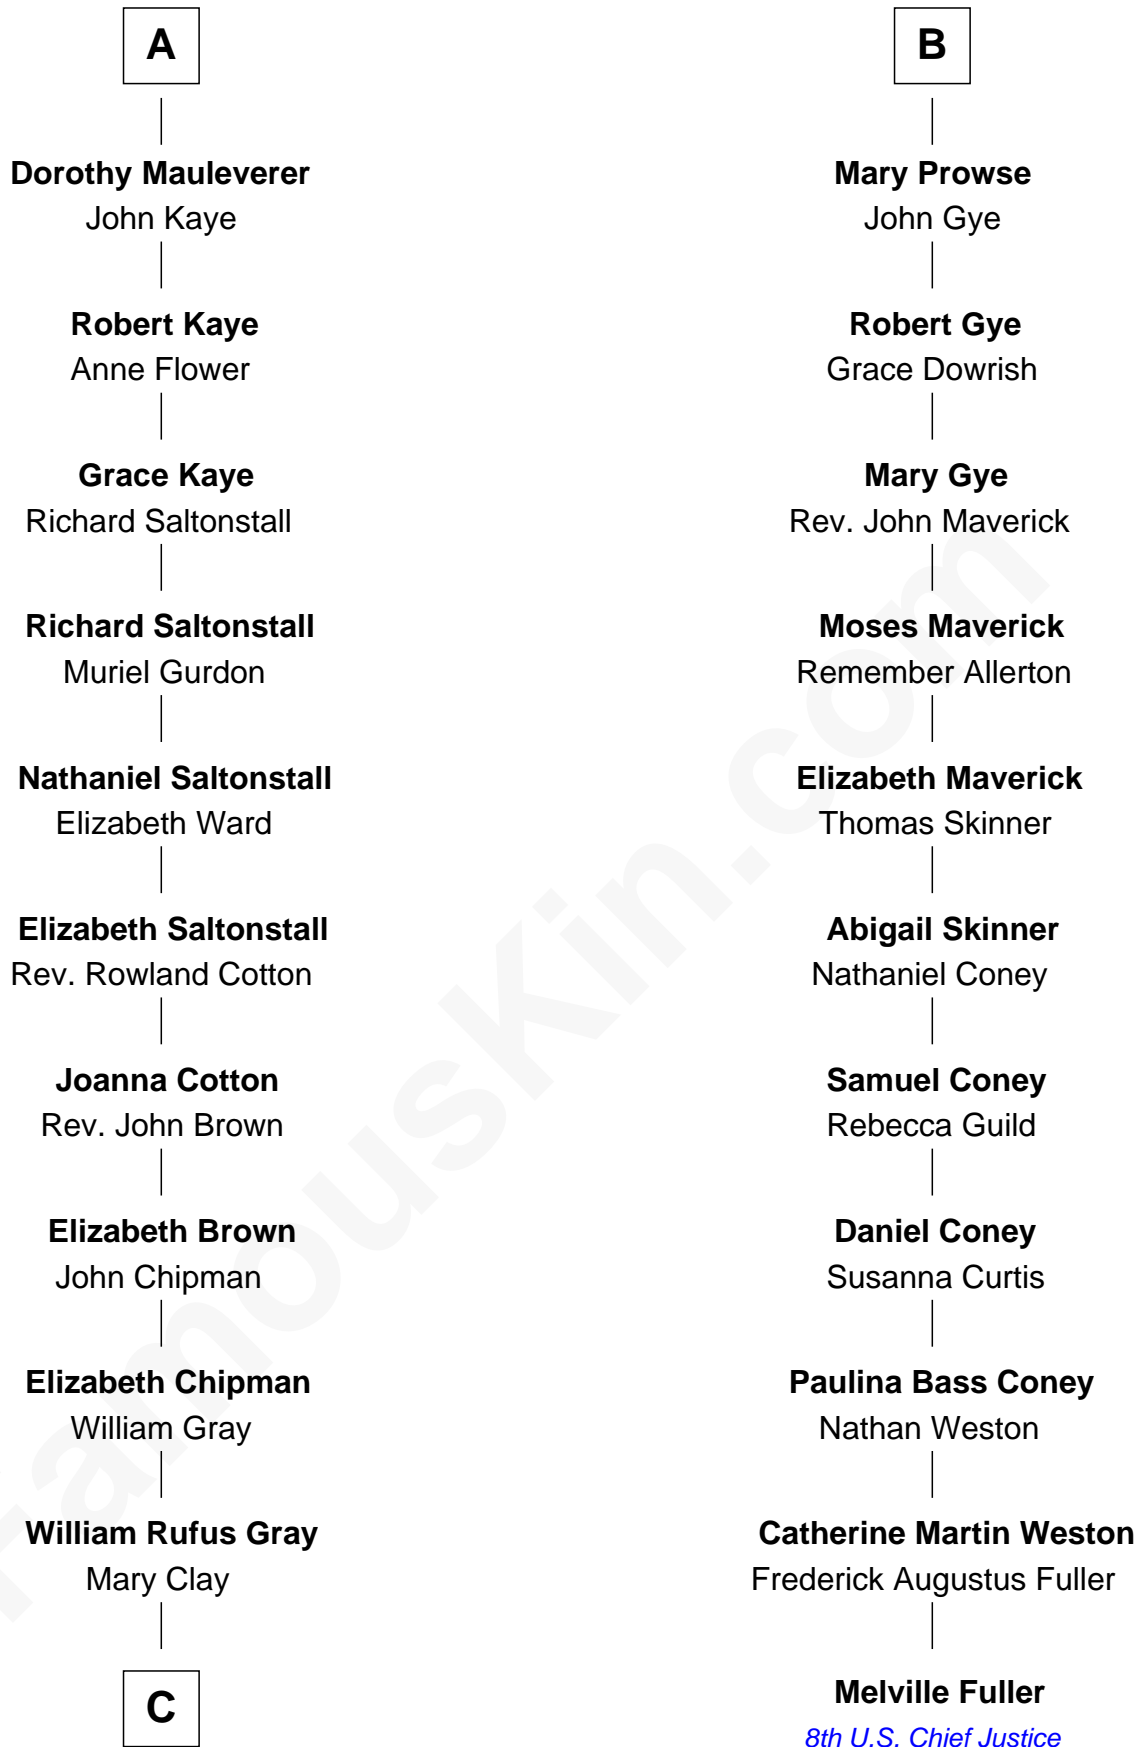

**FamousKin.com**  
**Relationship Chart of**  
**Story Musgrave**  
*NASA Astronaut*

17th cousin 4 times removed of

**Melville Fuller**  
*8th Chief Justice of the U.S. Supreme Court*

**Sir Maurice de Berkeley**  
 Eve la Zouche

**Dorothy Gascoigne**  
 Sir Ninian Markenfield

**Alice Markenfield**  
 Sir Robert Mauleverer

**A**

**Milicent de Berkeley**  
 John Maltravers

**Sir John Maltravers**  
 Gwenthin - - - - -

**Eleanor Maltravers**  
 John Fitzalan

**Joan Fitzalan**  
 Sir William Echyngham

**Joan Echyngham**  
 Sir John Bayntun

**Henry Bayntun**  
 - - - - -

**Jane Bayntun**  
 Thomas Prowse

**B**

**C**

—  
**William Gray**  
Sarah Frances Loring

—  
**Edward Gray**  
Elizabeth Gray Story

—  
**Marguerite Gray**  
John Butler Swann

—  
**Marguerite Swann**  
Percy Musgrave

—  
**Story Musgrave**  
*NASA Astronaut*

FamousKin.com