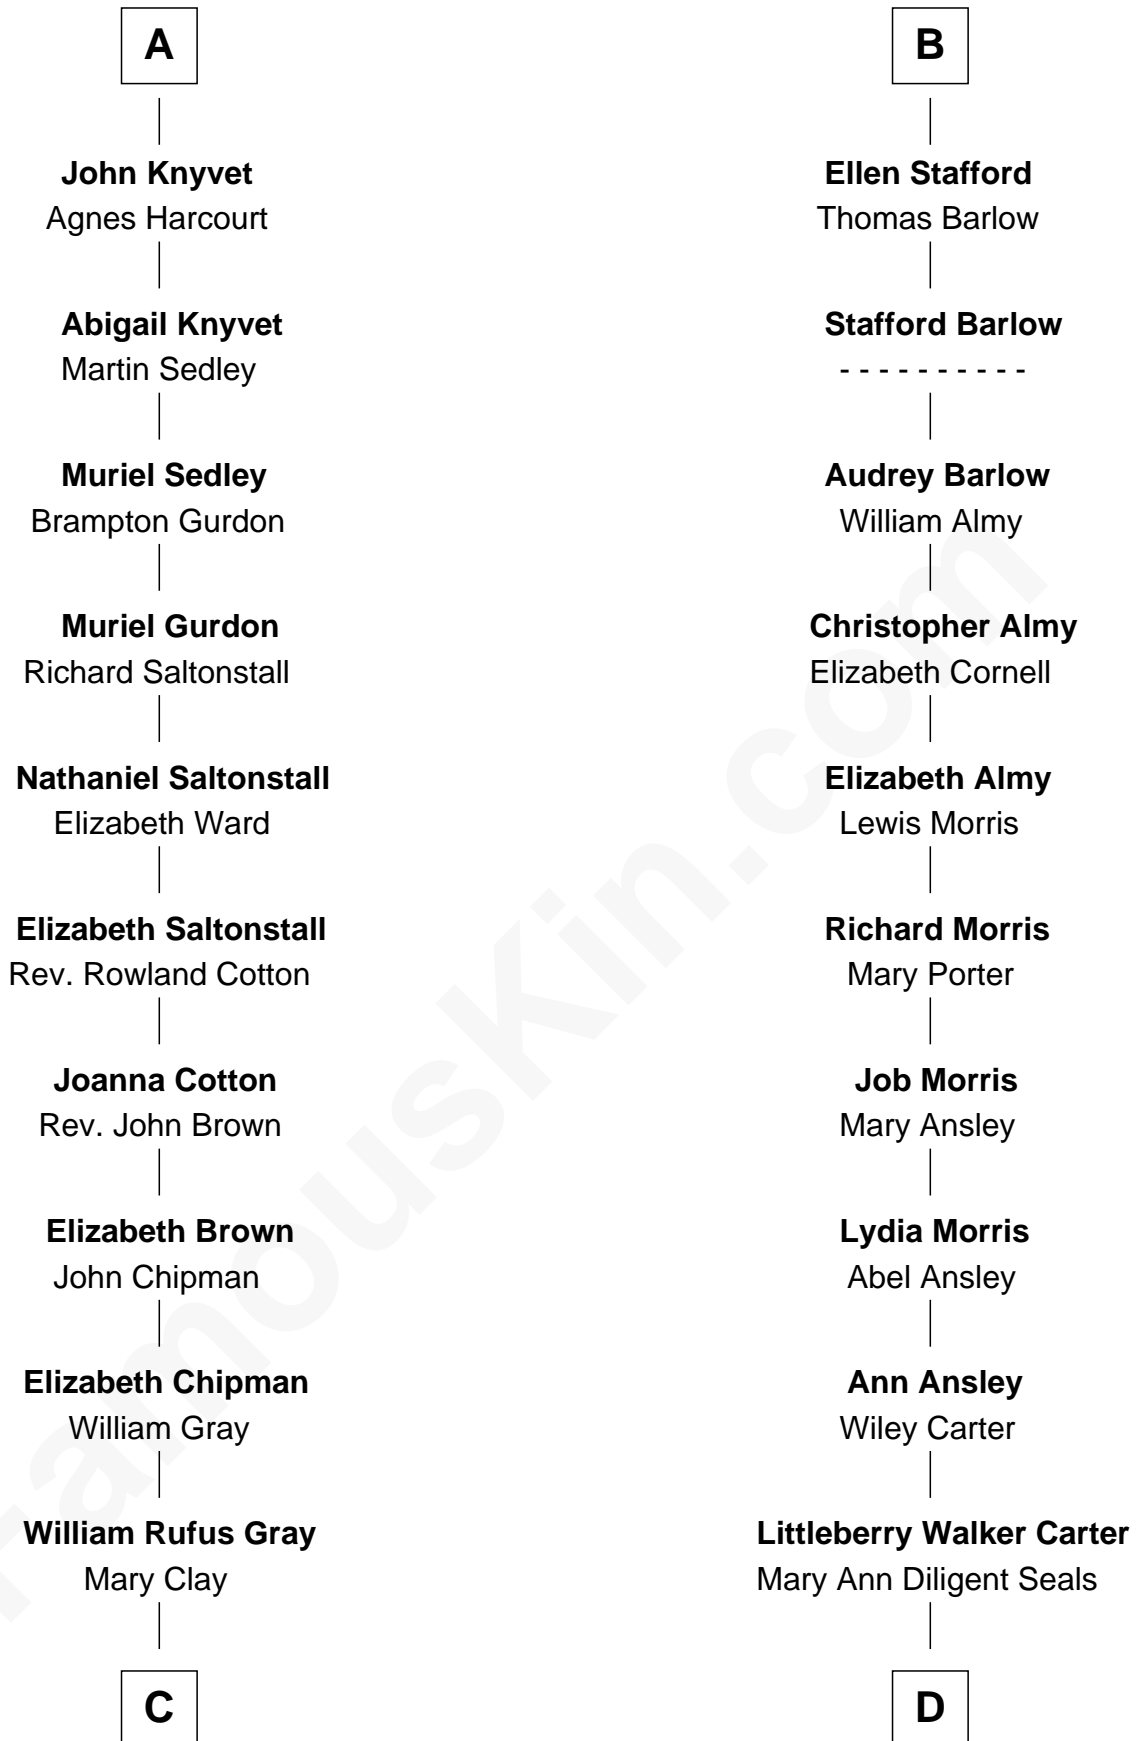

FamousKin.com
Relationship Chart of
Story Musgrave
NASA Astronaut

19th cousin 2 times removed of

Jimmy Carter
39th U.S. President

Sir Ralph Basset
 Joan - - - - -

Eleanor Basset
 Sir John Knyvet

Joan Basset
 Thomas de Aylesbury

Sir William Knyvet
 Alice Grey

Humphrey Stafford
 Katherine Fray

Sir Edmund Knyvet
 Eleanor Tyrrel

Sir Humphrey Stafford
 Margaret Fogge

Edmund Knyvet
 Jane Bouchier

Sir Humphrey Stafford
 Margaret Tame

A

B

C

William Gray
Sarah Frances Loring

Edward Gray
Elizabeth Gray Story

Marguerite Gray
John Butler Swann

Marguerite Swann
Percy Musgrave

Story Musgrave
NASA Astronaut

D

William Archibald Carter
Nina Pratt