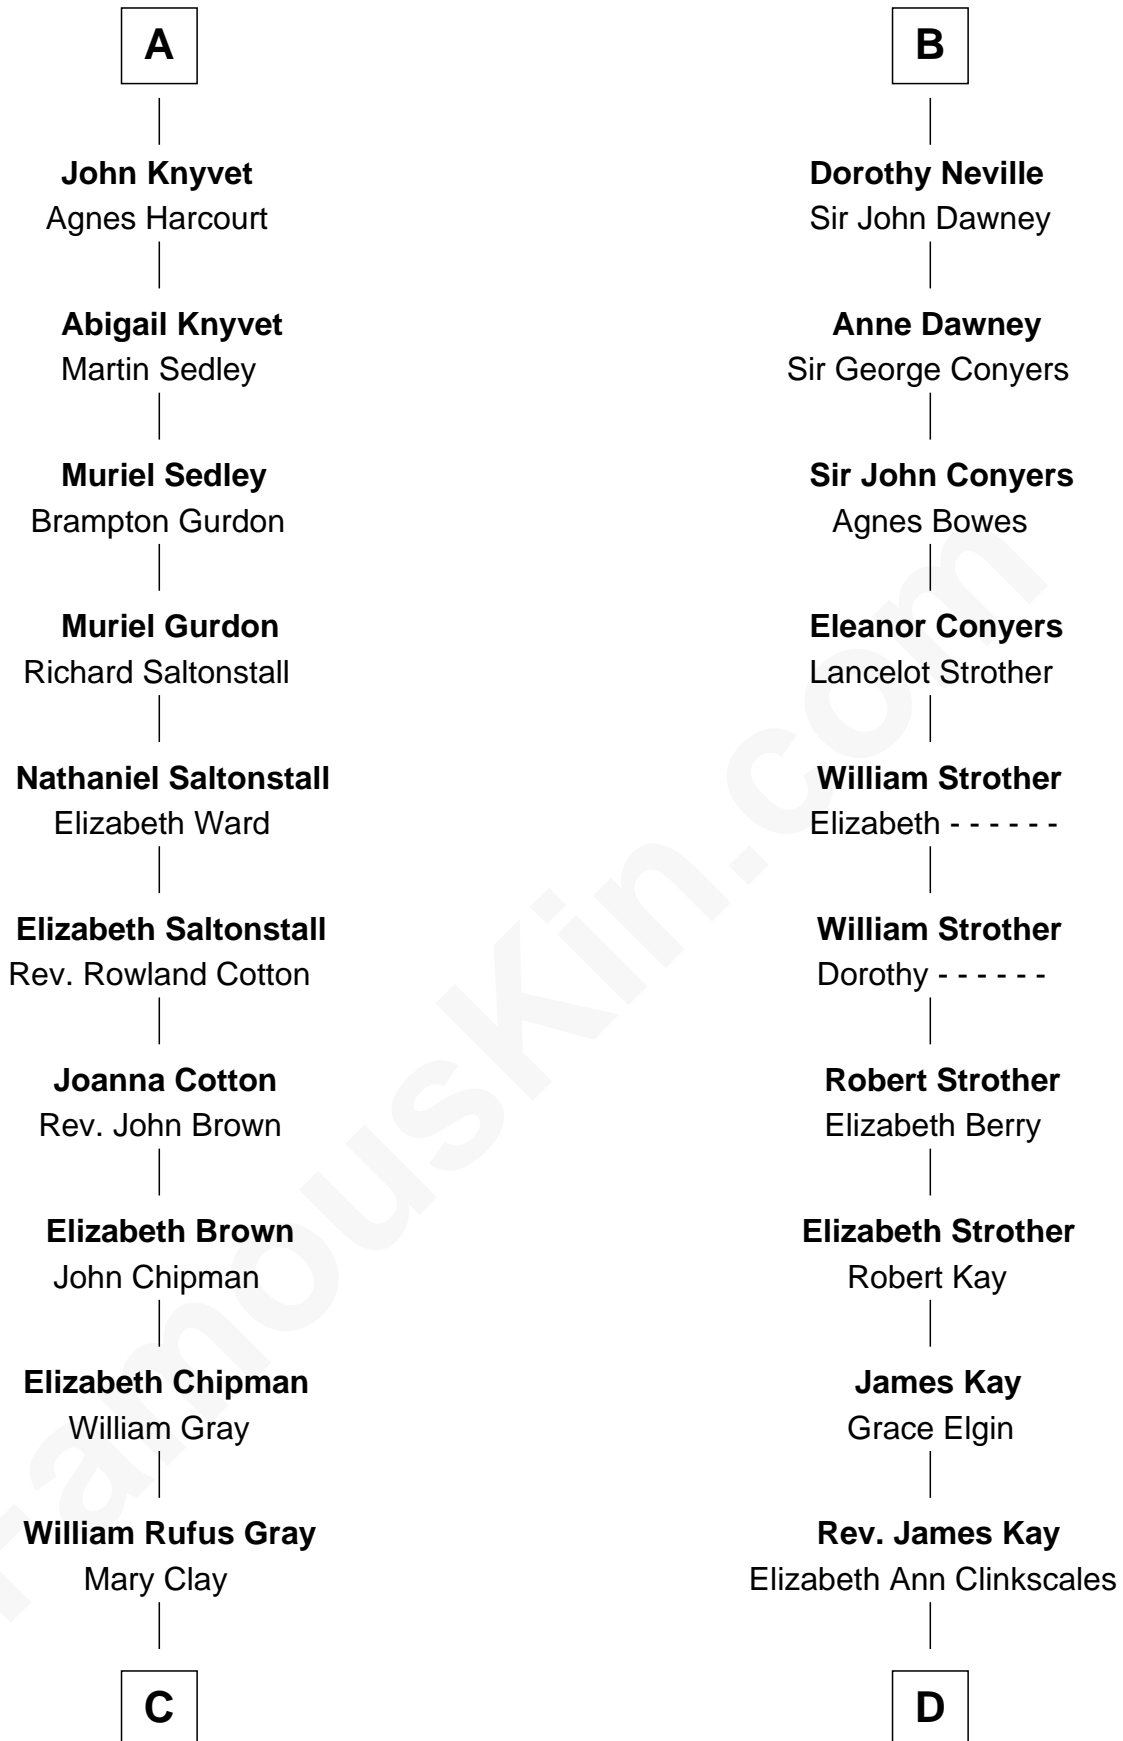

# FamousKin.com Relationship Chart of

**Story Musgrave**

*NASA Astronaut*

21st cousin of

**Jimmy Carter**

*39th U.S. President*

**C**

**William Gray**  
Sarah Frances Loring

**Edward Gray**  
Elizabeth Gray Story

**Marguerite Gray**  
John Butler Swann

**Marguerite Swann**  
Percy Musgrave

**Story Musgrave**  
*NASA Astronaut*

**D**

**Mary Kay**  
John Pratt

**James E. Pratt**  
Sophronia C. Cowan

**Nina Pratt**  
William Archibald Carter

**Earl Carter**  
Lillian Gordy

**Jimmy Carter**  
*39th U.S. President*