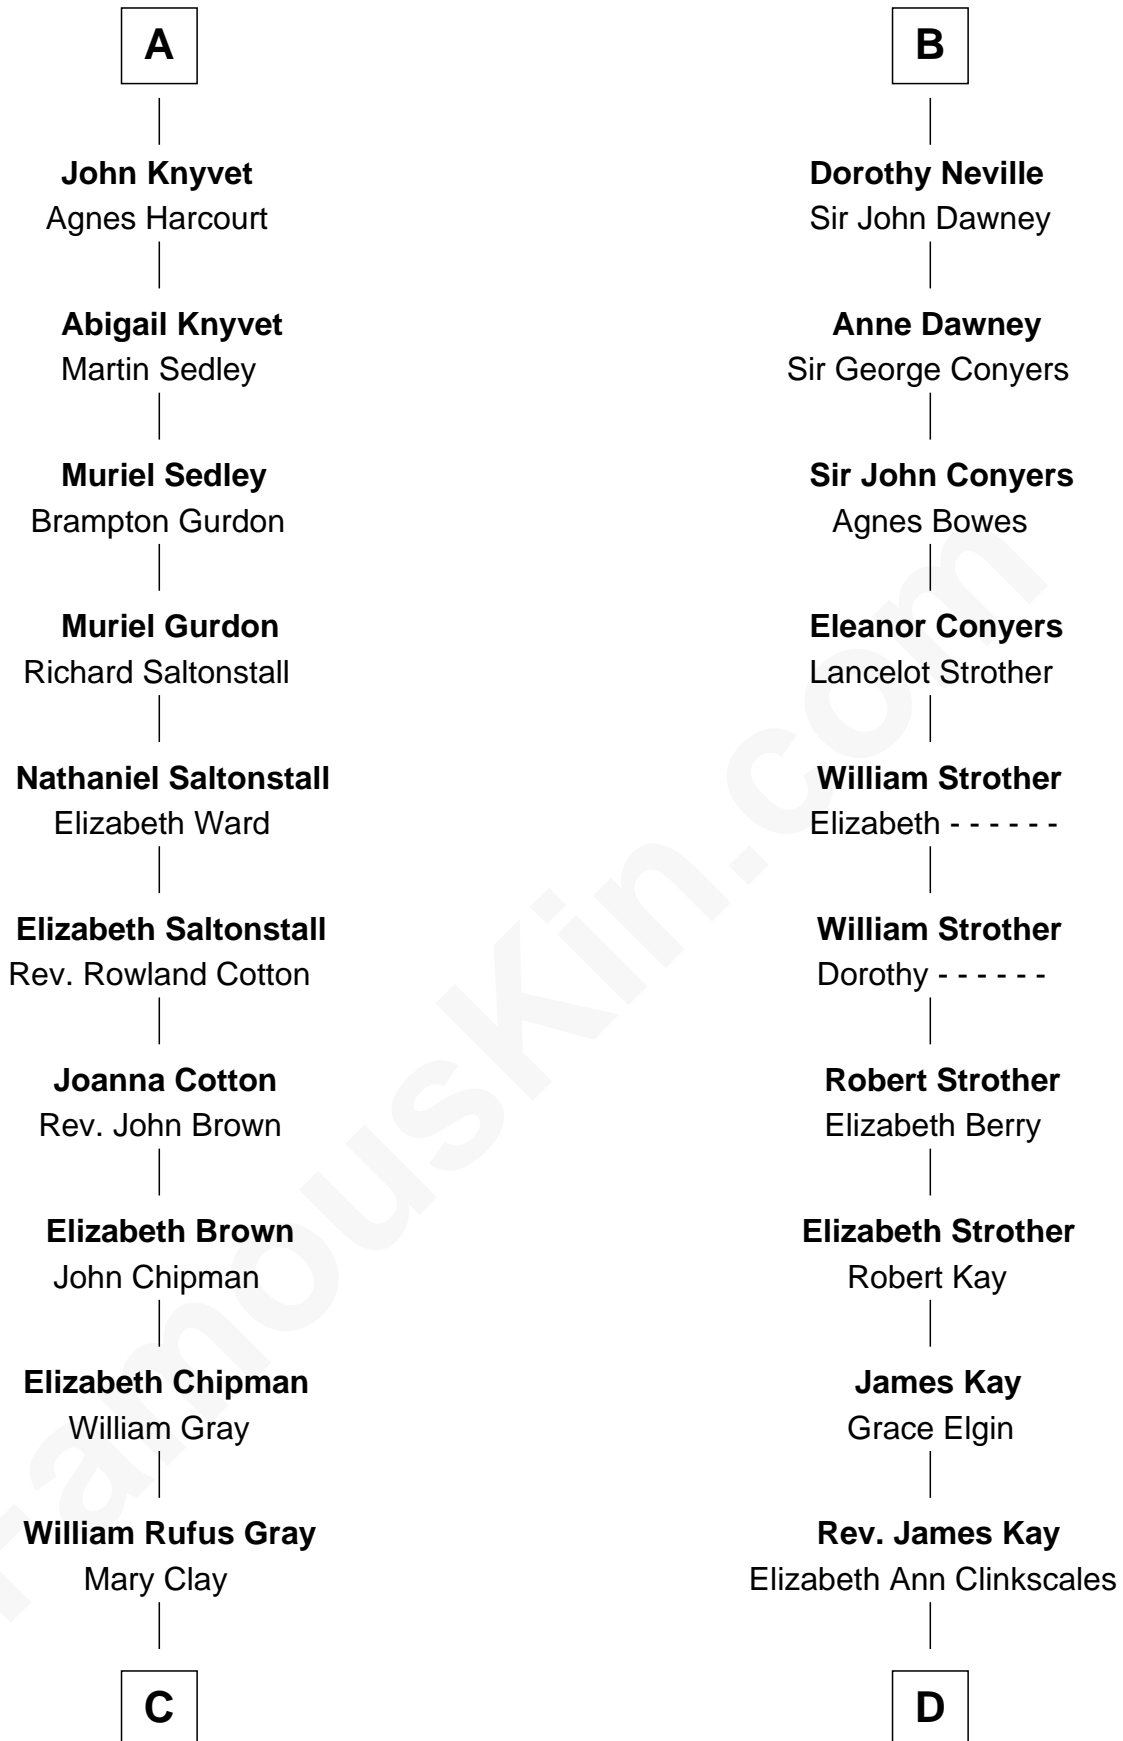

Alice Grey

Sir William Knyvet

Sir Edmund Knyvet

Eleanor Tyrrel

Edmund Knyvet

Jane Bouchier

A

Eleanor Plantagenet

Richard Fitzalan

Joan Fitzalan

Humphrey de Bohun

Eleanor de Bohun

Sir Thomas Plantagenet

Anne Plantagenet

Sir William Bouchier

Sir John Bouchier

Margaret Berners

Joan Bouchier

Sir Henry Neville

Sir Richard Neville

Anne Stafford

B

C

William Gray
Sarah Frances Loring

Edward Gray
Elizabeth Gray Story

Marguerite Gray
John Butler Swann

Marguerite Swann
Percy Musgrave

Story Musgrave
NASA Astronaut

D

Mary Kay
John Pratt

James E. Pratt
Sophronia C. Cowan

Nina Pratt
William Archibald Carter